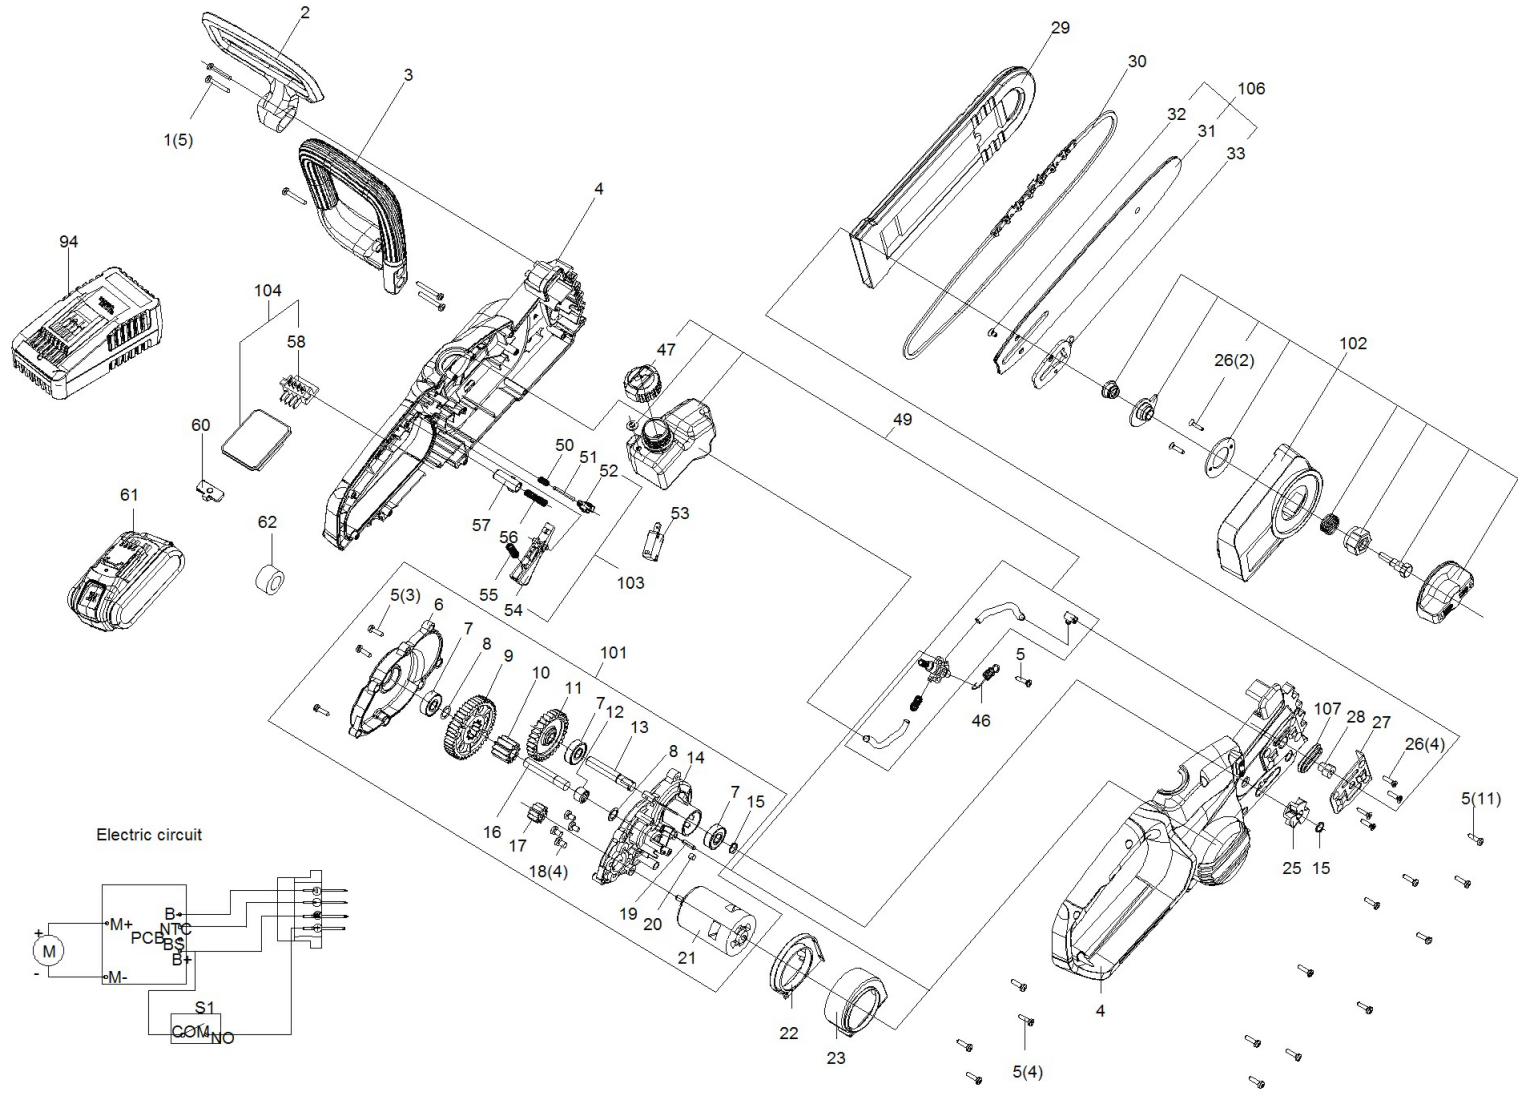

WG322E.1

**WG322E.1**

	Part No	Description	Substitute parts	Qty
1	50015231	Self tapping Screw		6
2	50027024	Protect Plate		1
3	50033448	Front handle		1
4	50034325	Left/Right Housing		1
5	50028105	Self tapping screw		15
6	50033450	Gear Case Cover		1
7	50021591	Bearing		3
8	50001008	Washer		2
9	50033436	Gear2		1
10	50033451	Pinion		1
11	50033449	Main Gear		1
12	50019115	Needle Bearing		1
13	50033437	Spindle		1
14	50033441	Gear Case Body		1
15	50003091	Ring		2
16	50033454	Output Spindle		1
17	50033435	Pinion		1
18	50038357	Screw M5*8		4
19	50014861	Spring pin		1
20	50001040	Felt seal		1

WG322E.1

	Part No	Description	Substitute parts	Qty
21	50033440	Dc Motor		1
22	50040644	Baffle lower cover		1
22	50033431	Baffle lower cover	50040644	1
23	50033452	Baffle top cover	50040648	1
23	50040648	Baffle top cover		1
25	50033447	Chain Wheel		1
26	50021228	Self Tapping Screw		6
27	50034191	Press Block		1
28	50033143	Tighten Bolt		1
29	50026410	Blade Sheath		1
30	50033429	Saw Chain	50040645	1
30	50040645	Saw Chain for WA0140		1
31	50033444	Guide Bar		1
32	50033561	Screw4x7.5		1
33	50032669	Press Block		1
46	50033453	Extension Spring		1
47	50026401	Oil Bottle Cap		1
49	50033621	Oil Bottle & Pump Assembly		1
50	50026404	Compression Spring		1
51	50026403	Pushing Rod		1

WG322E.1

	Part No	Description	Substitute parts	Qty
52	50033622	Push block		1
53	50025076	Switch		1
54	50033433	Switch button		1
55	50000677	Compression spring		1
56	50000616	Compression spring		2
57	50029266	Button		1
58	50033653	Terminal		1
60	50033439	Blade Locking Block		1
61	50032288	"Battery Pack(Li-ion,2.0Ah,20V) WA3551"		1
62	50027223	Magnetic ring		1
94	50036688	"Charger(100-240V,2.0Ah,20V)WA3880"		1
101	50033626	Powerhead Assembly	50040647	1
101	50040647	Movement components		1
102	50033624	Chain Guard Assembly		1
103	50033627	Switch Knob Assembly		1
104	50033559	Switch &PCB Board Set		1
106	50033665	Guide Bar Set		1
107	50034013	Oil Seal		1
108	50039981	Gear assembly		1