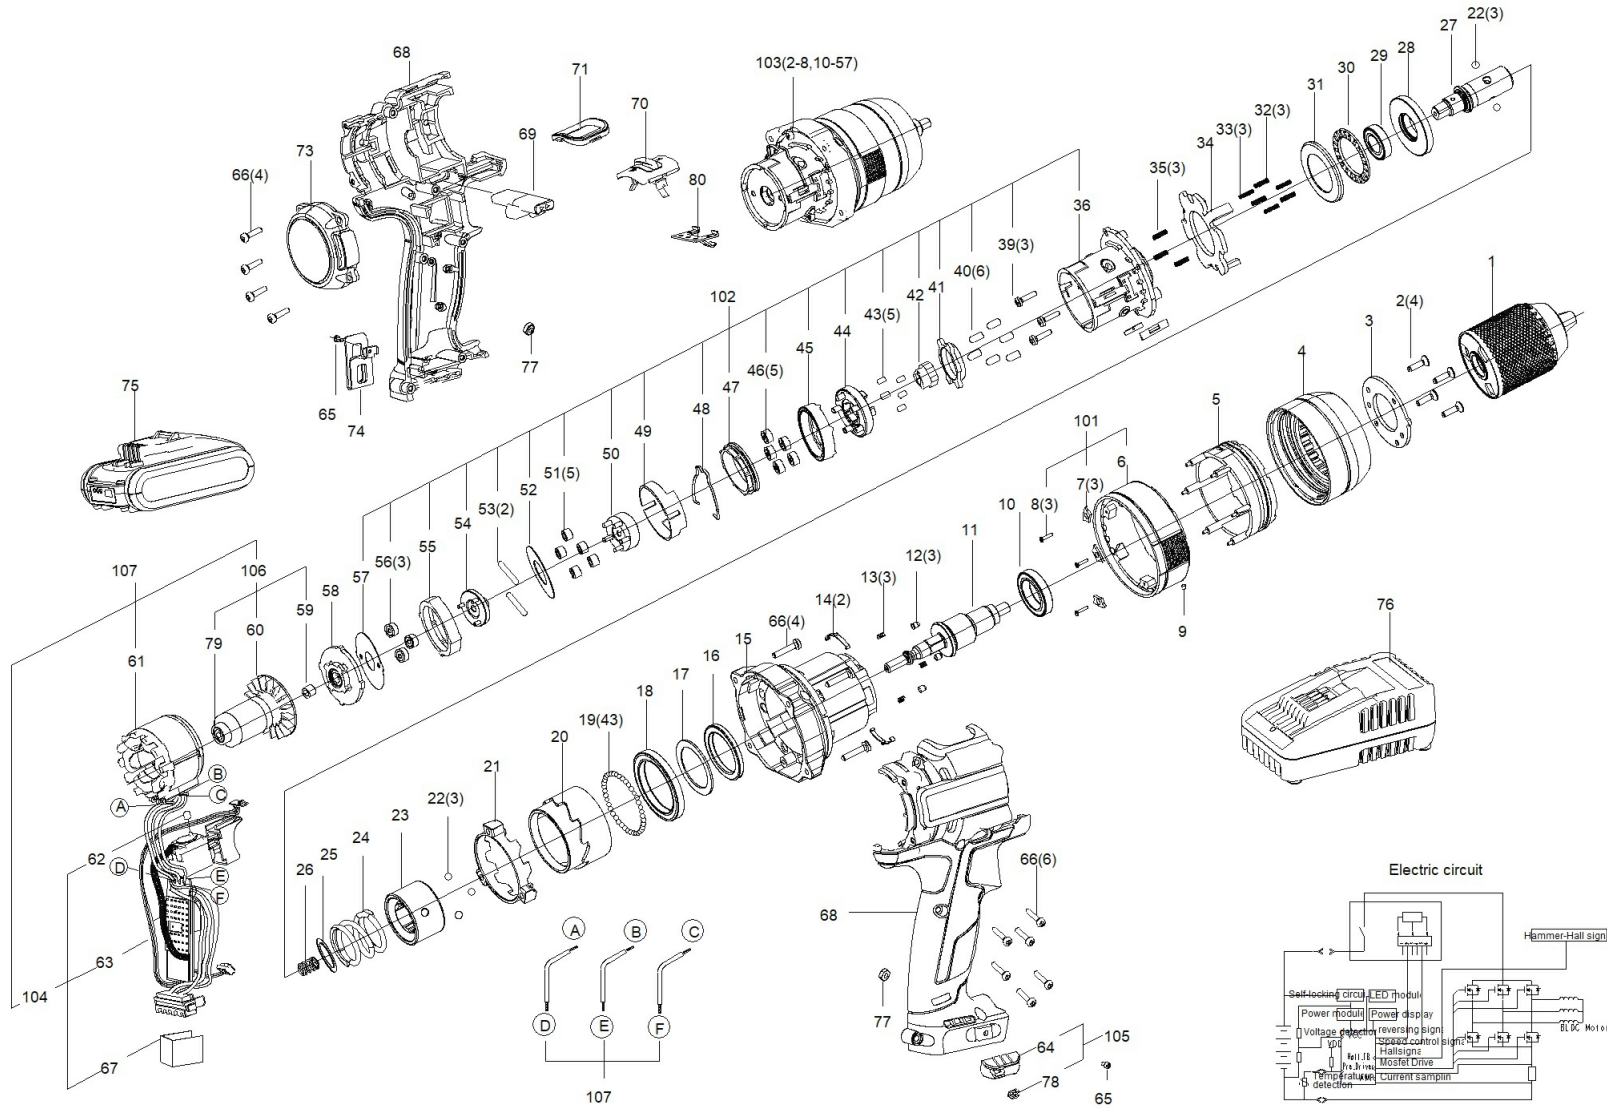

# WX-JCR

**WX-JCR**

	Part No	Description	Substitute parts	Qty
1	50038791	Drill Chuck		1
2	50002910	Adjustment screw		4
3	50040229	WasherII		1
4	50040230	Adjustment Cap		1
5	50040231	Clutch Setting Sleeve		1
5	50040353	Clutch Setting Sleeve	50040231	1
6	50040232	Adjust Collar		1
7	50040233	Washer		3
8	50025204	Screw		3
9	50035218	Magnet		1
10	50035955	Bearing		1
11	50040242	Spindle		1
12	50020251	Hollow Pin		3
13	50020250	Compression Spring		3
14	50032139	Position piece		2
15	50040359	Fore Housing Body		1
16	50040236	Rubber Ring		1
17	50032976	Washer 1		1
18	50040244	Support Ring		1
19	50020533	Sheel Ball		43

**WX-JCR**

	Part No	Description	Substitute parts	Qty
20	50040352	Serrated Disc		1
21	50040363	Active Serrated Disc		1
22	50039429	Steel Ball		6
23	50040240	Ram		1
24	50040246	Compression Spring		1
25	50040361	Washer		1
26	50040248	Compression Spring		1
27	50040360	Output Spindle		1
28	50040238	Cover		1
29	50003209	Bearing		1
30	50040247	Bearing		1
31	50040245	WasherIII		1
32	50040250	Compression Spring		3
33	50040355	Compression Spring		3
34	50040243	Support Plate		1
35	50040357	Compression Spring		3
36	50040769	Gear Case Body		1
39	50032718	Screw ST2.9x13		3
40	50020252	Support Pin		6
41	50020239	Fixing Ring		1

**WX-JCR**

	Part No	Description	Substitute parts	Qty
42	50024879	Transfomation Ring		1
43	50020237	Roller		5
44	50020236	Planet Carrier III		1
45	50020240	Ring Gear III		1
46	50020235	Planetary Gear III		5
47	50024880	Gear II		1
48	50040771	ShiftingWire		1
49	50020232	Support Ring		1
50	50020230	Planet Carrier II		1
51	50020229	Planetary GearII		5
52	50020234	Washer		1
53	50020233	Pin		2
54	50020227	Planet Carrier I		1
55	50024881	Gear I		1
56	50020226	Planetary Gear I		3
57	50020225	Washer		1
58	50030045	Adapter Ring		1
59	50020223	Pinion		1
60	50040348	Rotor		1
61	50040364	Stator		1