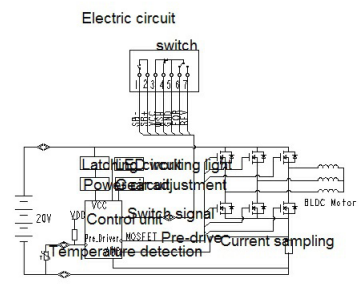

# WX272

**WX272**

	Part No	Description	Qty
1	50034027	Screw	4
2	50039832	Fore Housing Body	1
3	50039833	O-ring	1
4	50039834	Shaft Cover	1
11	50032964	Spindle	1
13	50045245	Striker	1
16	50014596	Compression spring	1
17	50032975	Output Spindle	1
18	50032968	Planetary Gear	3
22	50032973	Ring Gear	1
23	50032983	Seal ring	1
24	50024006	Ball Bearing	1
25	50032967	Cover	1
26	50032978	Motor gear	1
27	50025508	O ring	1
28	50032838	Washer 4	1
29	50033182	Rotor	1
30	50045244	Stator	1
31	50039836	Rear Cover	1
32	50039594	Ornament Cover	1

**WX272**

	Part No	Description	Qty
33	50027443	Self Tapping Screw	11
34	50039591	Foamy Board	2
35	50039837	Switch	1
37	50027505	Panel	1
38	50033178	F R Button	1
39	50029418	Rubber pin	4
40	50018239	Nut	2
41	50039940	Housing	1
43	50025475	Screw	1
44	50027933	Hook	1
47	50039853	Switch	1
52	50032288	"Battery Pack(Li- ion,2.0Ah,20V) WA3551"	2
53	50036688	"Charger(100-240V,2.0Ah,20V)WA3880"	1
101	50044815	Gear Case Set	1
103	50039838	Rotor Assembly	1
104	50044918	Switch&PCB Board Set	1