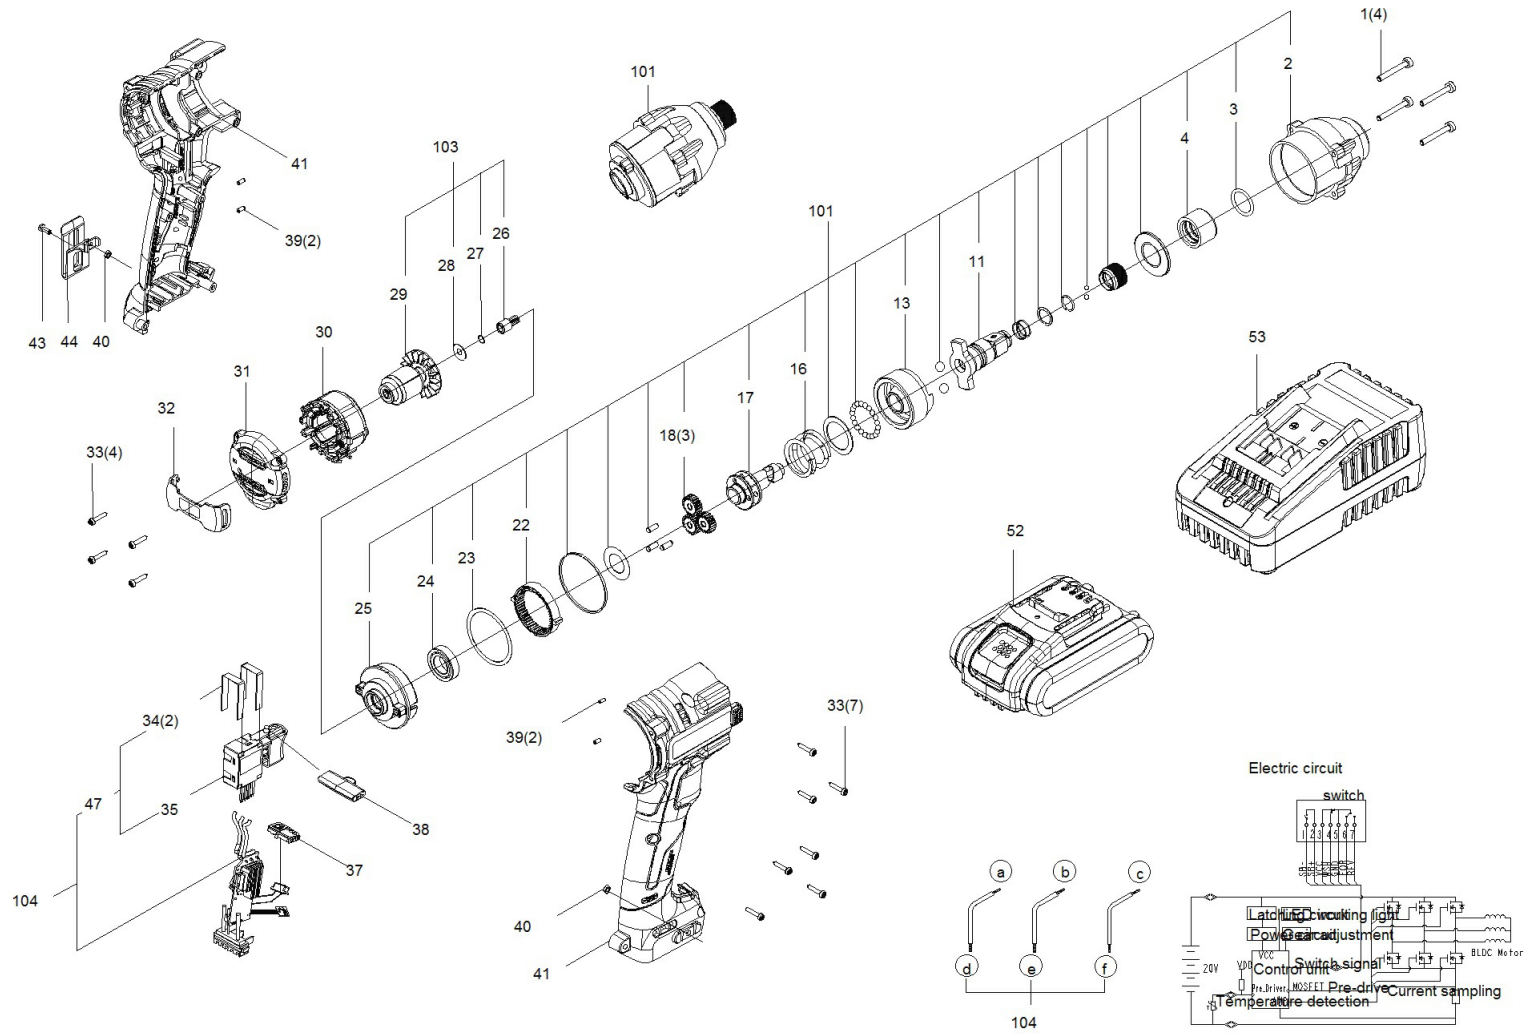

# WX272

**WX272**

	Part No	Description	Qty
1	50034027	Screw	4
2	50039832	Fore Housing Body	1
3	50039833	O-ring	1
4	50039834	Shaft Cover	1
11	50032964	Spindle	1
13	50045245	Striker	1
16	50014596	Compression spring	1
17	50032975	Output Spindle	1
18	50032968	Planetary Gear	3
22	50032973	Ring Gear	1
23	50032983	Seal ring	1
24	50024006	Ball Bearing	1
25	50032967	Cover	1
26	50032978	Motor gear	1
27	50025508	O ring	1
28	50032838	Washer 4	1
29	50033182	Rotor	1
30	50045244	Stator	1
31	50039836	Rear Cover	1
32	50039594	Ornament Cover	1

**WX272**

	Part No	Description	Qty
33	50027443	Self Tapping Screw	11
34	50039591	Foamy Board	2
35	50039837	Switch	1
37	50027505	Panel	1
38	50033178	F R Button	1
39	50029418	Rubber pin	4
40	50018239	Nut	2
41	50039940	Housing	1
43	50025475	Screw	1
44	50027933	Hook	1
47	50039853	Switch	1
52	50032288	"Battery Pack(Li- ion,2.0Ah,20V) WA3551"	2
53	50036688	"Charger(100-240V,2.0Ah,20V)WA3880"	1
101	50044815	Gear Case Set	1
103	50039838	Rotor Assembly	1
104	50044918	Switch&PCB Board Set	1