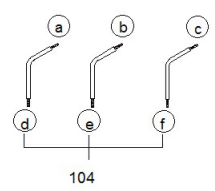

# WX272

**WX272**

	Part No	Description	Qty
1	50034027	Screw	4
2	50039832	Fore Housing Body	1
3	50039833	O-ring	1
4	50039834	Shaft Cover	1
11	50032964	Spindle	1
13	50045245	Striker	1
16	50014596	Compression spring	1
17	50032975	Output Spindle	1
18	50032968	Planetary Gear	3
22	50032973	Ring Gear	1
23	50032983	Seal ring	1
24	50024006	Ball Bearing	1
25	50032967	Cover	1
26	50032978	Motor gear	1
27	50025508	O ring	1
28	50032838	Washer 4	1
29	50033182	Rotor	1
30	50045244	Stator	1
31	50039836	Rear Cover	1
32	50039594	Ornament Cover	1

**WX272**

	Part No	Description	Qty
33	50027443	Self Tapping Screw	11
34	50039591	Foamy Board	2
35	50039837	Switch	1
37	50027505	Panel	1
38	50033178	F R Button	1
39	50029418	Rubber pin	4
40	50018239	Nut	2
41	50039940	Housing	1
43	50025475	Screw	1
44	50027933	Hook	1
47	50039853	Switch	1
52	50032288	"Battery Pack(Li- ion,2.0Ah,20V) WA3551"	2
53	50036688	"Charger(100-240V,2.0Ah,20V)WA3880"	1
101	50044815	Gear Case Set	1
103	50039838	Rotor Assembly	1
104	50044918	Switch&PCB Board Set	1