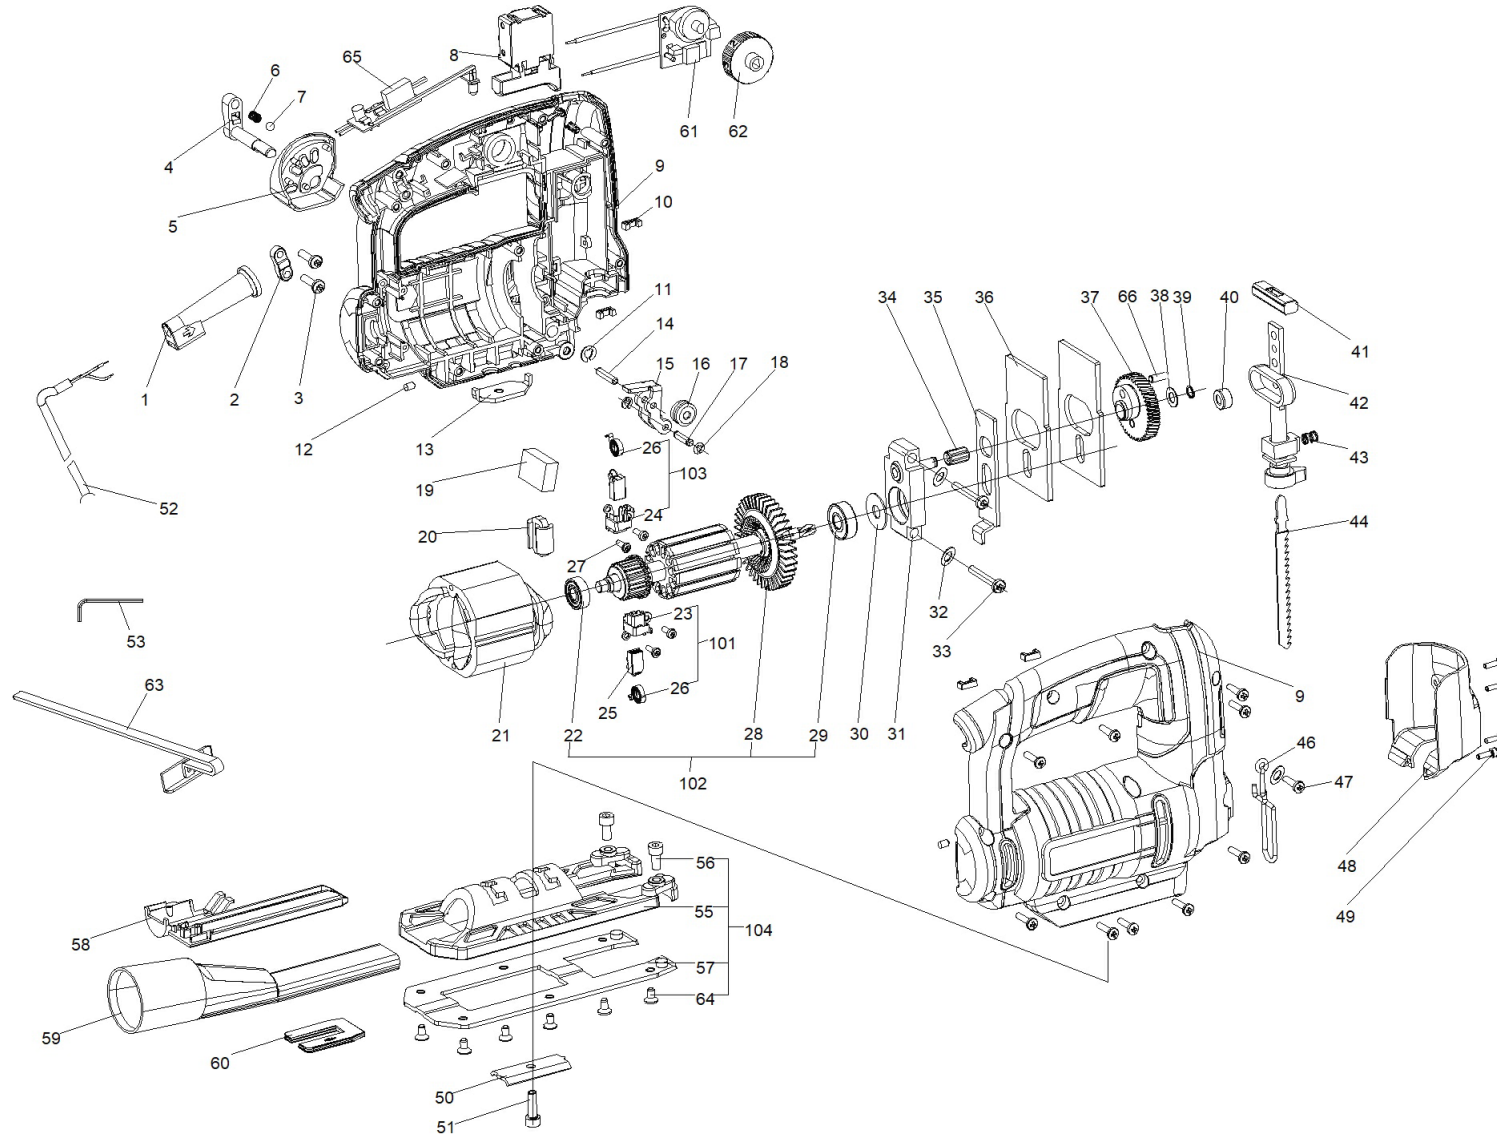

WX479

WX479

| |  | Part No | Description | Substitute parts | Qty |
|--|---|----------|--------------------|------------------|-----|
| | 66 | 60050192 | Drive Spindle | | 1 |
| | 1 | 60039898 | Cable Protector | | 1 |
| | 2 | 50000833 | Cord clamp | | 1 |
| | 2 | 60039899 | Cord Clamp | 50000833 | 1 |
| | 3 | 60039900 | Screw | 60042358 | 2 |
| | 3 | 60042358 | Self Tapping Screw | | 2 |
| | 4 | 60039901 | Adjustment Knob | | 1 |
| | 5 | 60039902 | Depcorale Cover | | 1 |
| | 6 | 60039903 | Compression Spring | | 1 |
| | 7 | 60039904 | Steel Ball | | 1 |
| | 8 | 60039905 | Switch | | 1 |
| | 9 | 60040082 | Left/Right housing | | 1 |
| | 10 | 60039907 | Orientation Sleeve | | 4 |
| | 11 | 50003112 | E-ring | | 1 |
| | 11 | 60039908 | Retaining Ring | 50003112 | 1 |
| | 12 | 50000778 | Rubber-pin | | 2 |
| | 12 | 60039909 | Rubber Pin | 50000778 | 2 |
| | 13 | 50014807 | Nut | | 1 |
| | 13 | 60039910 | Nut | 50014807 | 1 |
| | 14 | 60039911 | Pin | | 1 |

WX479

|  | Part No | Description | Substitute parts | Qty |
|---|----------|--------------------|------------------|-----|
| 15 | 60039912 | Pendulum Plate | | 1 |
| 16 | 50010721 | Roller guide | | 1 |
| 16 | 60039913 | Pulley | 50010721 | 1 |
| 17 | 50010723 | Small shaft | | 1 |
| 17 | 60039914 | Pin | 50010723 | 1 |
| 18 | 50003110 | E-ring | | 2 |
| 18 | 60039915 | Retaining Ring | 50003110 | 2 |
| 19 | 60039916 | Capacitor | | 1 |
| 20 | 60039917 | Choke | | 1 |
| 21 | 60040083 | Stator | | 1 |
| 22 | 60039919 | Ball Bearing 607 | 60050657 | 1 |
| 23 | 60039920 | Brush Holder I | | 1 |
| 24 | 60039921 | Brush Holder II | | 1 |
| 25 | 60039922 | Carbon Brush(pair) | 60050134 | 1 |
| 25 | 60050134 | Carbon Brush(pair) | | 1 |
| 26 | 60039923 | Spiral Spring | | 2 |
| 27 | 60039924 | Screw | 60045553 | 4 |
| 27 | 60045553 | Screw ST2.9x10 | | 4 |
| 28 | 60040084 | Rotor | | 1 |
| 29 | 60039926 | Ball Bearing 608 | 60051431 | 1 |