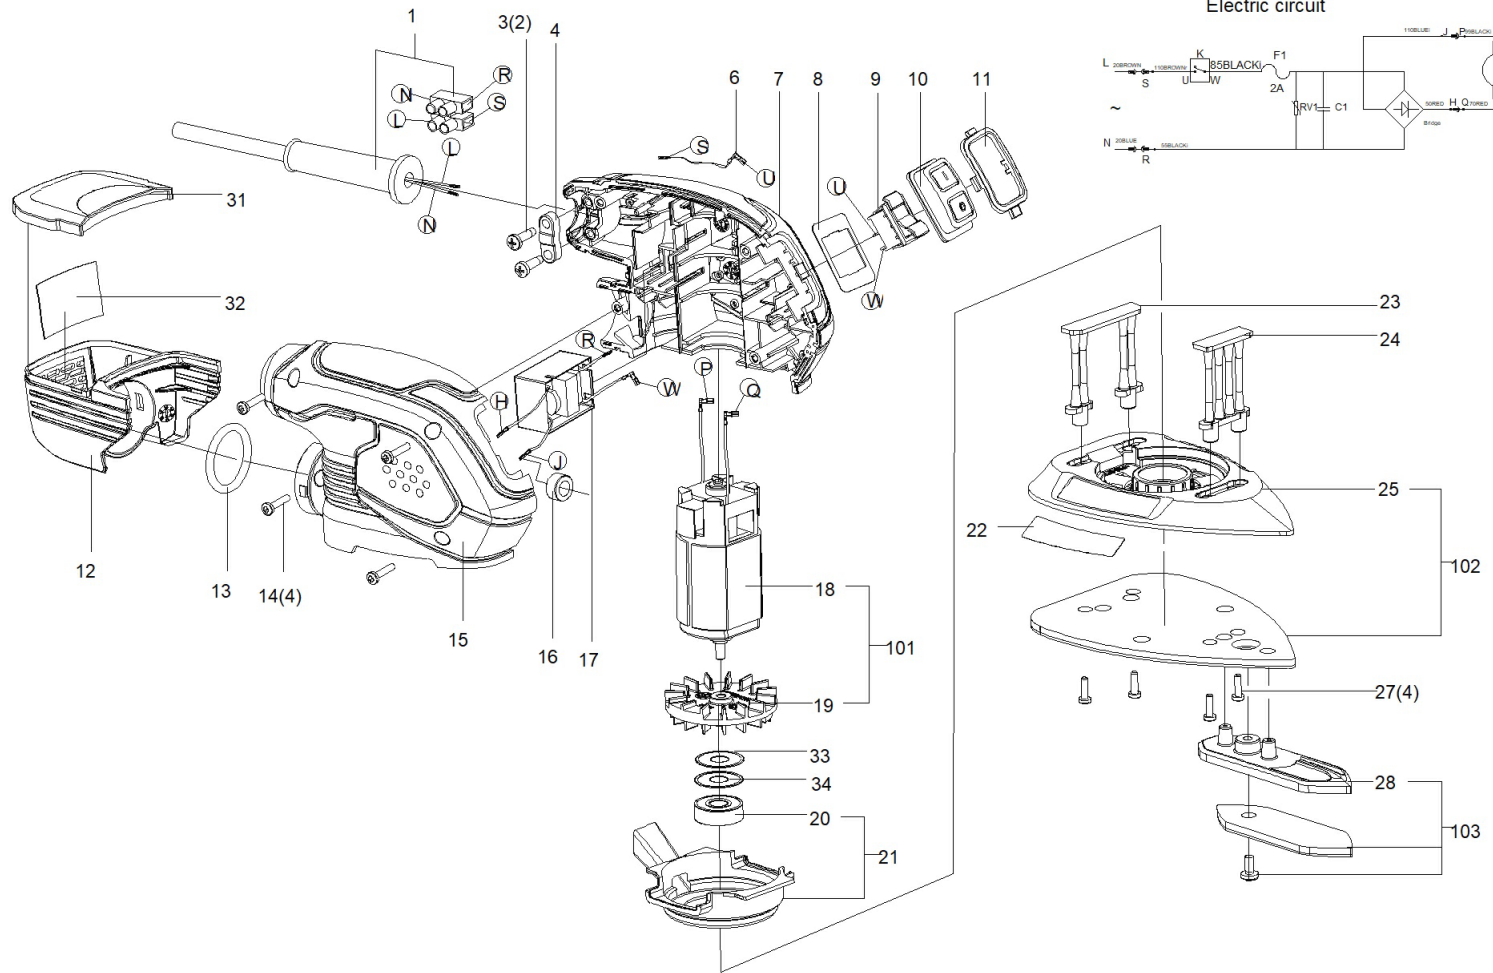

WX648

WX648

	Part No	Description	Substitute parts	Qty
1	50030136	Power Cord		1
3	50027594	Self Tapping Screw		2
4	50024509	Cord Clamp		1
6	50030120	Inner Wire		1
7	50030121	Left/Right Housing		1
8	50030122	Fence		1
9	50016392	Switch		1
10	50016393	Switch Cover	50033326	1
10	50033326	Switch Cover		1
11	50030123	Ornament cover		1
12	50030137	Dust Collector Box Bottom Base		1
13	50013673	O-ring		1
14	50025738	Self Tapping Screw		4
16	50023904	Magnetic ring		1
17	50030124	Power Supply Board		1
18	50030126	Motor		1
19	50030127	Fan		1
20	50003140	Bearing		1
21	50030128	Volute		1
22	50031424	Rated label		1

WX648

	Part No	Description	Substitute parts	Qty
23	50030130	Oscillating Column1		1
24	50030131	Oscillating Column2		1
25	50030133	Base Plate		1
27	50002935	Self tapping screw		4
28	50030135	Figer Base Plate		1
31	50030140	Dust Collector Box Top Base		1
32	50030141	Filter Paper		1
33	50031321	Rubber washer		1
34	50000990	Washer	50001005	1
34	50001005	Washer		1
35	50033142	Felt Seal		1
101	50030125	Motor Set		1
102	50030132	Base Set		1
103	50030134	Figer Base Set		1
104	50033222	Dust Collector Box		1