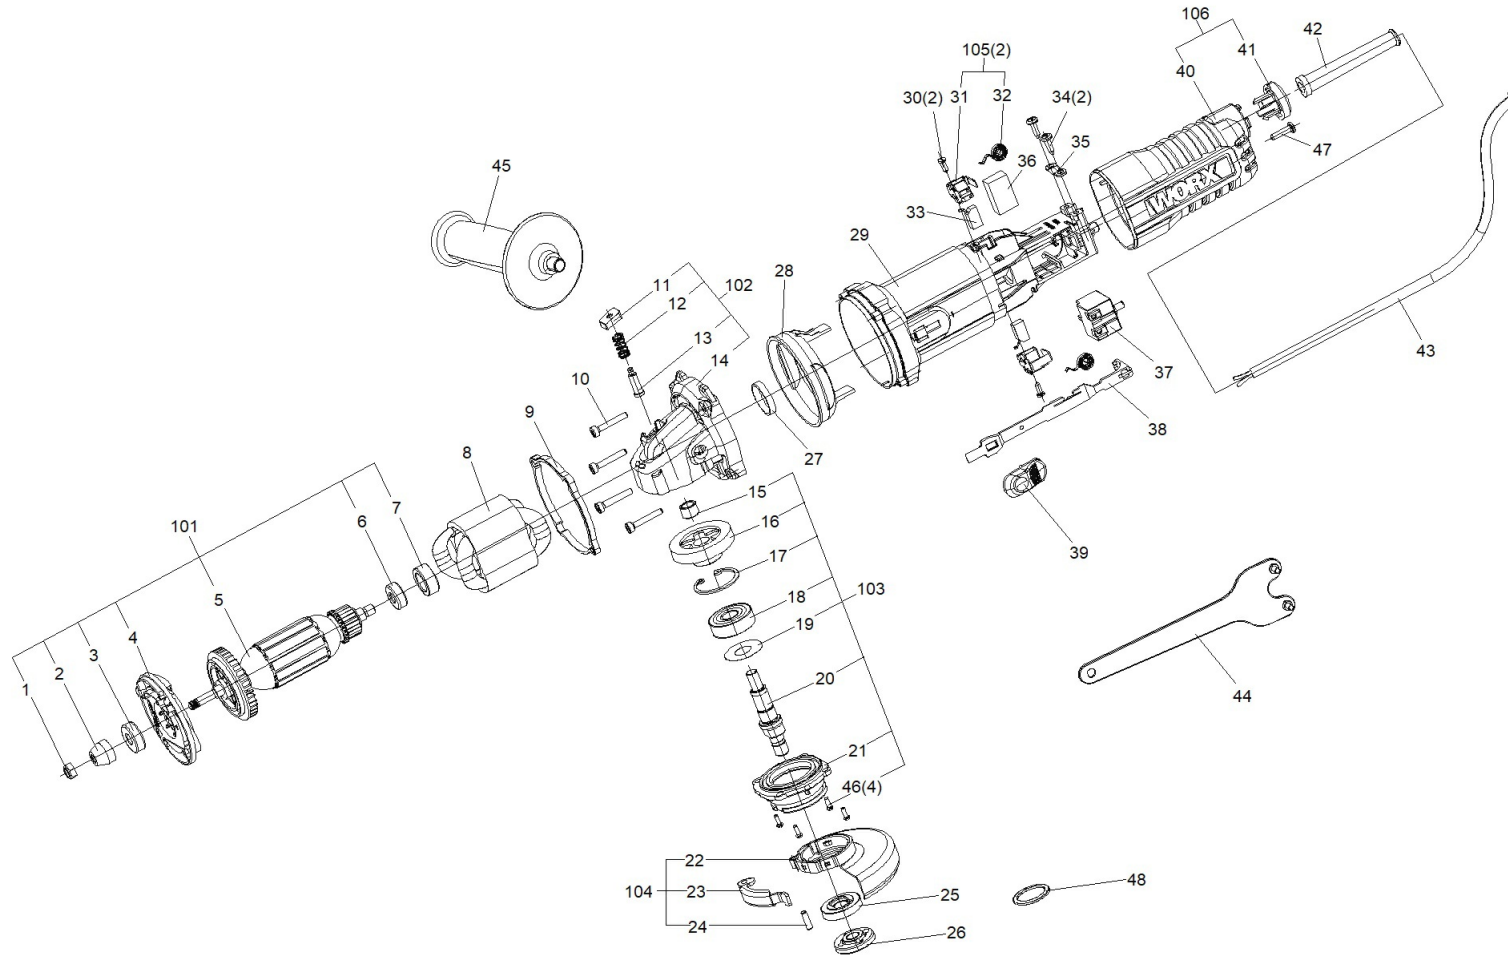

WX711

WX711

	Part No	Description	Qty
1	60039815	Nut M6	1
2	60039816	Small gear	1
3	60039817	Ball Bearing 608	1
4	60039818	Baffle	1
5	60039868	Rotor	1
6	60039820	Ball Bearing 607	1
7	60039821	Bearing Sleeve	1
8	60039869	Stator	1
9	60039823	Housing Decorative Ring II	1
10	60039824	Self Tapping Screw	4
11	60039825	Spindle Lock Cap	1
12	60039826	Compression Spring	1
13	60039827	Spindle Lock Pin	4
14	60039828	Fore Housing	1
15	60039829	Oil Seal Bearing	1
16	60039830	Big gear	1
17	60039831	Retaining Ring	1
18	60039832	Ball Bearing 6201	1
19	60039833	Dust Roof Plate	1
20	60039870	Spindle	1

WX711

	Part No	Description	Qty
21	60039835	Fore Cover	1
22	60039871	Guard	1
23	60039837	Guard Handle	1
24	60039838	Spring pin	1
25	60039872	Inner Flange	1
26	60039873	Outer Flange	1
27	60039841	Bearing Sleeve	1
28	60039874	Wind Baffle Ring	1
29	60039843	Housing	1
30	60039844	Self Tapping Screw	2
31	60039875	Brush Holder	2
32	60039846	Spiral spring	2
33	60039876	Carbon Brush(pair)	1
34	60039848	Self Tapping Screw	2
35	60039849	Cord Clamp	1
36	60039850	Capacitor	1
37	60044746	Switch	1
38	60039852	Switch lever	1
39	60039853	Trigger	1
40	60039854	Housing Cover	1

WX711

	Part No	Description	Qty
41	60039855	Housing Decorative Ring I	1
42	60039856	Cable Protector	1
43	60039877	Power Cord	1
44	60039879	Spanner	1
45	60039859	Side Handle	1
46	60039860	Screw	4
47	60039861	Self Tapping Screw	1
48	60039884	Washer	1
101	60039880	Rotor Set	1
102	60039863	Fore Housing Assembly	1
103	60039881	Fore Cover Assembly	1
104	60039882	Guard Set	1
105	60039883	Brush Holder Assembly	2
106	60039867	Housing Cover Set	1