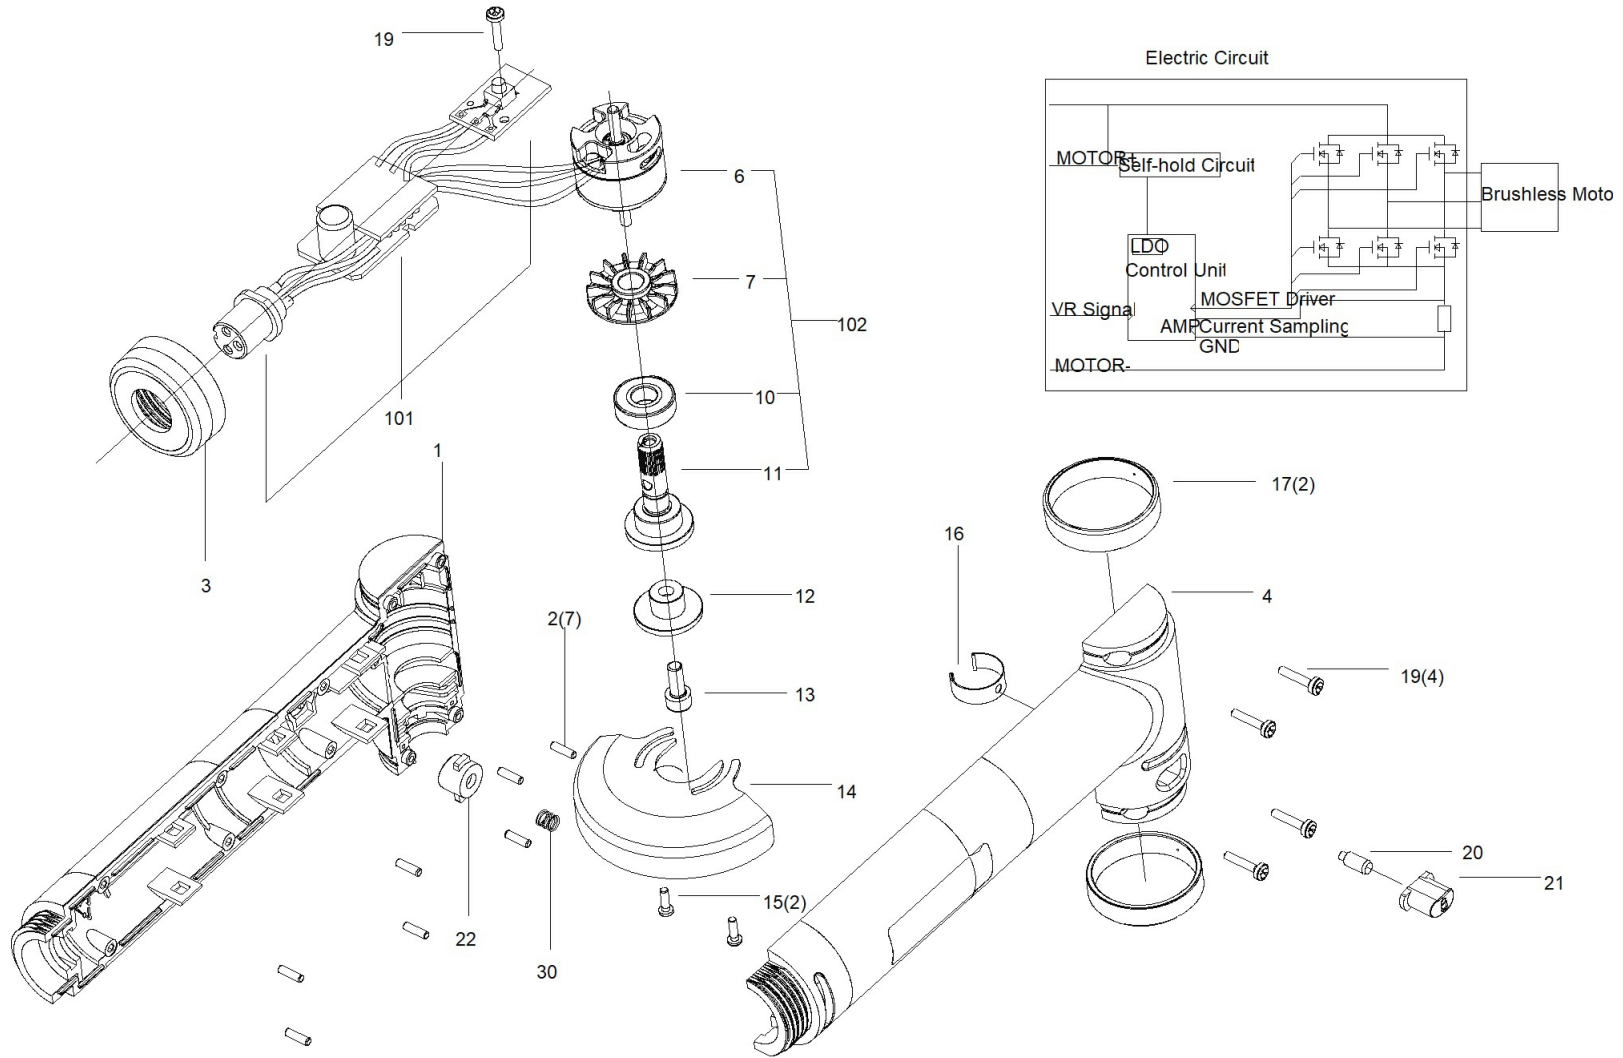

WX741.9

WX741.9

	Part No	Description	Qty
1	50044660	Left Housing	1
2	50044080	Location Pin	7
3	50042988	Tighten Collar	1
4	50044071	Right Housing	1
6	50042980	Motor	1
7	50042987	Fan	1
10	50019619	Ball Bearing	1
11	50044075	Output Shaft	1
12	50044079	Outer Flange	1
13	50042985	Screw	1
14	50044074	Guard	1
15	50043526	Self Tapping Screw	1
16	50042864	Leaf Spring	1
17	50042989	Decorative Sleeve	2
19	50024175	Self Tapping Screw	4
20	50044077	Lock Pin	1
21	50044076	Lock button	1
22	50044662	Switch button	1
30	50044875	Compression spring	1
101	50044661	Control Board	1

WX741.9

	Part No	Description	Qty
102	50044103	Outprut Shaft Assembly	1
F1	50044072	Grinding wheel cutting disc	1
F2	50044073	Louver wheel	1
F3	50044078	Grinding wheel	1