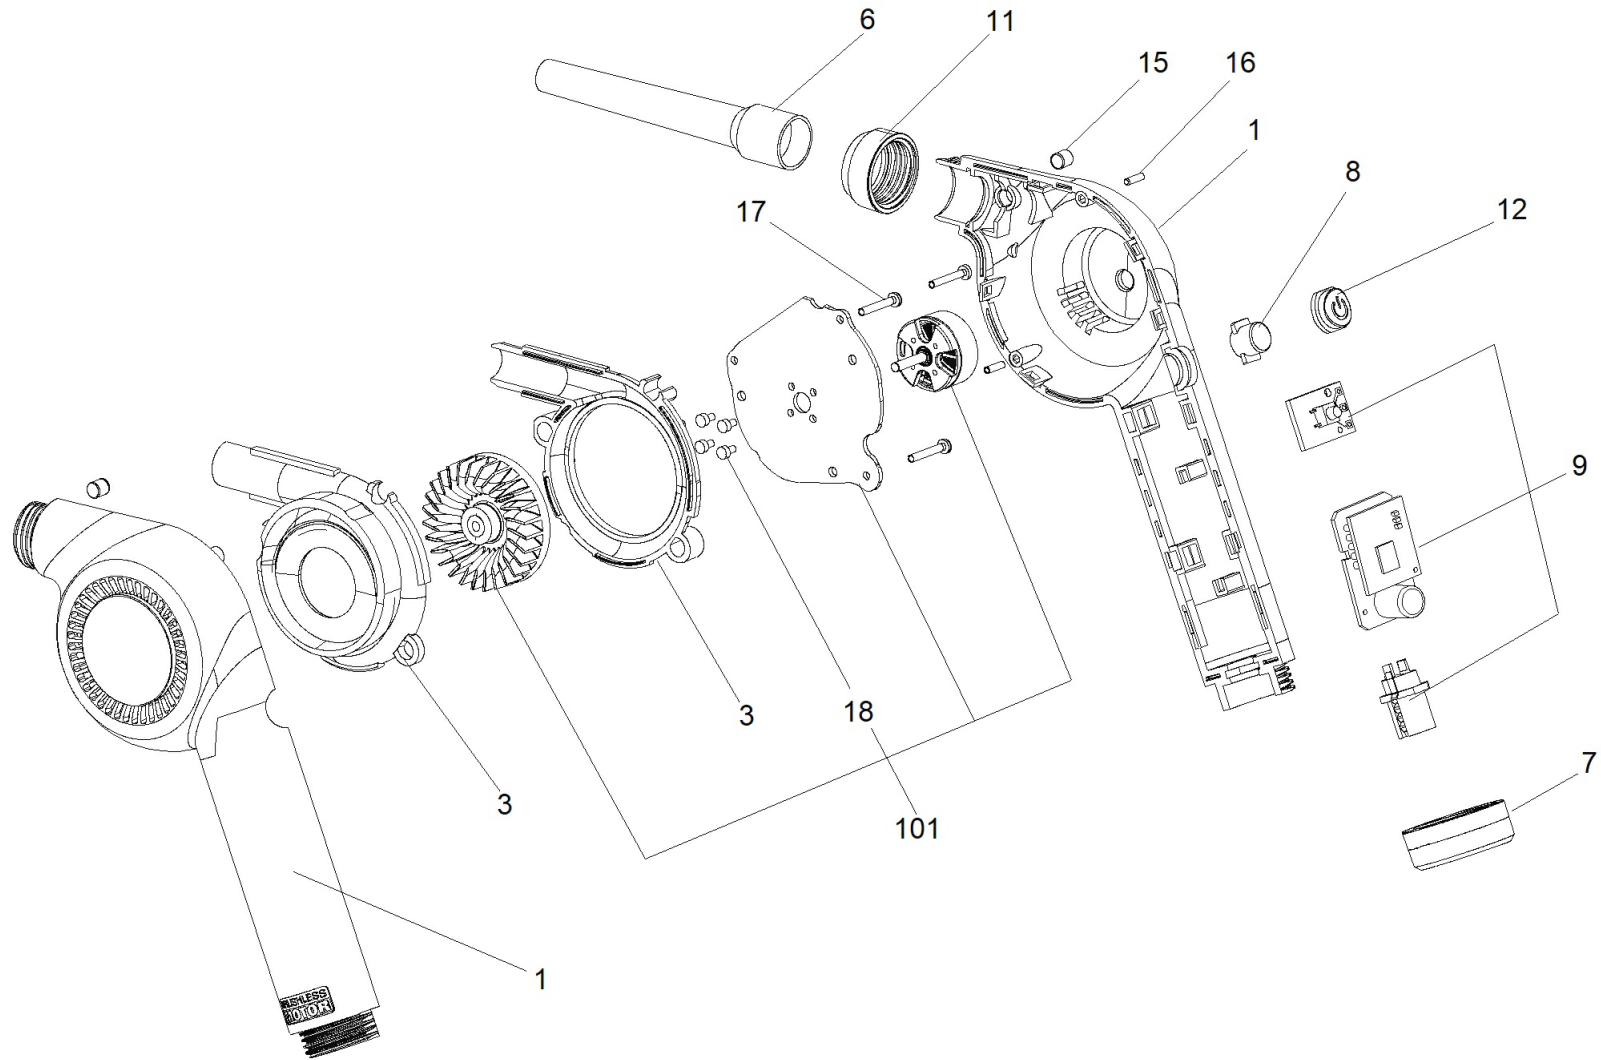

WX747.9

WX747.9

|  | Part No | Description | Qty |
|---|----------|-----------------------------|-----|
| 1 | 60066592 | Left/Right Housing | 1 |
| 3 | 60066593 | Top/Below Vortex Housing | 1 |
| 6 | 60066594 | Dusting Tube Long | 1 |
| 7 | 60066865 | Tighten Collar | 1 |
| 8 | 60066596 | Rubber Keyswitch | 1 |
| 9 | 60066597 | Control Board | 1 |
| 11 | 60066598 | Tighten Collar | 1 |
| 12 | 60066599 | Button | 1 |
| 15 | 60066600 | Rubber Pin | 2 |
| 16 | 60066601 | Pin | 2 |
| 17 | 60066602 | Self Tapping Screw ST2.2X16 | 3 |
| 18 | 60066603 | Screw M2X4 | 4 |
| 101 | 60066604 | Motor Set | 1 |