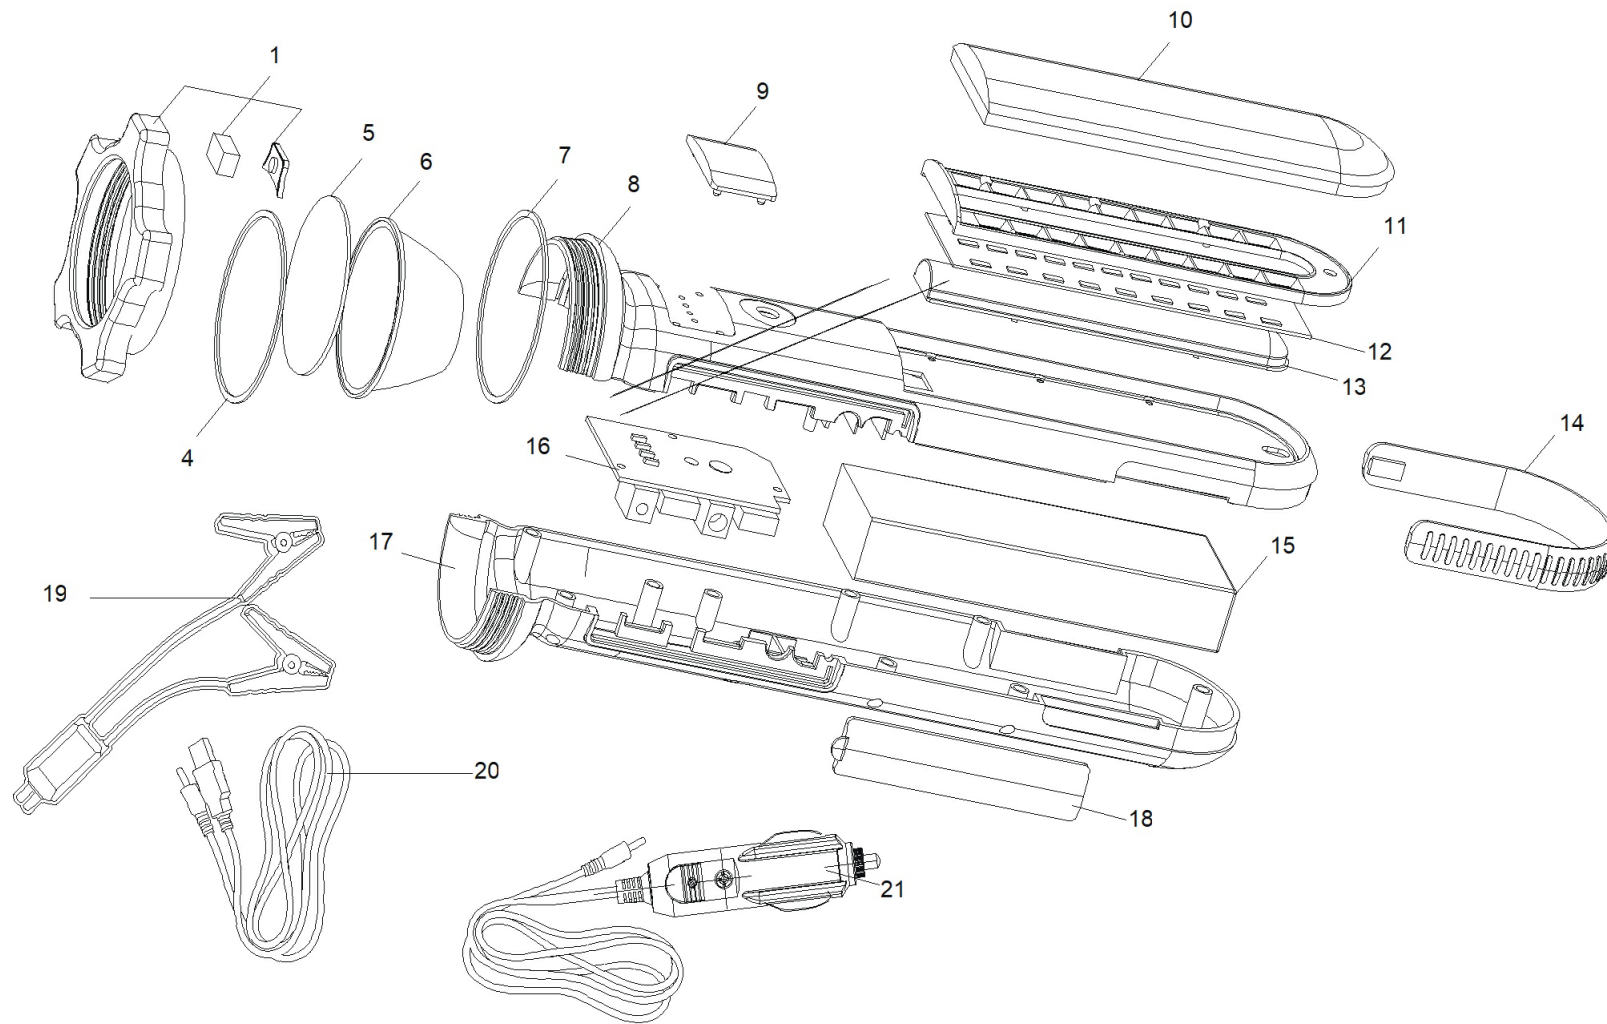

WX852.1

**WX852.1**

	Part No	Description	Qty
1	60053438	Base(Rubber Paint)	1
2	60053439	Magnet	5
3	60053440	Magnet Cover(Rubber Paint)	5
4	60053441	Sealing Rubber Ring	1
5	60053442	Lamp Cover	1
6	60053443	Aluminum Lamp Cup	1
7	60053444	Sealing Rubber Ring	1
8	60053445	Upper Cover(Rubber Paint)	1
9	60053446	Power Display Transparent Cover	1
10	60053447	Transparent Lampshade	1
11	60053448	Led Reflector	1
12	60053449	Light Board	1
13	60053450	Lamp	1
14	60053451	Handle(Rubber Paint)	1
15	60060472	Battery Pack 12000mAh	1
16	60053453	PCB board	1
17	60053454	Back Cover(Rubber Paint)	1
18	60053455	Waterproof Rubber Cover	1
19	60053456	Smart Starter Clip	1
20	60053457	USB charging cable	1