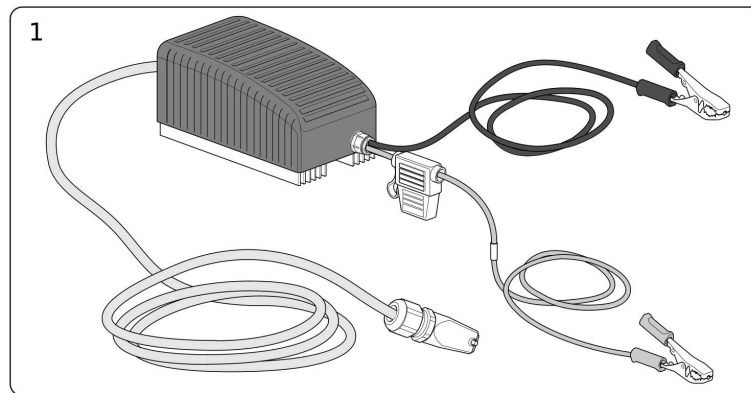

#	Code	Description	Specification	Qty
1	2060044	DC/DC 12/34 INVERTER 7CNDC33M		1
2	5400235	MAMBO ELECTRONIC BOARD COVER		1
3	5444015	CAVO 2X1,5 PROLUNGA		1
4	5444060	SPINA FEMMINA 4 POLI		1
5	5444018	30AH FUSE		1
6	5444023	INVERTER BOARD 12V-33V DC		1
7	3250154	BOARD WITH COVER		1