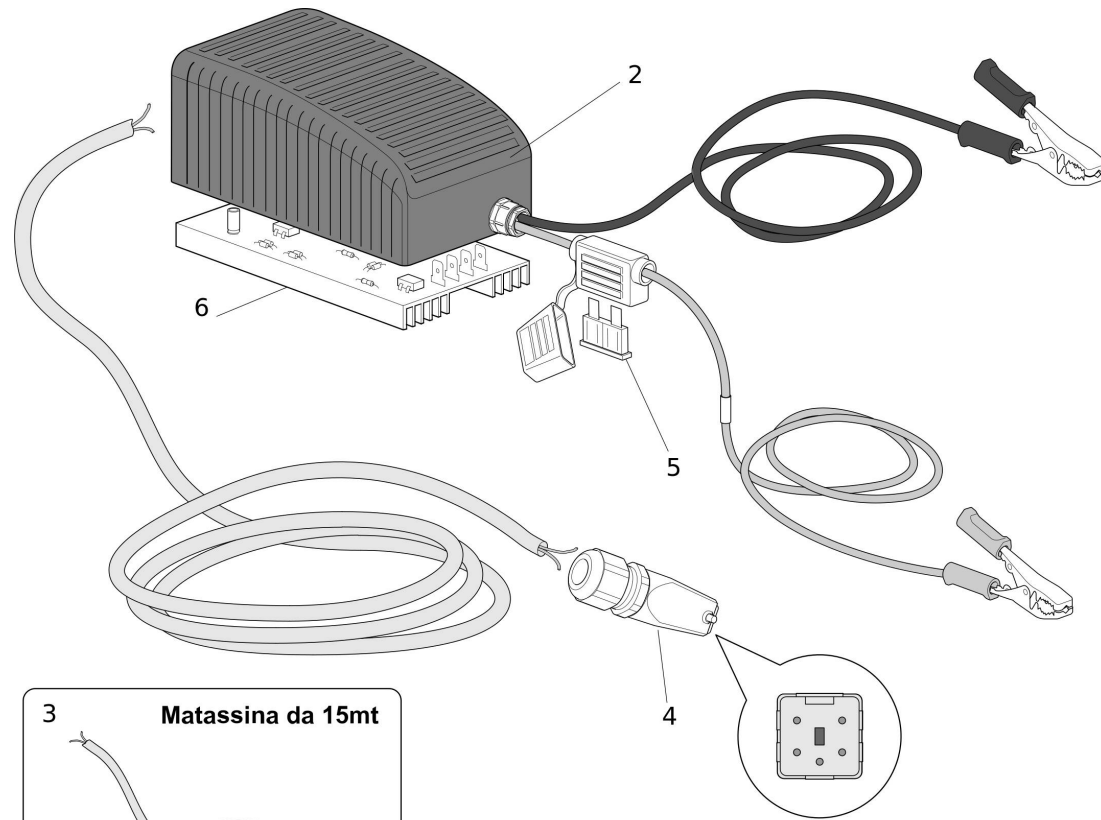

#	Code	Description	Specification	Qty
1	2060044	DC/DC 12/34 INVERTER 7CNDC33M		1
2	5400235	MAMBO ELECTRONIC BOARD COVER		1
3	5444015	CAVO 2X1,5 PROLUNGA		1
4	5444060	SPINA FEMMINA 4 POLI		1
5	5444018	30AH FUSE		1
6	5444023	INVERTER BOARD 12V-33V DC		1
7	3250154	BOARD WITH COVER		1