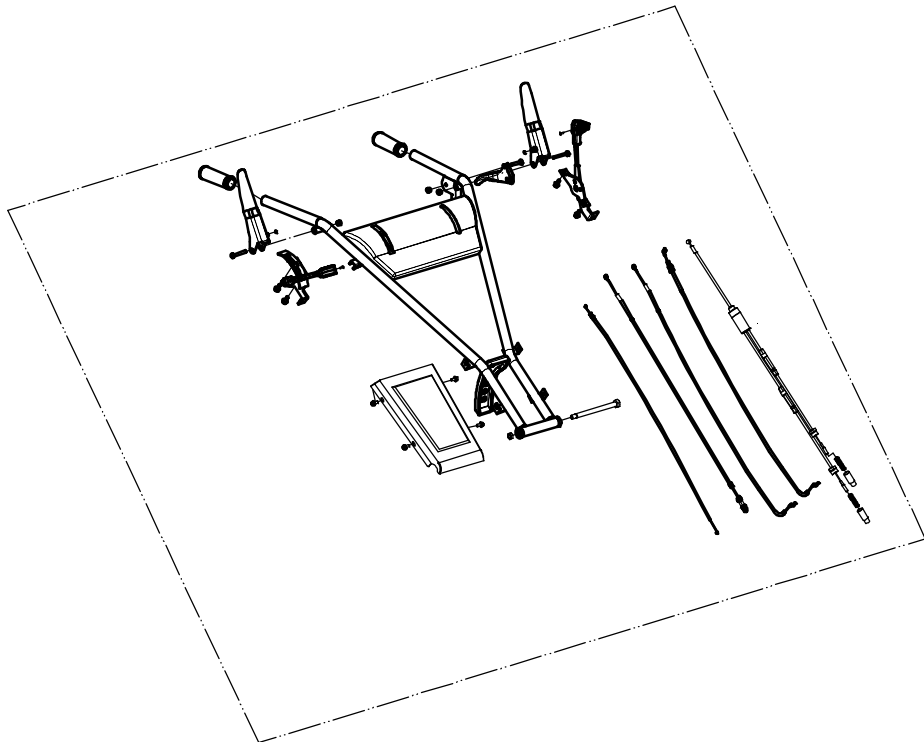

WBBC537SCV Spare Parts Price List Service Code: W537VCC020B240415

Subassembly code	Name_English	Machine Breakdown	Parts List
1	Engine		
2	Blade system	2.pdf	Main Body
3	Main body	3.pdf	Blade Components
4	Handle and controls	4.pdf	Front Axle
5	Rear Axle	5.pdf	Rear Axle
6	Right-front wheel	6.pdf	Handle And Controls
7	Left-front wheel	7.pdf	Grass Catcher

Model:WBBC537SCV
Service code: W537VCC020B240415

2 Part2 Blade system Spare Parts List			
Order	Part Number	Name_English	Quantity
1	0102010020	Bolt - M10*20	5
2	BC53AB09000/44	Engine seat	1
3	0302010000	Big washer - M10	6
4	48R0162413	Bolt - 5/16*24牙*25	4
5	1102005018	Key - 5*5*8	1
6	BC53AB01000B1	Safety clutch	1
7	0401008000	Circlip - M8	8
8	0101008025/10P9	Bolt - M8*25	1
9	BC53AB02000	Blade shaft component	1
10	6005-2RS	Bearing	3
11	BC53AB03000	Blade shaft	1
12	BC53AB05000/22	Bearing seat	1
13	BC45BB07000B1/02	Spacer for blade shaft bearing	1
14	0901047000	Circlip - M47	2
15	BC53AB06000	Adapter	1
16	BC53AB07000/01	Grass proof of protective sleeve	1
17	BC53AB04000/22	Blade	1
18	BC53AB08000/04	Belleville spring	1
19	0202010000	Nylon lock nut - M10	2
20	0301008000	Flat washer - M8	6
21	0101008030	Bolt - M8*30	6
22	BC45TB09000/22	Flail blade	2

Model:WBBC537SCV
Service code: W537VCC020B240415
Main body

3	Part3 Main Body Spare Parts List		
Order	Part Number	Name_English	Quantity
1	0219060000	Circle nut - M60	1
2	0304060000	Tab washer for circle nut	1
3	BC53AC01000/44	Limit washer	1
4	BC45TC02000/44	Rotating base	1
5	BC53AC02000/44	Chassis	1
6	GM46A000000060/02	Rear tail axle	1
7	0202006000	Nylon lock nut - M6	10
8	BC53AC04000	Rear deflector	1
9	BC45TC10000	Dust guard	1
10	4820104010	Screw - M6*12	6
11	BC53AC05000/22	Drive shaft shield	1
12	BC53AC06000/40	Bumper	1
13	0102008020	Bolt - M8*20	4
14	BC53AC07000/44	Front baffle	1
15	0104006016	Screw - M6*16	2
16	BC45TC14000B2/22	Indexing plate	1
17	BC45BC11000	Plug for bumper	2