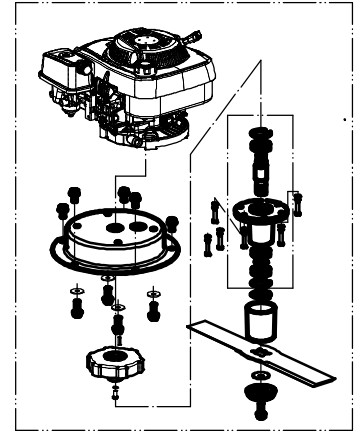

WBBC537SCV Spare Parts Price List Service Code: W537VCC020B240415

Subassembly code	Name_English	Machine Breakdown	Parts List
1	Engine		
2	Blade system	2.pdf	Main Body
3	Main body	3.pdf	Blade Components
4	Handle and controls	4.pdf	Front Axle
5	Rear Axle	5.pdf	Rear Axle
6	Right-front wheel	6.pdf	Handle And Controls
7	Left-front wheel	7.pdf	Grass Catcher

Model:WBBC537SCV
Service code: W537VCC020B240415

2 Part2 Blade system Spare Parts List			
Order	Part Number	Name_English	Quantity
1	0102010020	Bolt - M10*20	5
2	BC53AB09000/44	Engine seat	1
3	0302010000	Big washer - M10	6
4	48R0162413	Bolt - 5/16*24牙*25	4
5	1102005018	Key - 5*5*8	1
6	BC53AB01000B1	Safety clutch	1
7	0401008000	Circlip - M8	8
8	0101008025/10P9	Bolt - M8*25	1
9	BC53AB02000	Blade shaft component	1
10	6005-2RS	Bearing	3
11	BC53AB03000	Blade shaft	1
12	BC53AB05000/22	Bearing seat	1
13	BC45BB07000B1/02	Spacer for blade shaft bearing	1
14	0901047000	Circlip - M47	2
15	BC53AB06000	Adapter	1
16	BC53AB07000/01	Grass proof of protective sleeve	1
17	BC53AB04000/22	Blade	1
18	BC53AB08000/04	Belleville spring	1
19	0202010000	Nylon lock nut - M10	2
20	0301008000	Flat washer - M8	6
21	0101008030	Bolt - M8*30	6
22	BC45TB09000/22	Flail blade	2

Model:WBBC537SCV
Service code: W537VCC020B240415
Main body

3	Part3 Main Body Spare Parts List		
Order	Part Number	Name_English	Quantity
1	0219060000	Circle nut - M60	1
2	0304060000	Tab washer for circle nut	1
3	BC53AC01000/44	Limit washer	1
4	BC45TC02000/44	Rotating base	1
5	BC53AC02000/44	Chassis	1
6	GM46A000000060/02	Rear tail axle	1
7	0202006000	Nylon lock nut - M6	10
8	BC53AC04000	Rear deflector	1
9	BC45TC10000	Dust guard	1
10	4820104010	Screw - M6*12	6
11	BC53AC05000/22	Drive shaft shield	1
12	BC53AC06000/40	Bumper	1
13	0102008020	Bolt - M8*20	4
14	BC53AC07000/44	Front baffle	1
15	0104006016	Screw - M6*16	2
16	BC45TC14000B2/22	Indexing plate	1
17	BC45BC11000	Plug for bumper	2