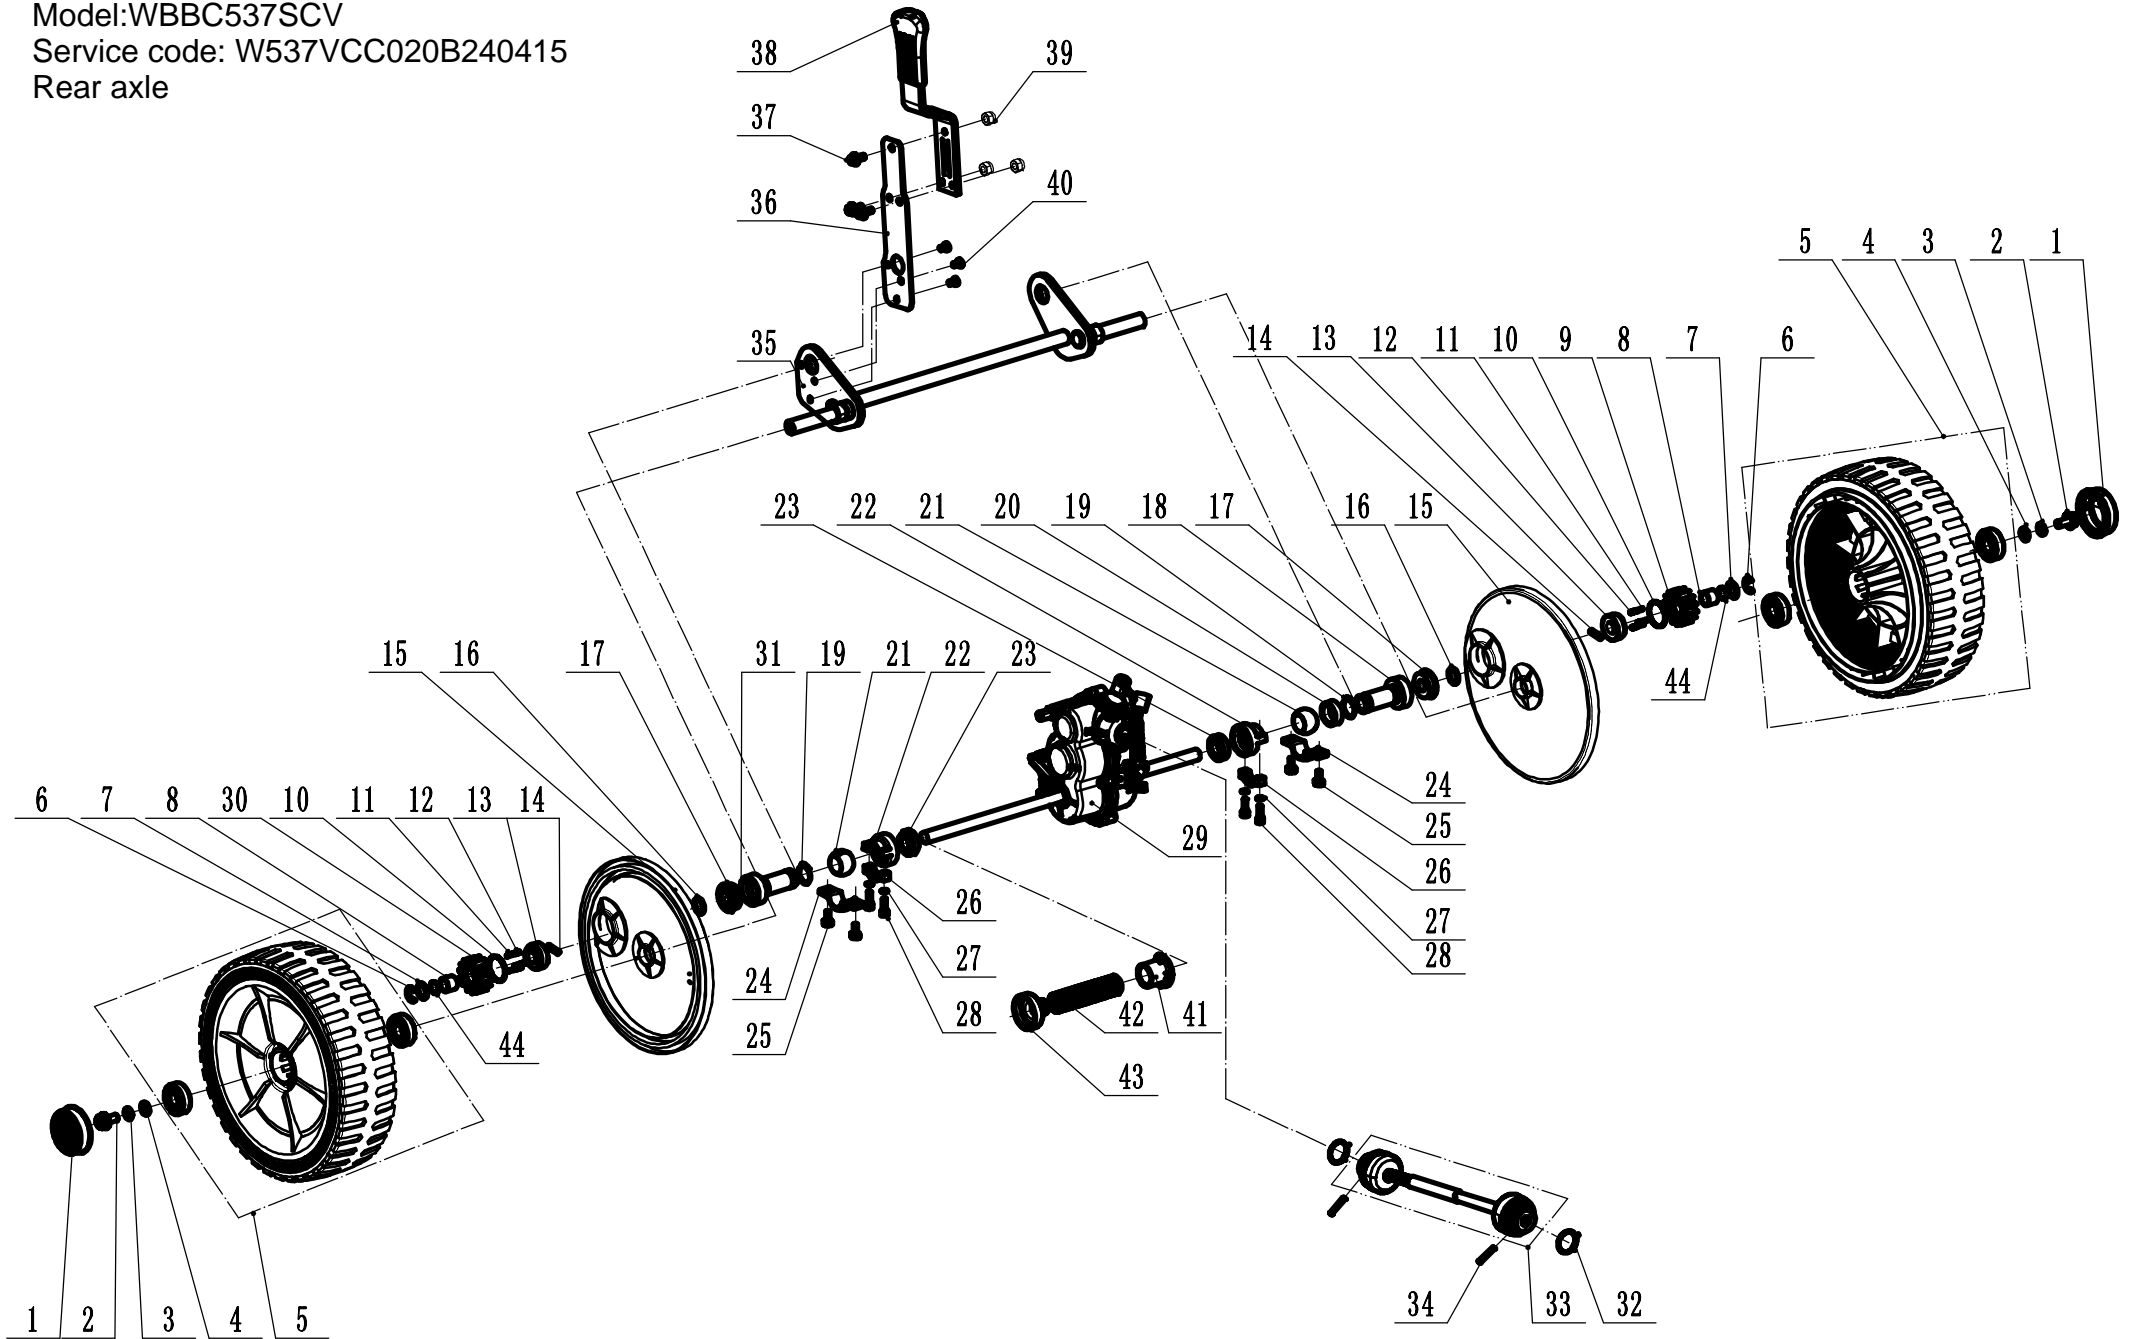

Model:WBBC537SCV
Service code: W537VCC020B240415
Rear axle

5			
Part5 Rear axle Spare Parts List			
Order	Part Number	Name_English	Quantity
1	BC45TE01000	Wheel cap	2
2	0102008016	Bolt - M8*16	2
3	0401008000	Spring washer - M8	2
4	0301008000	Flat washer - M8	2
5	BC45TE02000C2	Polyurethane wheel	2
6	1301009000	Circilp - M9	2
7	5020311010A1/04	Anti-friction washer	2
8	5320326010P	Plastic bearing	2
9	HQ000100010	Left drive pinion	1
10	1401025015	O-sealing ring	2
11	HQ000100030	One-way telescopic pin	6
12	HQ000100040	spring for One-way telescopic pin	6
13	HQ000100050	One-way seat	2
14	HQ000100060	Pin for one-way seat	2
15	BC45TE03000C3	Dust cover	2
16	1001012000	Circilp - M12	2
17	5310213010	Bearing	2
18	5320324021/02	Left bearing seat	1
19	1001020000	Circilp - M20	2
20	BC45BE02000B1/02	Spacer bush for transmission	1
21	5320328010	Bearing	2
22	5320324022	Bearing base	2
23	R8-2RS	Bearing	2
24	5320114020/02	Upper bearing base	2
25	0102006012	Bolt - M6*12	4
26	5320324023	Cap for bearing base	2
27	0302005000	Spring washer - M5	4
28	0123005020	Screw - M5*20	4
29	BC53AE01000	Transmission assembly	1
30	HQ000100020	Right drive pinion	1
31	5320325021/02	Right bearing sleeve	1
32	HQA02000002	Check ring	2
33	BC53AE02000	Universal drive shaft	1
34	HQA020000090	Pin	2
35	BC53AE03000/01	Rear axle	1
36	BC45BD11000B1/01	leaf spring for regulating handle	1
37	0104006014	Screw - M6*14	3
38	5360310010/40	Regulating handle lever	1
39	0202006000	Nylon lock nut - M6	3
40	0113005008	Screw - M5*8	3
41	BC45TE07000	Transmission end cover	1
42	BC53AE04000	Corrugated pipe	1
43	BC45TE09000	Bearing seat cover	1
44	140101200P6	O-sealing ring	2