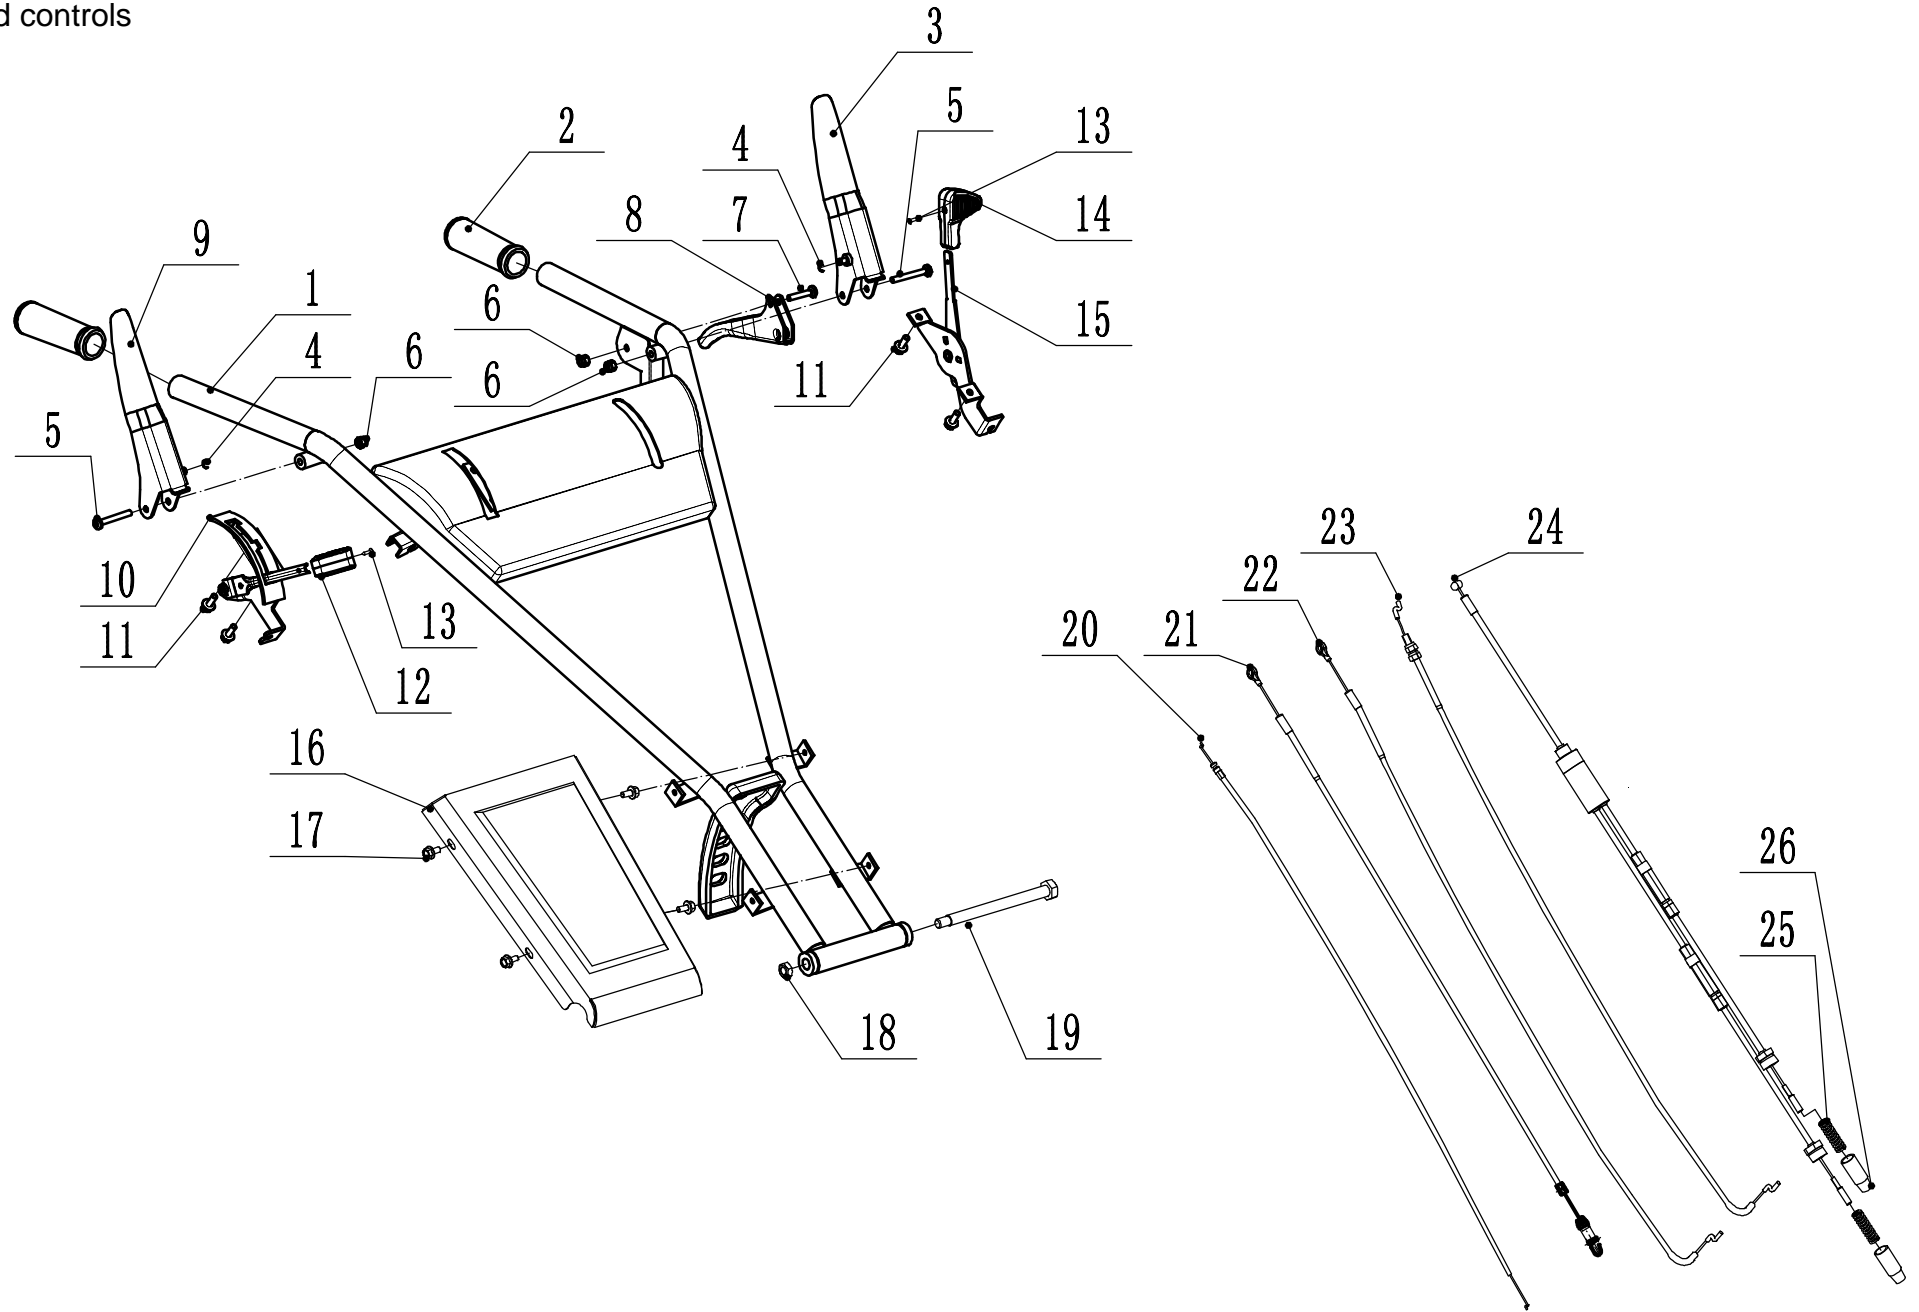

Model:WBBC537SCV
Service code: W537VCC020B240415
Handle and controls

4			
Part4 Handle and controls Spare Parts List			
Order	Part Number	Name_English	Quantity
1	BC53AD01000/44	Handle	1
2	45A0323010	Big hande sheath	2
3	BC53AD02000/01	Drive handle	1
4	1301005000	Criclip - M5	2
5	0104006045	Screw - M6*45	2
6	0202006000	Nylon lock nut - M6	3
7	0104006025	Screw - M6*25	1
8	BC45TD02000/01	Rotating plate for handle	1
9	BC53AD03000/49	Brake handle	1
10	BC45TD11000	Speed control bracket	1
11	0102006016	Bolt - M6*16	4
12	5380508010	Speed control grip	1
13	0106003013	Screw - ST2.9*13	2
14	5380510010	Throttle grip	1
15	BC53AD04000	Throttle bracket	1
16	BC45TD13000/44	Shield	1
17	0102006012	Bolt - M6*12	4
18	0202012000	Nylon lock nut - M12	1
19	BC45TD12000/02	Step bolt	1
20	YM98-1010-A1	Throttle cable	1
21	BC53AD05000	Clutch cable	1
22	BC53AD06000	Brake cable	1
23	BC45TD17000	Speed control cable	1
24	BC45TD16000	Height and angle adjustment cable	1
25	BC45TD21000/02	Spring	2
26	BC45TD22000/02	Cable core	2