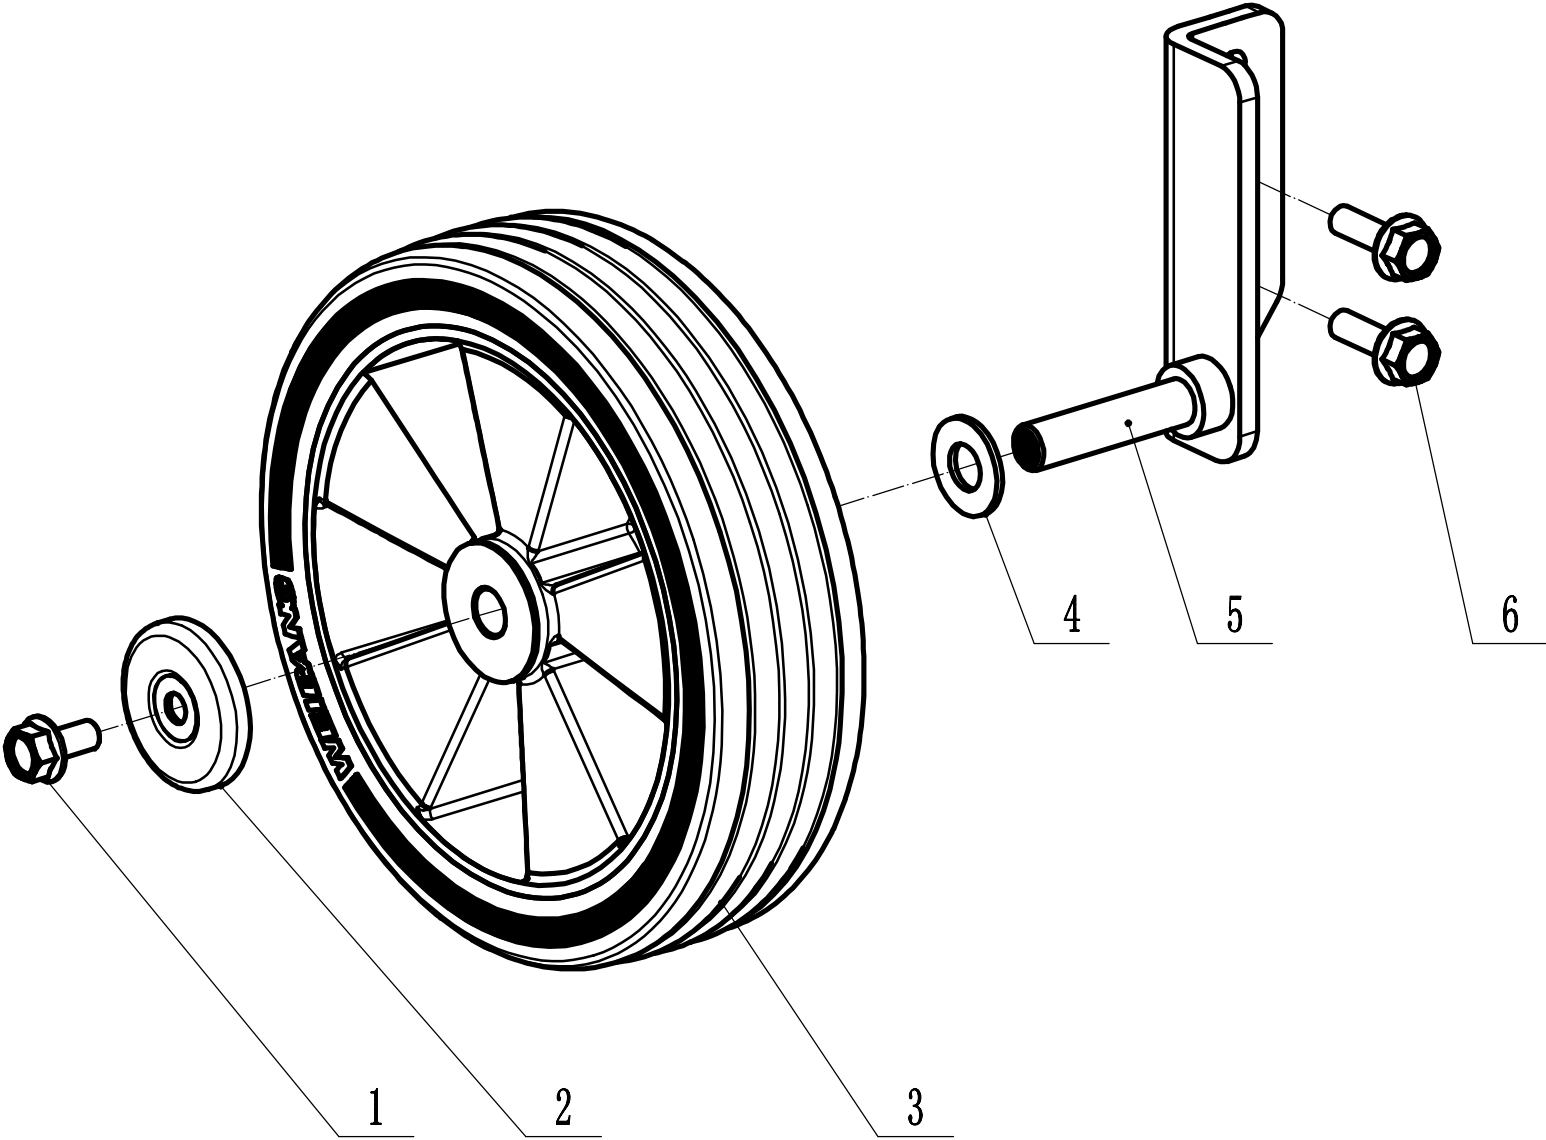

Model:WBBC537SCV
Service code: W537VCC020B240415
Right-front wheel

6		Part6 Right-front wheel Spare Parts List	
Order	Part Number	Name_English	Quantity
1	0102008016	Bolt - M8*16	1
2	48R0210012/01	Wheel cap	1
3	BC53AF04000	Polyurethane wheel	1
4	5310210010/02	Gasket for wheel axle	1
5	BC45TG01000C2/44	Right-front wheel bracket	1
6	0102008025	Bolt - M8*25	2