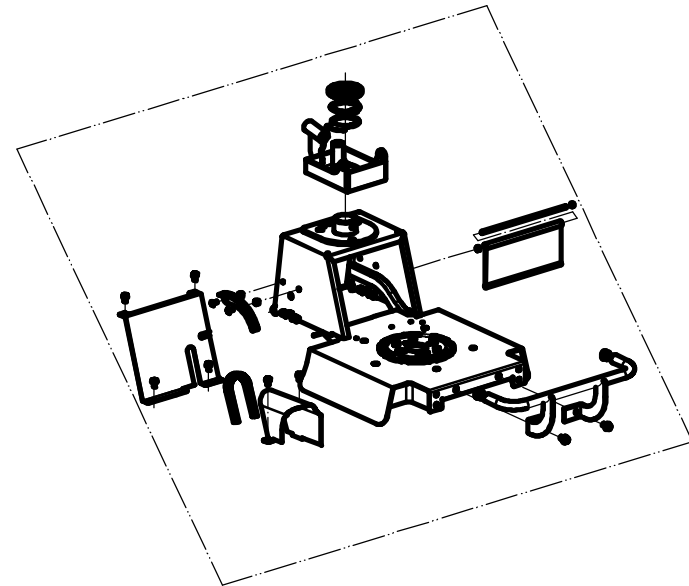

WBBC537SCV Spare Parts Price List Service Code: W537VCC020B240415

Subassembly code	Name_English	Machine Breakdown	Parts List
1	Engine		
2	Blade system	2.pdf	Main Body
3	Main body	3.pdf	Blade Components
4	Handle and controls	4.pdf	Front Axle
5	Rear Axle	5.pdf	Rear Axle
6	Right-front wheel	6.pdf	Handle And Controls
7	Left-front wheel	7.pdf	Grass Catcher

Model:WBBC537SCV
Service code: W537VCC020B240415

2 Part2 Blade system Spare Parts List			
Order	Part Number	Name_English	Quantity
1	0102010020	Bolt - M10*20	5
2	BC53AB09000/44	Engine seat	1
3	0302010000	Big washer - M10	6
4	48R0162413	Bolt - 5/16*24牙*25	4
5	1102005018	Key - 5*5*8	1
6	BC53AB01000B1	Safety clutch	1
7	0401008000	Circlip - M8	8
8	0101008025/10P9	Bolt - M8*25	1
9	BC53AB02000	Blade shaft component	1
10	6005-2RS	Bearing	3
11	BC53AB03000	Blade shaft	1
12	BC53AB05000/22	Bearing seat	1
13	BC45BB07000B1/02	Spacer for blade shaft bearing	1
14	0901047000	Circlip - M47	2
15	BC53AB06000	Adapter	1
16	BC53AB07000/01	Grass proof of protective sleeve	1
17	BC53AB04000/22	Blade	1
18	BC53AB08000/04	Belleville spring	1
19	0202010000	Nylon lock nut - M10	2
20	0301008000	Flat washer - M8	6
21	0101008030	Bolt - M8*30	6
22	BC45TB09000/22	Flail blade	2

Model:WBBC537SCV
Service code: W537VCC020B240415
Main body

3	Part3 Main Body Spare Parts List		
Order	Part Number	Name_English	Quantity
1	0219060000	Circle nut - M60	1
2	0304060000	Tab washer for circle nut	1
3	BC53AC01000/44	Limit washer	1
4	BC45TC02000/44	Rotating base	1
5	BC53AC02000/44	Chassis	1
6	GM46A000000060/02	Rear tail axle	1
7	0202006000	Nylon lock nut - M6	10
8	BC53AC04000	Rear deflector	1
9	BC45TC10000	Dust guard	1
10	4820104010	Screw - M6*12	6
11	BC53AC05000/22	Drive shaft shield	1
12	BC53AC06000/40	Bumper	1
13	0102008020	Bolt - M8*20	4
14	BC53AC07000/44	Front baffle	1
15	0104006016	Screw - M6*16	2
16	BC45TC14000B2/22	Indexing plate	1
17	BC45BC11000	Plug for bumper	2