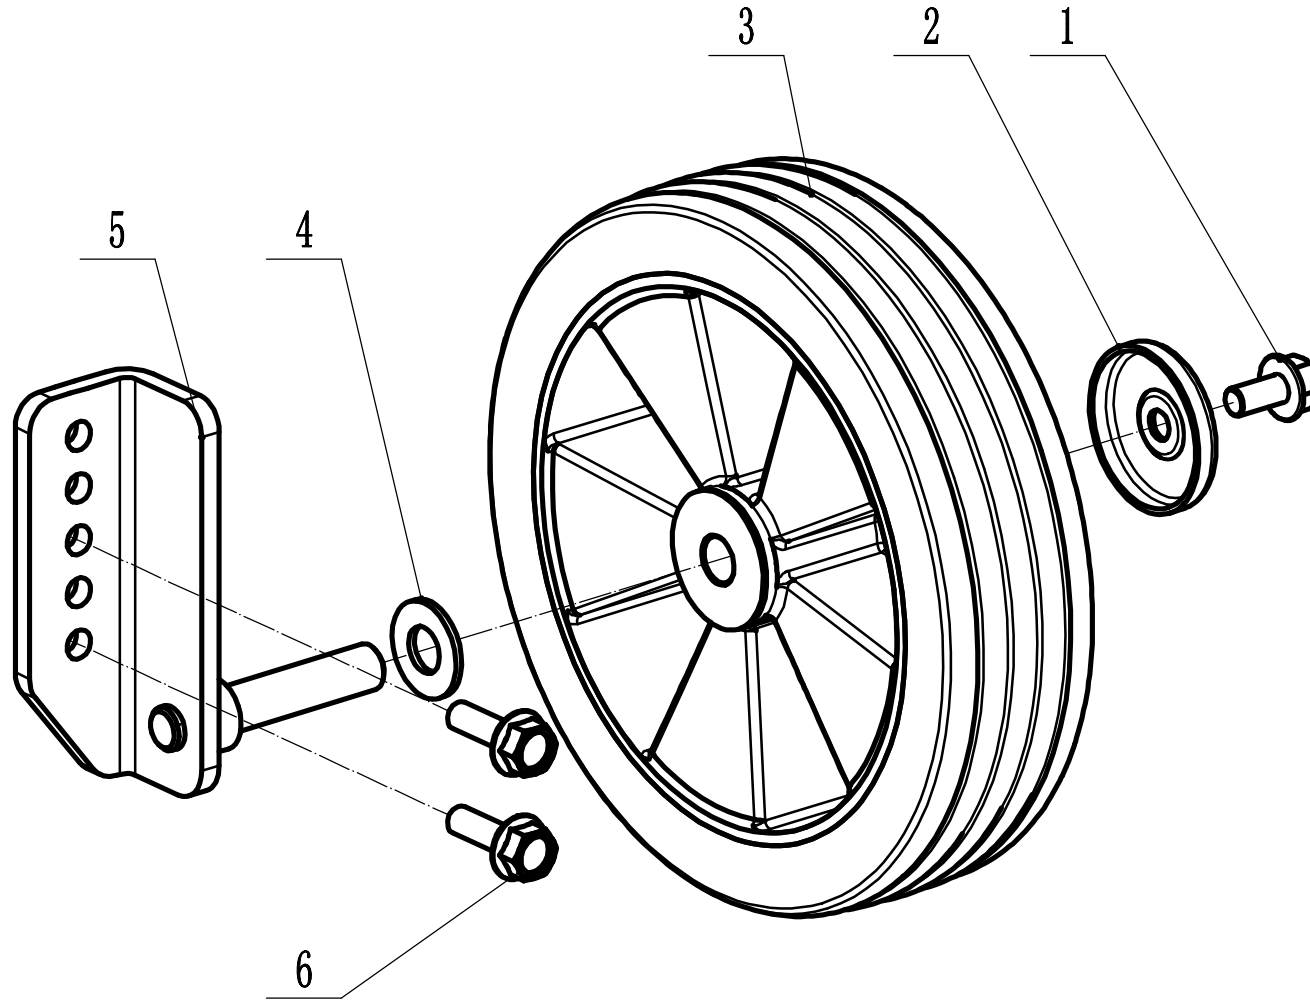

Model:WBBC537SCV
Service code: W537VCC020B240415
Left-front wheel

7	Part7 Left-front wheel Spare Parts List		
Order	Part Number	Name_English	Quantity
1	0102008016	Bolt - M8*16	1
2	48R0210012/01	Wheel cap	1
3	BC53AF04000	Polyurethane wheel	1
4	5310210010/02	Gasket for wheel axle	1
5	BC45TF02000C2/44	Left-front wheel bracket	1
6	0102008025	Bolt - M8*25	2