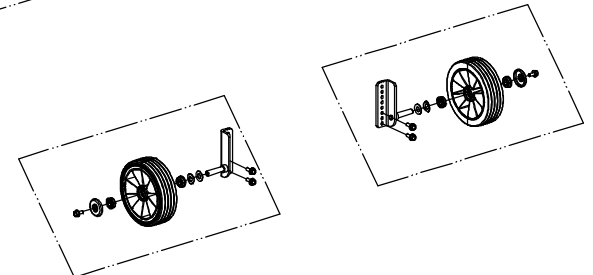

WBBC537SCV Spare Parts Price List Service Code: W537VCC020B240415

Subassembly code	Name_English	Machine Breakdown	Parts List
1	Engine		
2	Blade system	2.pdf	Main Body
3	Main body	3.pdf	Blade Components
4	Handle and controls	4.pdf	Front Axle
5	Rear Axle	5.pdf	Rear Axle
6	Right-front wheel	6.pdf	Handle And Controls
7	Left-front wheel	7.pdf	Grass Catcher

Model:WBBC537SCV
Service code: W537VCC020B240415

2 Part2 Blade system Spare Parts List			
Order	Part Number	Name_English	Quantity
1	0102010020	Bolt - M10*20	5
2	BC53AB09000/44	Engine seat	1
3	0302010000	Big washer - M10	6
4	48R0162413	Bolt - 5/16*24牙*25	4
5	1102005018	Key - 5*5*8	1
6	BC53AB01000B1	Safety clutch	1
7	0401008000	Circlip - M8	8
8	0101008025/10P9	Bolt - M8*25	1
9	BC53AB02000	Blade shaft component	1
10	6005-2RS	Bearing	3
11	BC53AB03000	Blade shaft	1
12	BC53AB05000/22	Bearing seat	1
13	BC45BB07000B1/02	Spacer for blade shaft bearing	1
14	0901047000	Circlip - M47	2
15	BC53AB06000	Adapter	1
16	BC53AB07000/01	Grass proof of protective sleeve	1
17	BC53AB04000/22	Blade	1
18	BC53AB08000/04	Belleville spring	1
19	0202010000	Nylon lock nut - M10	2
20	0301008000	Flat washer - M8	6
21	0101008030	Bolt - M8*30	6
22	BC45TB09000/22	Flail blade	2

Model:WBBC537SCV
Service code: W537VCC020B240415
Main body

3	Part3 Main Body Spare Parts List		
Order	Part Number	Name_English	Quantity
1	0219060000	Circle nut - M60	1
2	0304060000	Tab washer for circle nut	1
3	BC53AC01000/44	Limit washer	1
4	BC45TC02000/44	Rotating base	1
5	BC53AC02000/44	Chassis	1
6	GM46A000000060/02	Rear tail axle	1
7	0202006000	Nylon lock nut - M6	10
8	BC53AC04000	Rear deflector	1
9	BC45TC10000	Dust guard	1
10	4820104010	Screw - M6*12	6
11	BC53AC05000/22	Drive shaft shield	1
12	BC53AC06000/40	Bumper	1
13	0102008020	Bolt - M8*20	4
14	BC53AC07000/44	Front baffle	1
15	0104006016	Screw - M6*16	2
16	BC45TC14000B2/22	Indexing plate	1
17	BC45BC11000	Plug for bumper	2