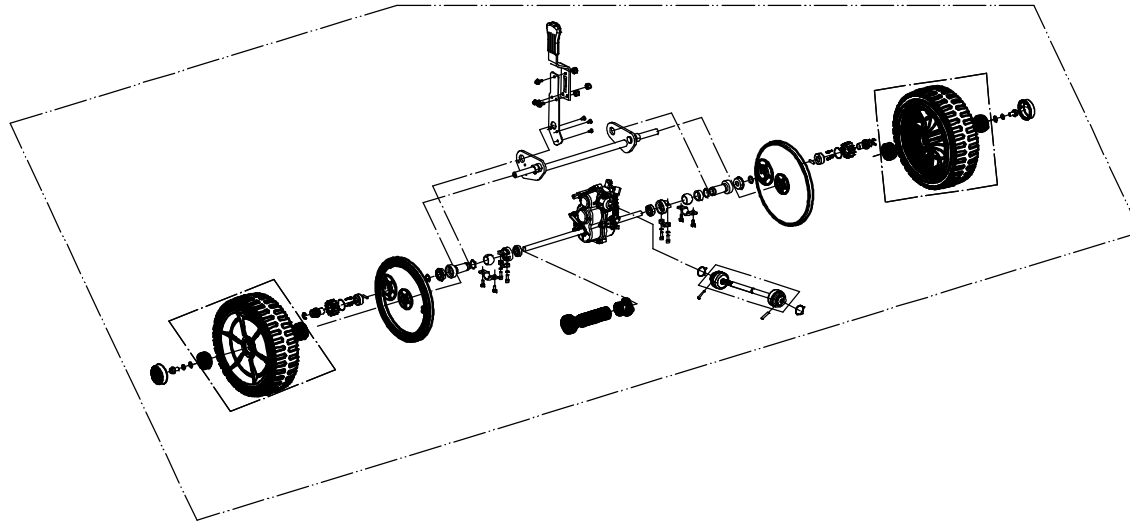

WBBC537SCV Spare Parts Price List Service Code: W537VCC020B240415

Subassembly code	Name_English	Machine Breakdown	Parts List
1	Engine		
2	Blade system	2.pdf	Main Body
3	Main body	3.pdf	Blade Components
4	Handle and controls	4.pdf	Front Axle
5	Rear Axle	5.pdf	Rear Axle
6	Right-front wheel	6.pdf	Handle And Controls
7	Left-front wheel	7.pdf	Grass Catcher

Model:WBBC537SCV
Service code: W537VCC020B240415

2 Part2 Blade system Spare Parts List			
Order	Part Number	Name_English	Quantity
1	0102010020	Bolt - M10*20	5
2	BC53AB09000/44	Engine seat	1
3	0302010000	Big washer - M10	6
4	48R0162413	Bolt - 5/16*24牙*25	4
5	1102005018	Key - 5*5*8	1
6	BC53AB01000B1	Safety clutch	1
7	0401008000	Circlip - M8	8
8	0101008025/10P9	Bolt - M8*25	1
9	BC53AB02000	Blade shaft component	1
10	6005-2RS	Bearing	3
11	BC53AB03000	Blade shaft	1
12	BC53AB05000/22	Bearing seat	1
13	BC45BB07000B1/02	Spacer for blade shaft bearing	1
14	0901047000	Circlip - M47	2
15	BC53AB06000	Adapter	1
16	BC53AB07000/01	Grass proof of protective sleeve	1
17	BC53AB04000/22	Blade	1
18	BC53AB08000/04	Belleville spring	1
19	0202010000	Nylon lock nut - M10	2
20	0301008000	Flat washer - M8	6
21	0101008030	Bolt - M8*30	6
22	BC45TB09000/22	Flail blade	2

Model:WBBC537SCV
Service code: W537VCC020B240415
Main body

3	Part3 Main Body Spare Parts List		
Order	Part Number	Name_English	Quantity
1	0219060000	Circle nut - M60	1
2	0304060000	Tab washer for circle nut	1
3	BC53AC01000/44	Limit washer	1
4	BC45TC02000/44	Rotating base	1
5	BC53AC02000/44	Chassis	1
6	GM46A000000060/02	Rear tail axle	1
7	0202006000	Nylon lock nut - M6	10
8	BC53AC04000	Rear deflector	1
9	BC45TC10000	Dust guard	1
10	4820104010	Screw - M6*12	6
11	BC53AC05000/22	Drive shaft shield	1
12	BC53AC06000/40	Bumper	1
13	0102008020	Bolt - M8*20	4
14	BC53AC07000/44	Front baffle	1
15	0104006016	Screw - M6*16	2
16	BC45TC14000B2/22	Indexing plate	1
17	BC45BC11000	Plug for bumper	2