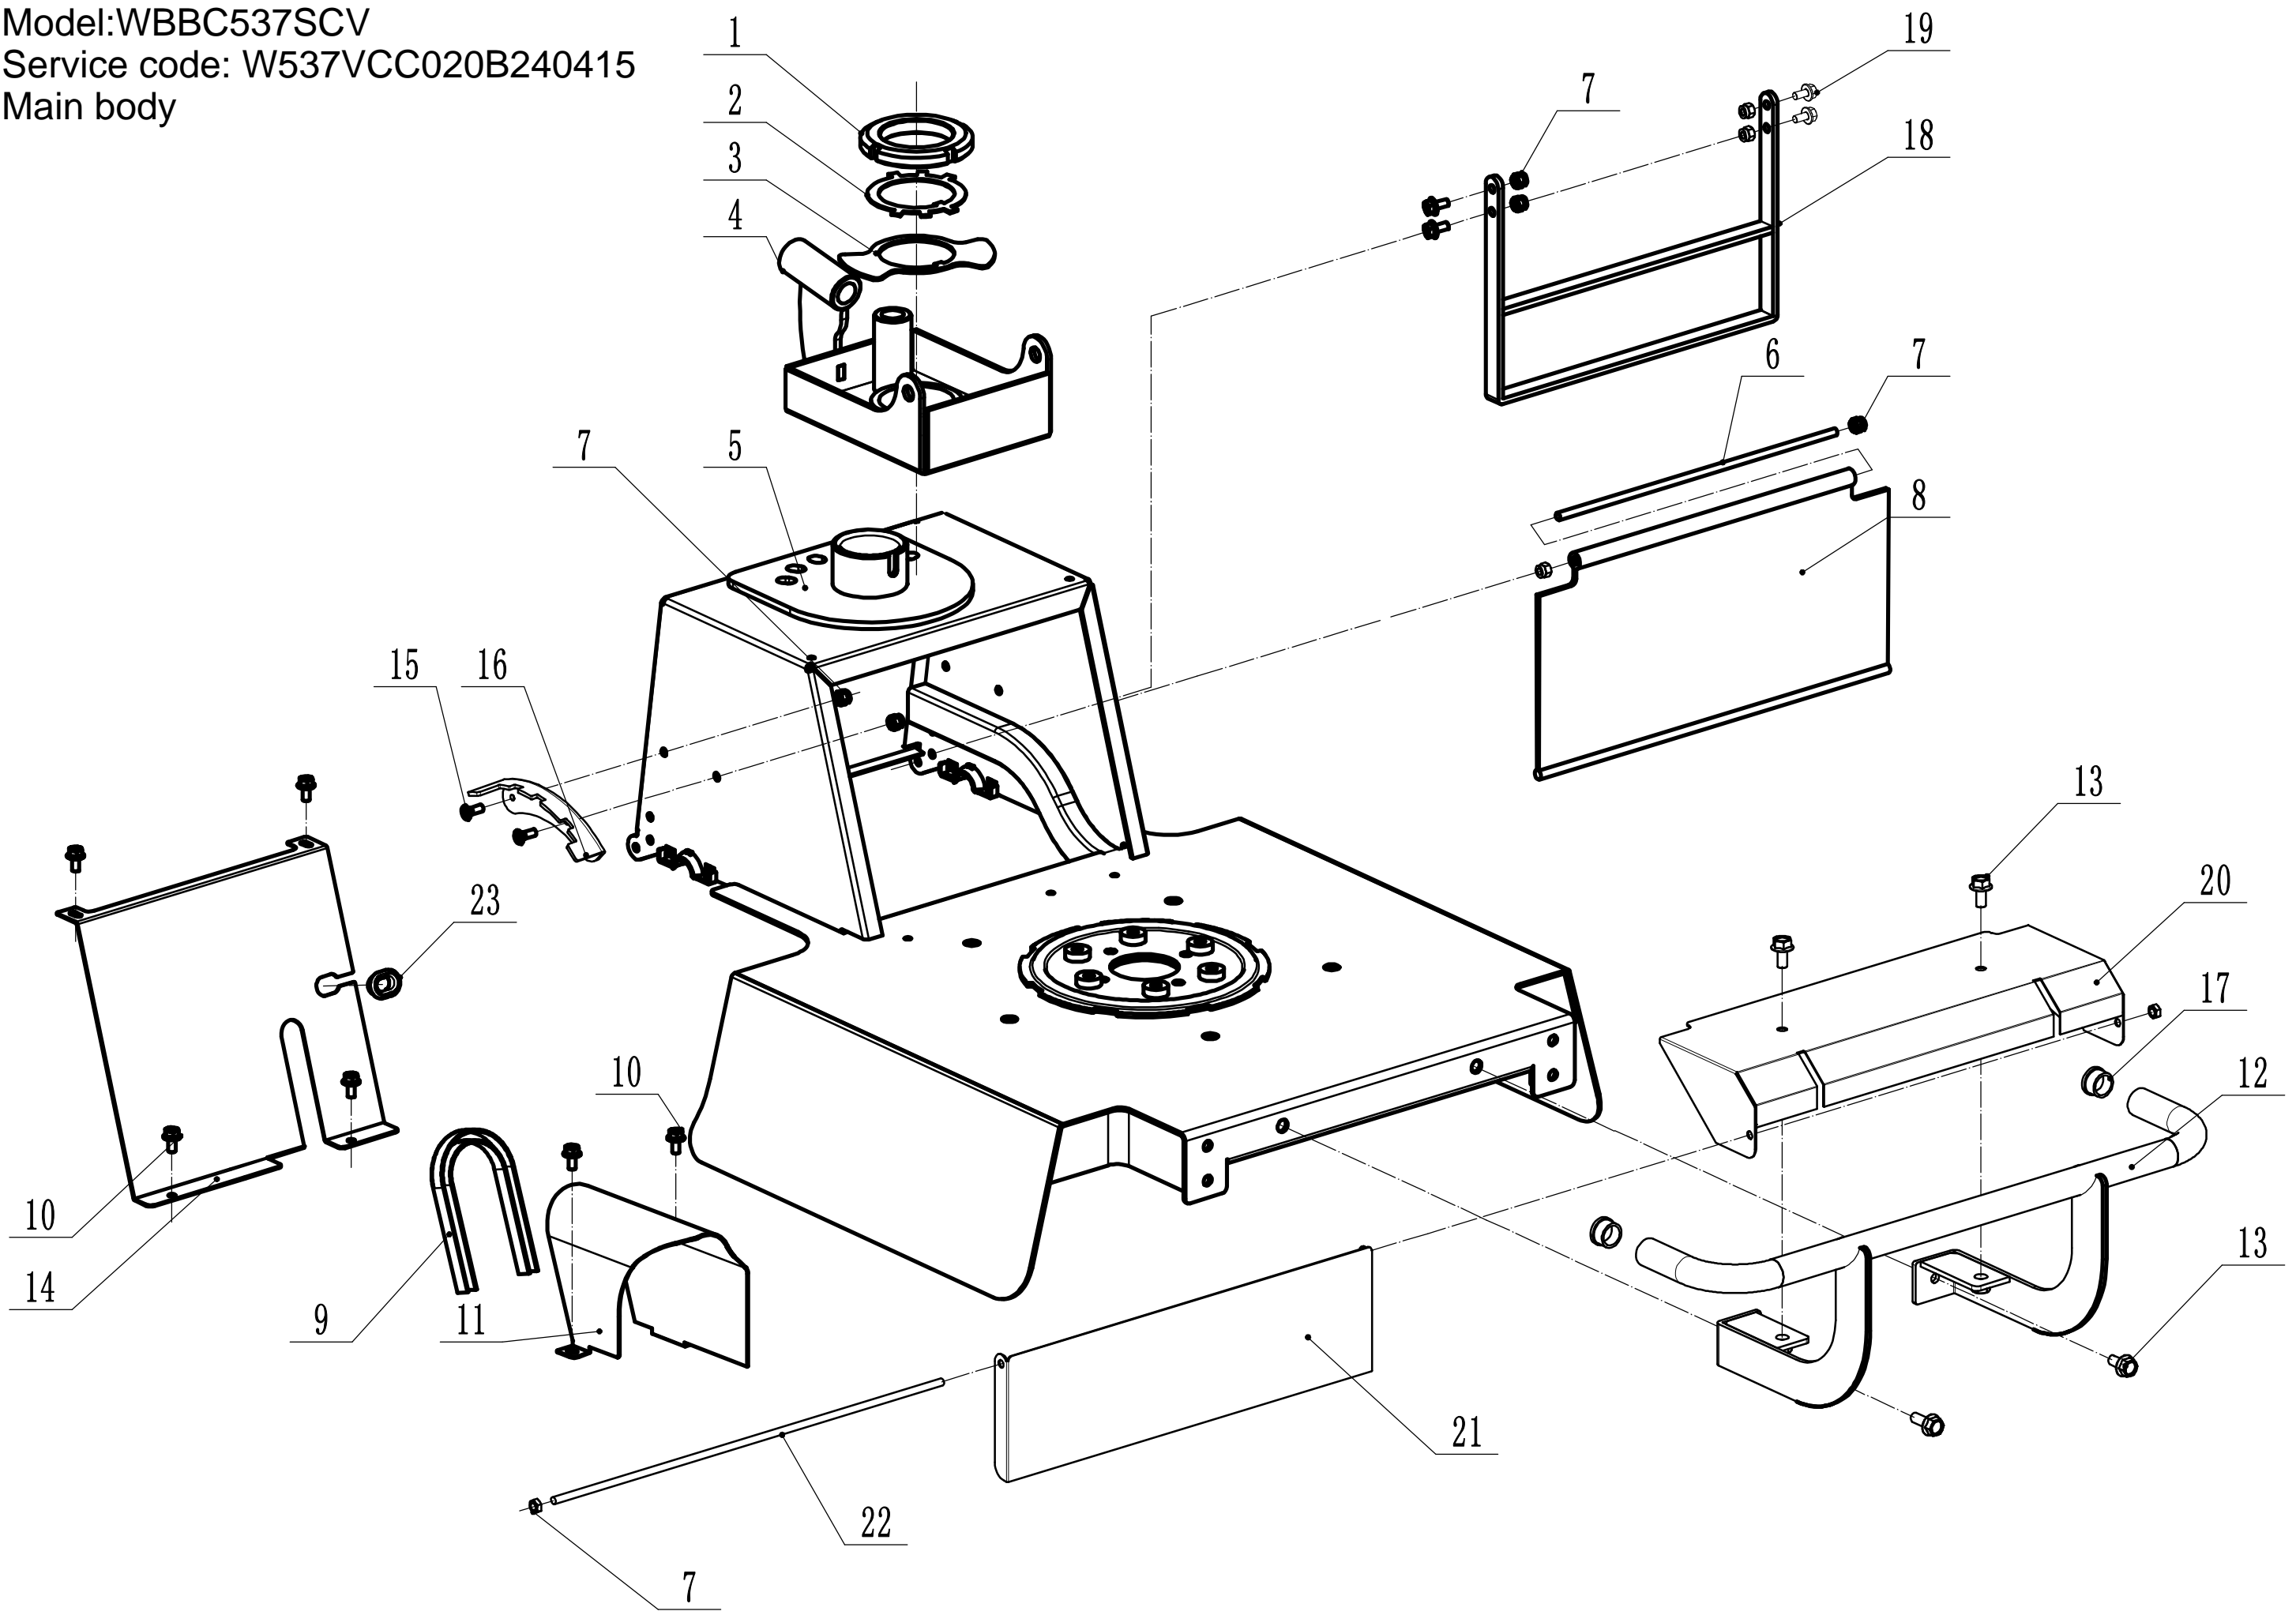

WBBC537SCV Spare Parts Price List Service Code: W537VCC020B240415

Subassembly code	Name_English	Machine Breakdown	Parts List
1	Engine		
2	Blade system	2.pdf	Main Body
3	Main body	3.pdf	Blade Components
4	Handle and controls	4.pdf	Front Axle
5	Rear Axle	5.pdf	Rear Axle
6	Right-front wheel	6.pdf	Handle And Controls
7	Left-front wheel	7.pdf	Grass Catcher

Model:WBBC537SCV
Service code: W537VCC020B240415

2 Part2 Blade system Spare Parts List			
Order	Part Number	Name_English	Quantity
1	0102010020	Bolt - M10*20	5
2	BC53AB09000/44	Engine seat	1
3	0302010000	Big washer - M10	6
4	48R0162413	Bolt - 5/16*24牙*25	4
5	1102005018	Key - 5*5*8	1
6	BC53AB01000B1	Safety clutch	1
7	0401008000	Circlip - M8	8
8	0101008025/10P9	Bolt - M8*25	1
9	BC53AB02000	Blade shaft component	1
10	6005-2RS	Bearing	3
11	BC53AB03000	Blade shaft	1
12	BC53AB05000/22	Bearing seat	1
13	BC45BB07000B1/02	Spacer for blade shaft bearing	1
14	0901047000	Circlip - M47	2
15	BC53AB06000	Adapter	1
16	BC53AB07000/01	Grass proof of protective sleeve	1
17	BC53AB04000/22	Blade	1
18	BC53AB08000/04	Belleville spring	1
19	0202010000	Nylon lock nut - M10	2
20	0301008000	Flat washer - M8	6
21	0101008030	Bolt - M8*30	6
22	BC45TB09000/22	Flail blade	2

Model:WBBC537SCV
Service code: W537VCC020B240415
Main body

3	Part3 Main Body Spare Parts List		
Order	Part Number	Name_English	Quantity
1	0219060000	Circle nut - M60	1
2	0304060000	Tab washer for circle nut	1
3	BC53AC01000/44	Limit washer	1
4	BC45TC02000/44	Rotating base	1
5	BC53AC02000/44	Chassis	1
6	GM46A000000060/02	Rear tail axle	1
7	0202006000	Nylon lock nut - M6	10
8	BC53AC04000	Rear deflector	1
9	BC45TC10000	Dust guard	1
10	4820104010	Screw - M6*12	6
11	BC53AC05000/22	Drive shaft shield	1
12	BC53AC06000/40	Bumper	1
13	0102008020	Bolt - M8*20	4
14	BC53AC07000/44	Front baffle	1
15	0104006016	Screw - M6*16	2
16	BC45TC14000B2/22	Indexing plate	1
17	BC45BC11000	Plug for bumper	2