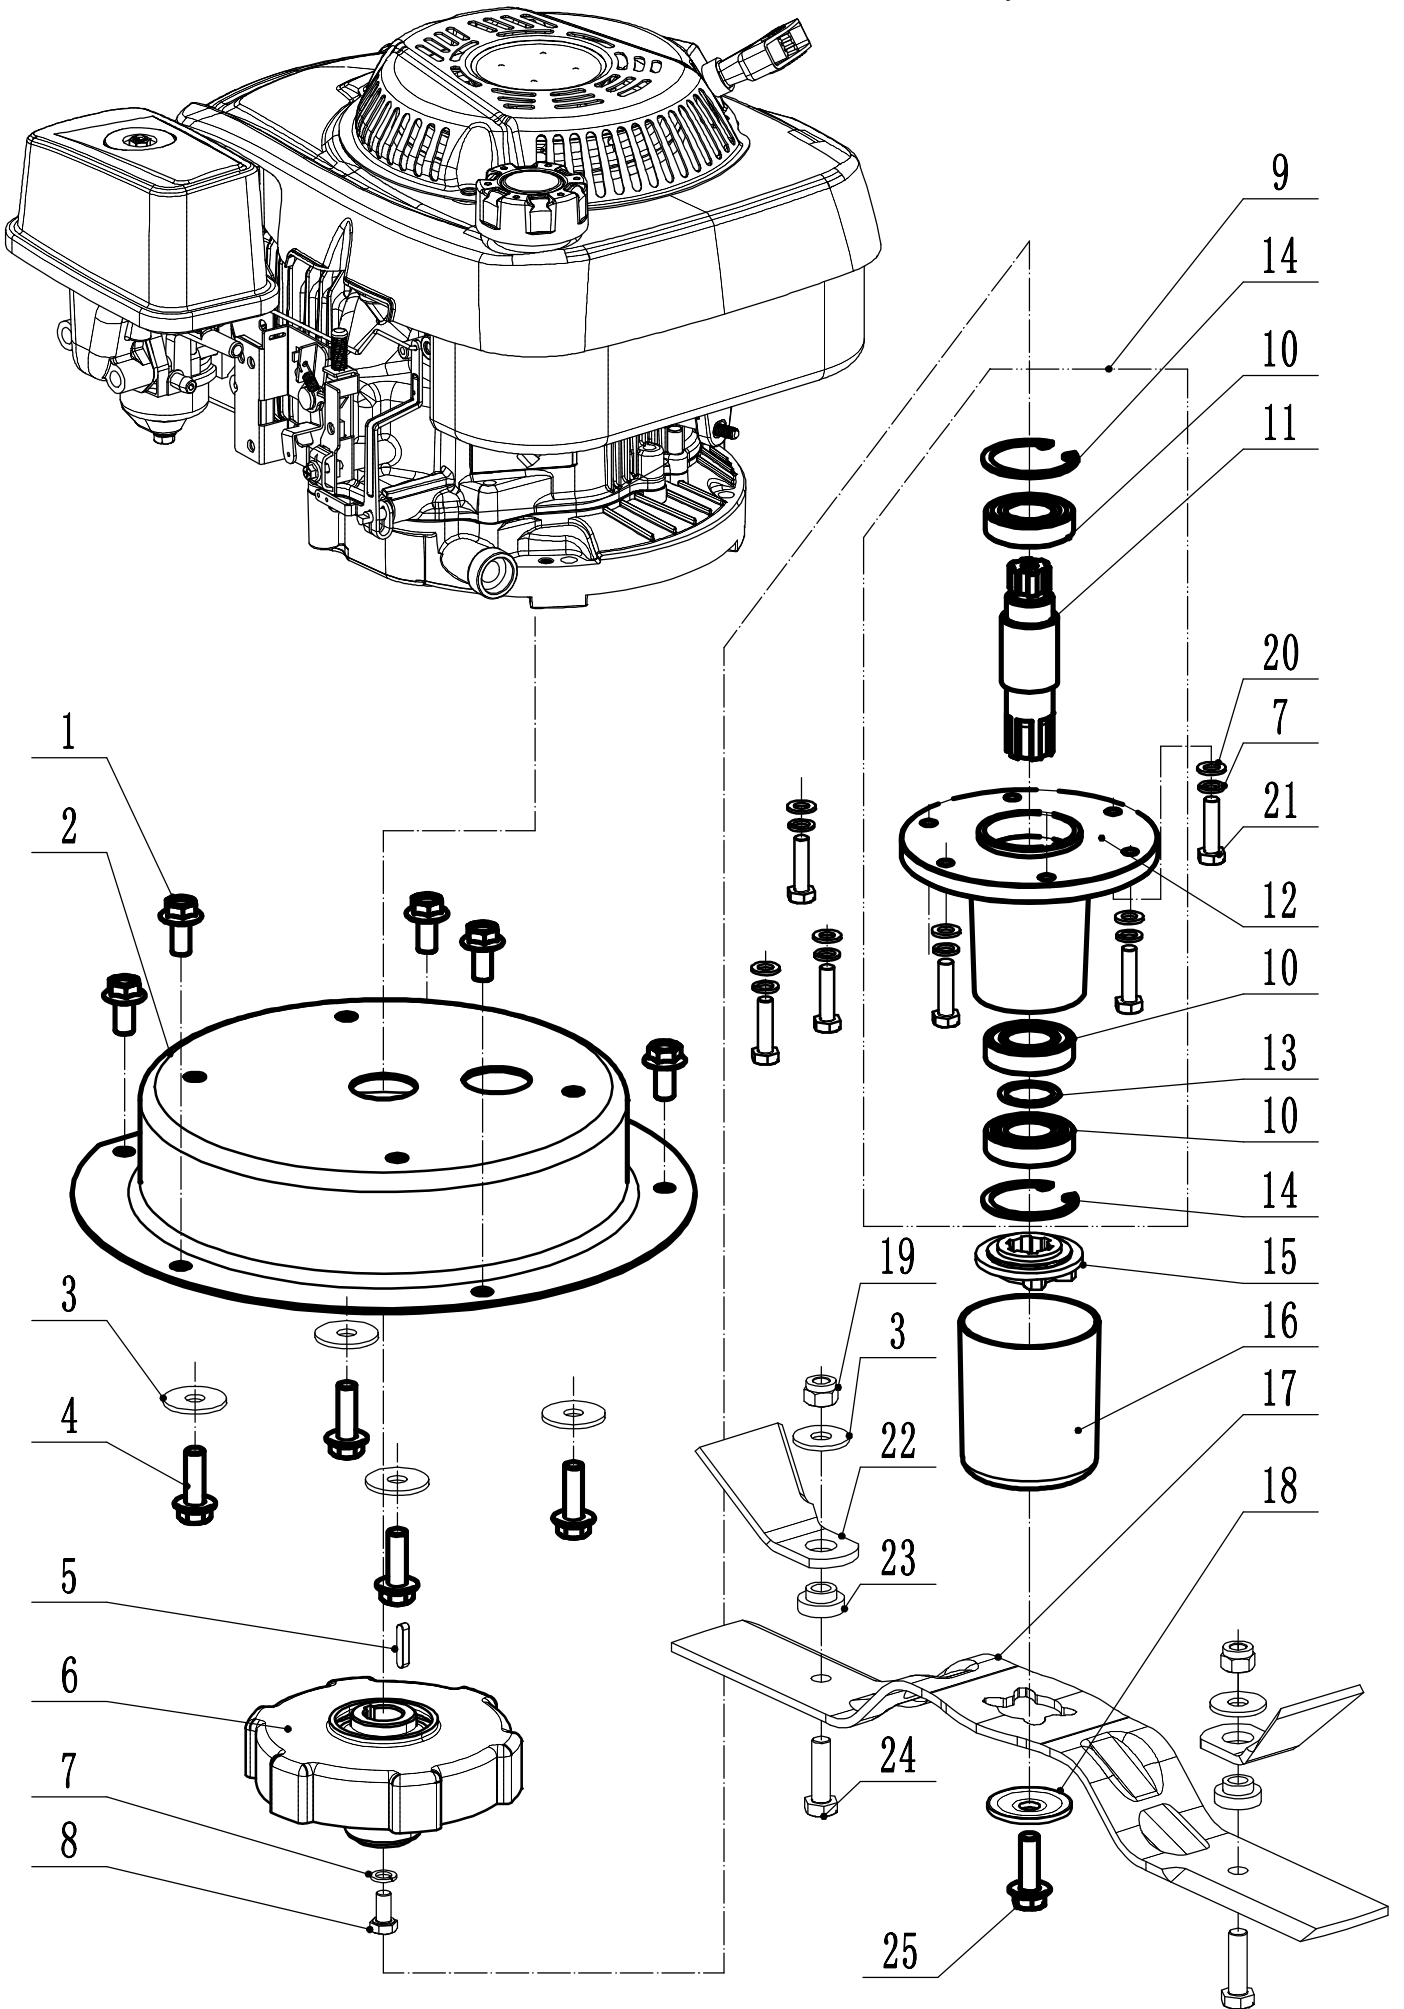

WBBC537SCV Spare Parts Price List Service Code: W537VCC020B240415

Subassembly code	Name_English	Machine Breakdown	Parts List
1	Engine		
2	Blade system	2.pdf	Main Body
3	Main body	3.pdf	Blade Components
4	Handle and controls	4.pdf	Front Axle
5	Rear Axle	5.pdf	Rear Axle
6	Right-front wheel	6.pdf	Handle And Controls
7	Left-front wheel	7.pdf	Grass Catcher

Model:WBBC537SCV
Service code: W537VCC020B240415

2 Part2 Blade system Spare Parts List			
Order	Part Number	Name_English	Quantity
1	0102010020	Bolt - M10*20	5
2	BC53AB09000/44	Engine seat	1
3	0302010000	Big washer - M10	6
4	48R0162413	Bolt - 5/16*24牙*25	4
5	1102005018	Key - 5*5*8	1
6	BC53AB01000B1	Safety clutch	1
7	0401008000	Circlip - M8	8
8	0101008025/10P9	Bolt - M8*25	1
9	BC53AB02000	Blade shaft component	1
10	6005-2RS	Bearing	3
11	BC53AB03000	Blade shaft	1
12	BC53AB05000/22	Bearing seat	1
13	BC45BB07000B1/02	Spacer for blade shaft bearing	1
14	0901047000	Circlip - M47	2
15	BC53AB06000	Adapter	1
16	BC53AB07000/01	Grass proof of protective sleeve	1
17	BC53AB04000/22	Blade	1
18	BC53AB08000/04	Belleville spring	1
19	0202010000	Nylon lock nut - M10	2
20	0301008000	Flat washer - M8	6
21	0101008030	Bolt - M8*30	6
22	BC45TB09000/22	Flail blade	2

Model:WBBC537SCV
Service code: W537VCC020B240415
Main body

3	Part3 Main Body Spare Parts List		
Order	Part Number	Name_English	Quantity
1	0219060000	Circle nut - M60	1
2	0304060000	Tab washer for circle nut	1
3	BC53AC01000/44	Limit washer	1
4	BC45TC02000/44	Rotating base	1
5	BC53AC02000/44	Chassis	1
6	GM46A000000060/02	Rear tail axle	1
7	0202006000	Nylon lock nut - M6	10
8	BC53AC04000	Rear deflector	1
9	BC45TC10000	Dust guard	1
10	4820104010	Screw - M6*12	6
11	BC53AC05000/22	Drive shaft shield	1
12	BC53AC06000/40	Bumper	1
13	0102008020	Bolt - M8*20	4
14	BC53AC07000/44	Front baffle	1
15	0104006016	Screw - M6*16	2
16	BC45TC14000B2/22	Indexing plate	1
17	BC45BC11000	Plug for bumper	2