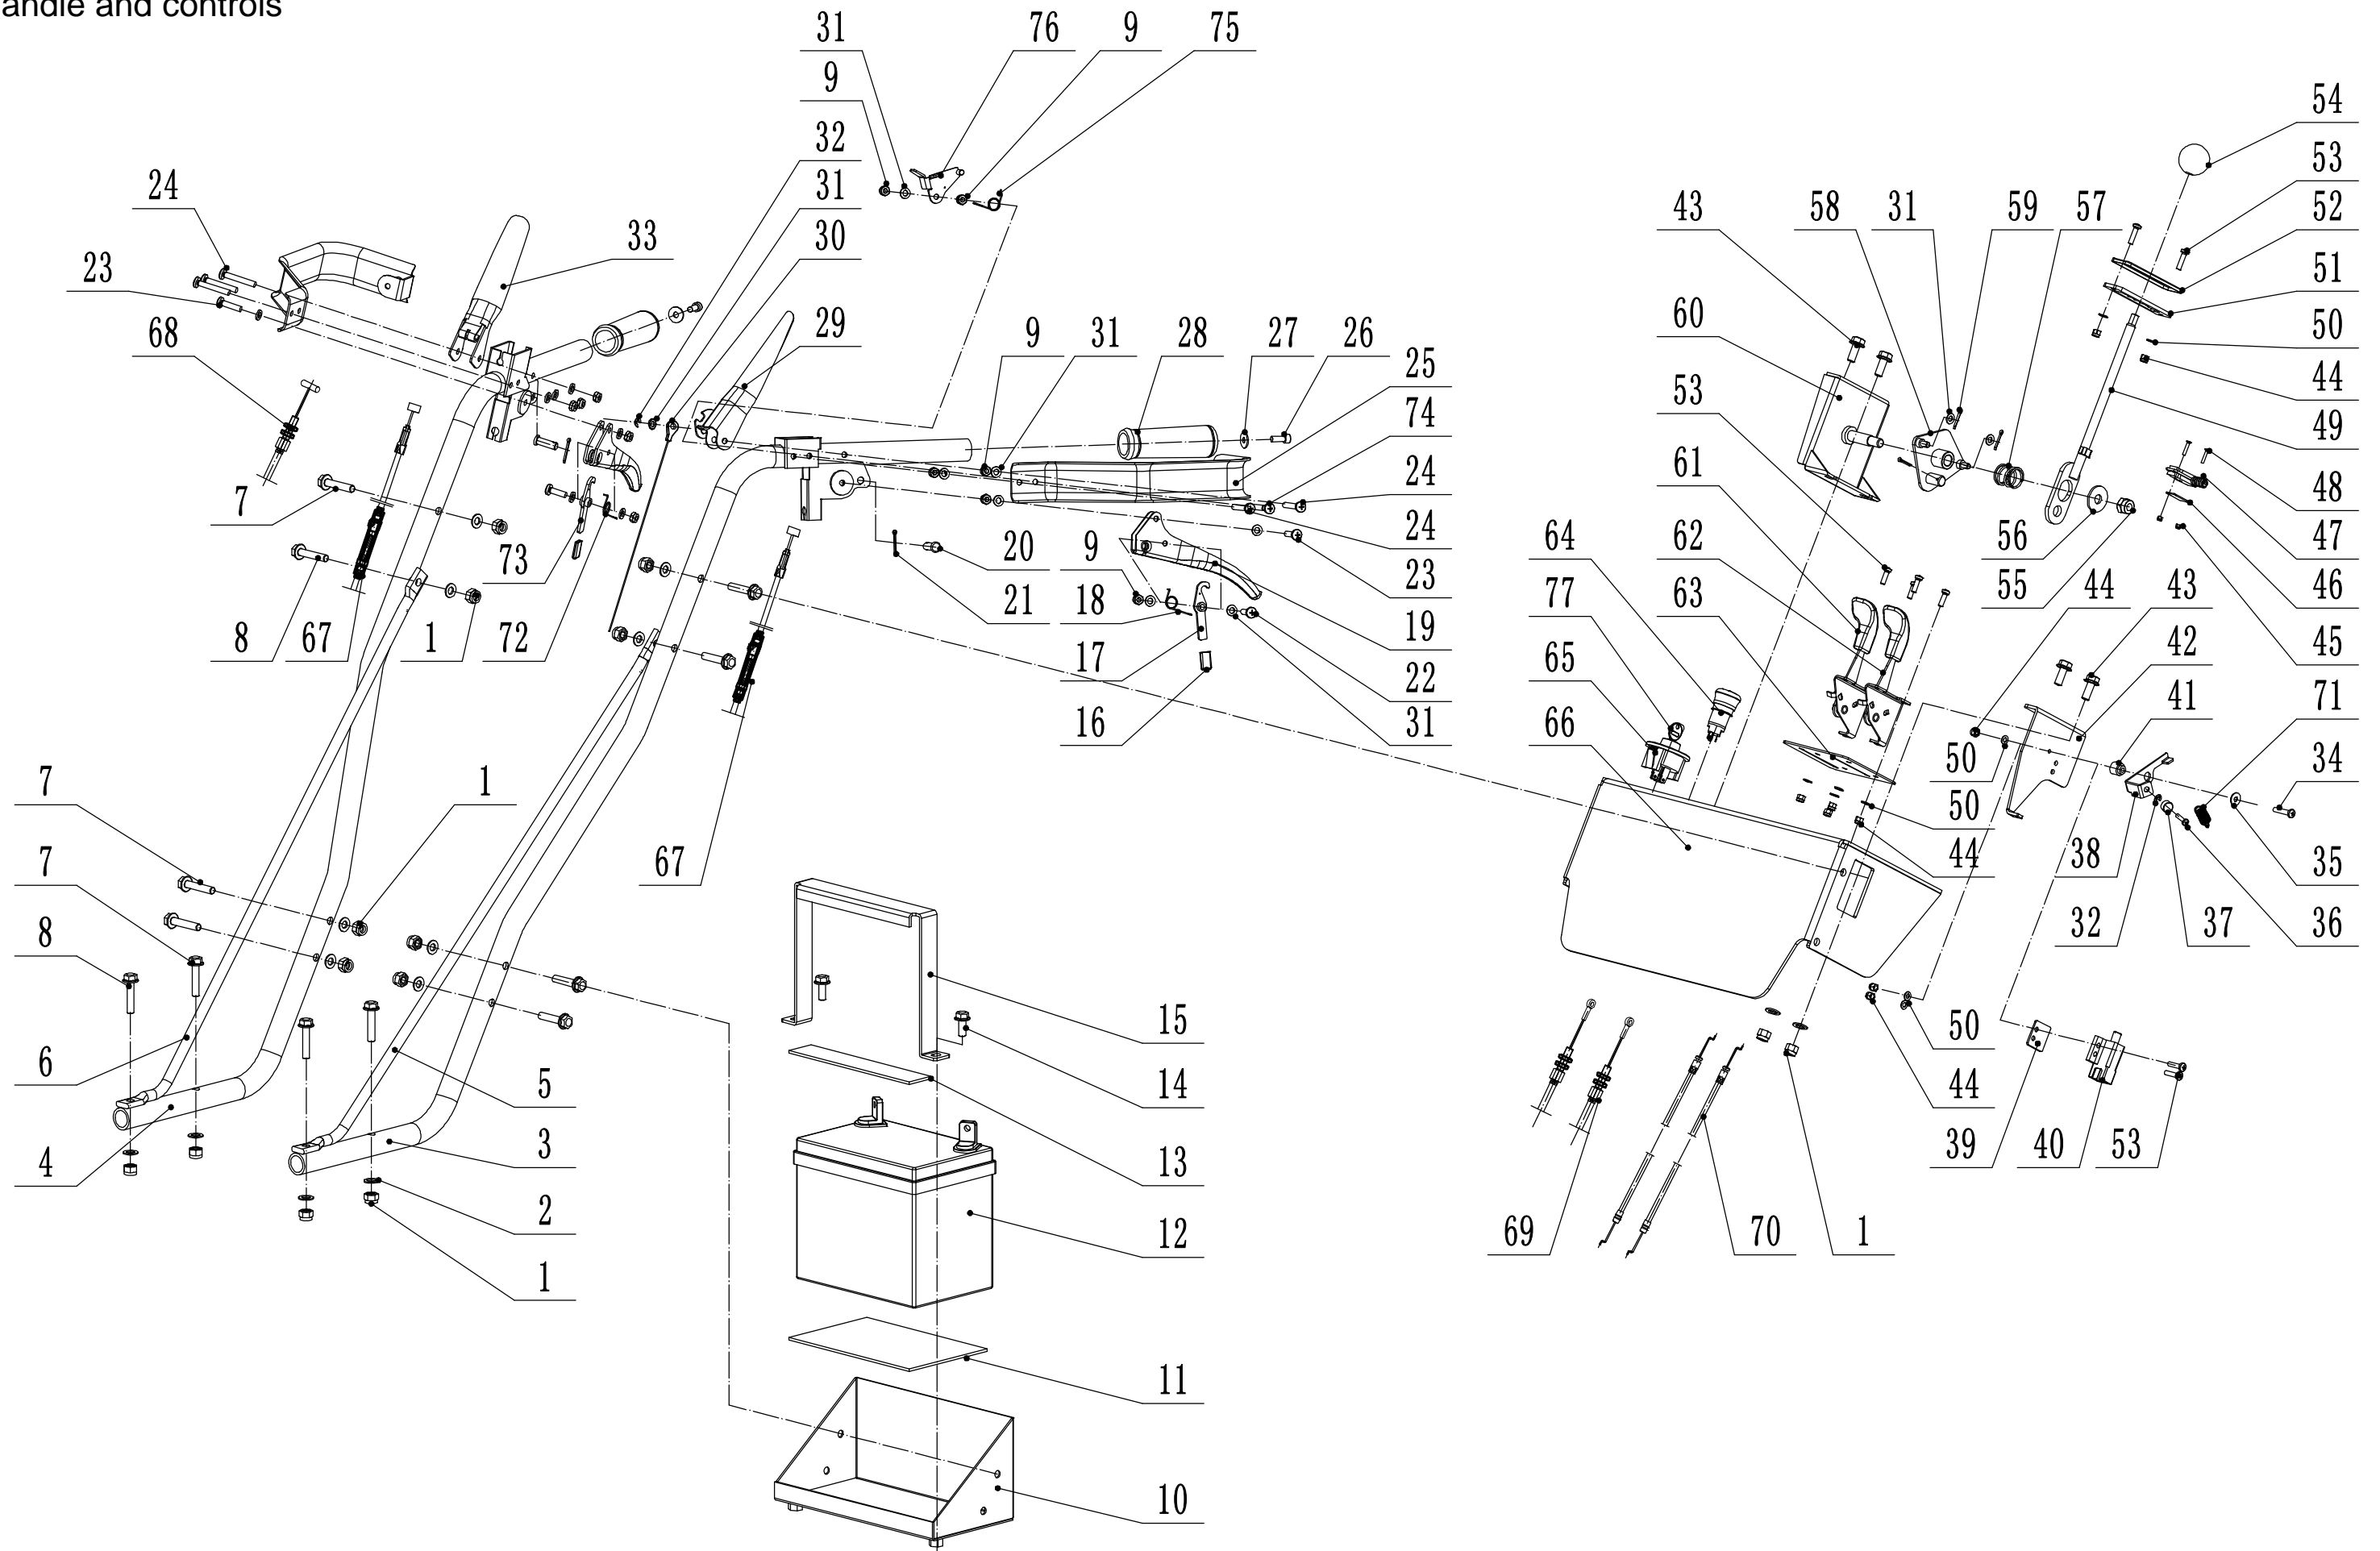

Model: WBBC7623LC
Service code: WBBC7623LC2410
Handle and controls

5	Part5 Handle and controls Spare parts list		
Order	Part number	Name_English	Quantity
1	0202008000	Nut - M8	14
2	0301008000	Flat washer - ϕ8	14
3	1395000144	Left handle	1
4	1395000644	Right handle	1
5	1395001144	Left reinforcement rod	1
6	1395001244	Right reinforcement rod	1
7	0102008040	Bolt - M8*40	8
8	0102008045	Bolt - M8*45	4
9	0202006000	Lock nut - M6	11
10	1395001344	Battery bracket	1
11	13950057	Battery pad 2	1
12	DC12036	Battery	1
13	13950058	Battery pad 1	1
14	0128008020	Bolt - M8*20	2
15	1395001622	Battery pressure plate	1
16	13950059	Handle sheath	2
17	1395001702	Left parking lock hook	1
18	13950020	Left parking spring	1
19	1395002122	Brake steering handle	2
20	0801008024	Pin - 8*24	2
21	05012P5022	Splitpin - 2.5*22	2
22	0104006025	Screw - M6*25	2
23	0104006035	Screw - M6*35	2
24	0104006040	Screw - M6*40	5
25	1395002240	Hand guard	2
26	0103006020	Screw - M6*20	2
27	0302006000	Big washer - ϕ6	2
28	45A0323010	Big handle sheath	2
29	1395002349	Blade disc handle	1
30	13950025	Blade disc cable	1
31	0301006000	Flat washer - ϕ6	17
32	1301005000	Circlip - ϕ5	2
33	1395002640	Clutch handle	1
34	0104005025	Screw - M5*25	1
35	0302005000	Big washer - ϕ5	1
36	0104004012	Bolt - M4*12	1
37	1395002702	Binding post	1
38	1395002802	pressing plate	1
39	1395002902	Start switch pad	1
40	Z61C0300	Control switch	1
41	1395003002	Support sleeve	1
42	1395003101	Support plate	1
43	0102008020	Bolt - M8*20	4
44	0202005000	Lock nut - M5	9
45	0202003000	Lock nut - M3	2
46	Z42ED14000/22	Pressure plate for micro switch	1
47	13950032	Micro switch	1
48	0104003025	Screw - M3*25	2
49	1395003301	Speed adjusting handle	1
50	0301005000	Flat washer - ϕ5	9
51	13950036	Limit plate	1