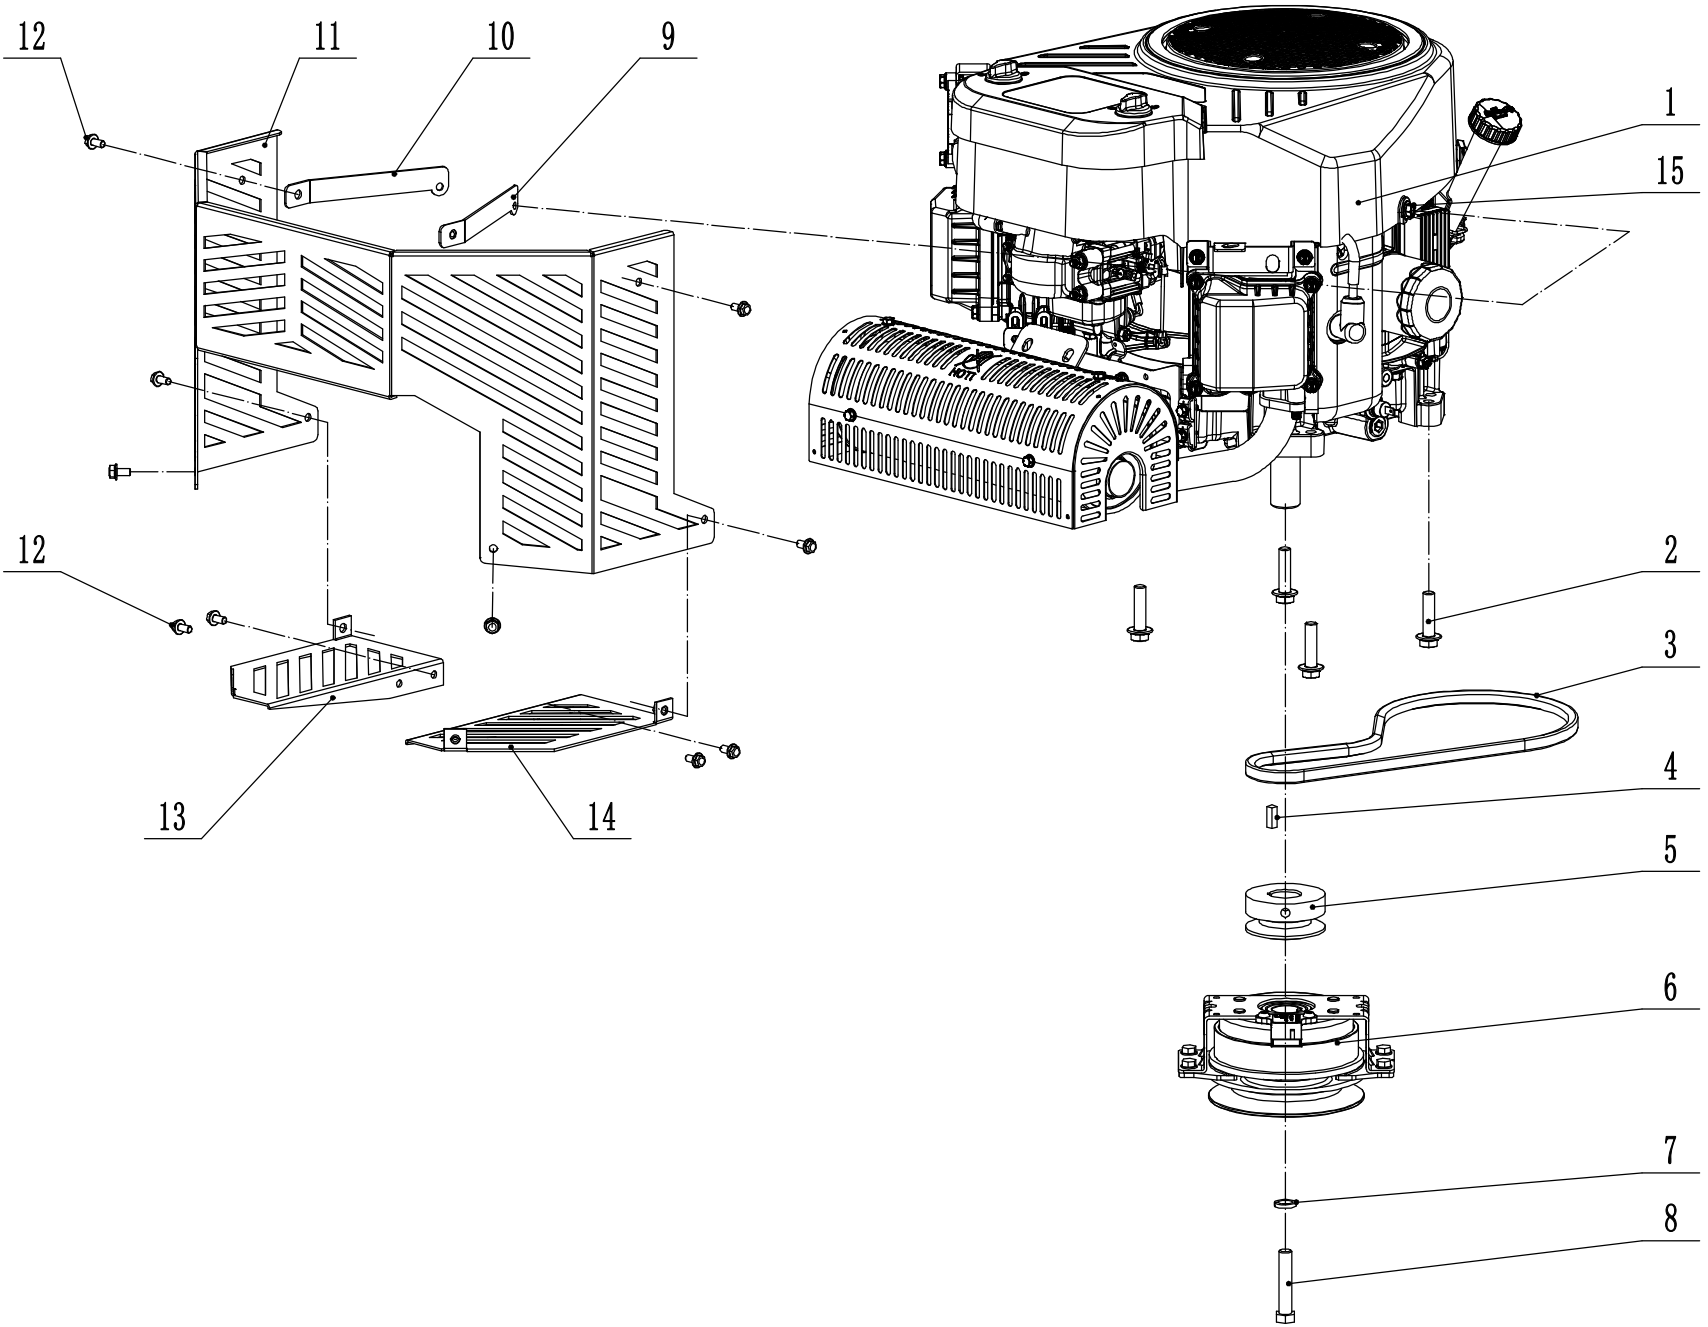

Subassembly code	Name_English	Machine breakdown	parts list
1	Engine part		
2	Blade system		
3	Main base plate		
4	Rear axle		
5	Handle and controls		
6	Wiring loom		

Model: WBBC7623LC
Service code: WBBC7623LC2406
Engine part

1	Part1 Engine Spare parts list		
Order	Part number	Name_English	Quantity
1	LC2P80F/L1256	Engine	1
2	5320115010	Bolt - 3/8-16*25.4 12.9	4
3	13910001	Belt	1
4	13910014	Key	1
5	1391000202	Engine pulley	1
6	13910017	Clutch	1
7	13810010	Spring washer - 7/16	1
8	DL20204C2	Bolt - 7/16-20*2-1/2 10.9	1
9	1391000540	Left fixed plate	1
10	1391000740	Right fixed plate	1
11	1391000940	Engine protective net	1
12	0102006012	Bolt - M6*12	10
13	1391001040	Right support plate	1
14	1391001240	Left support plate	1
15	0102006016	Bolt - M6*16	2