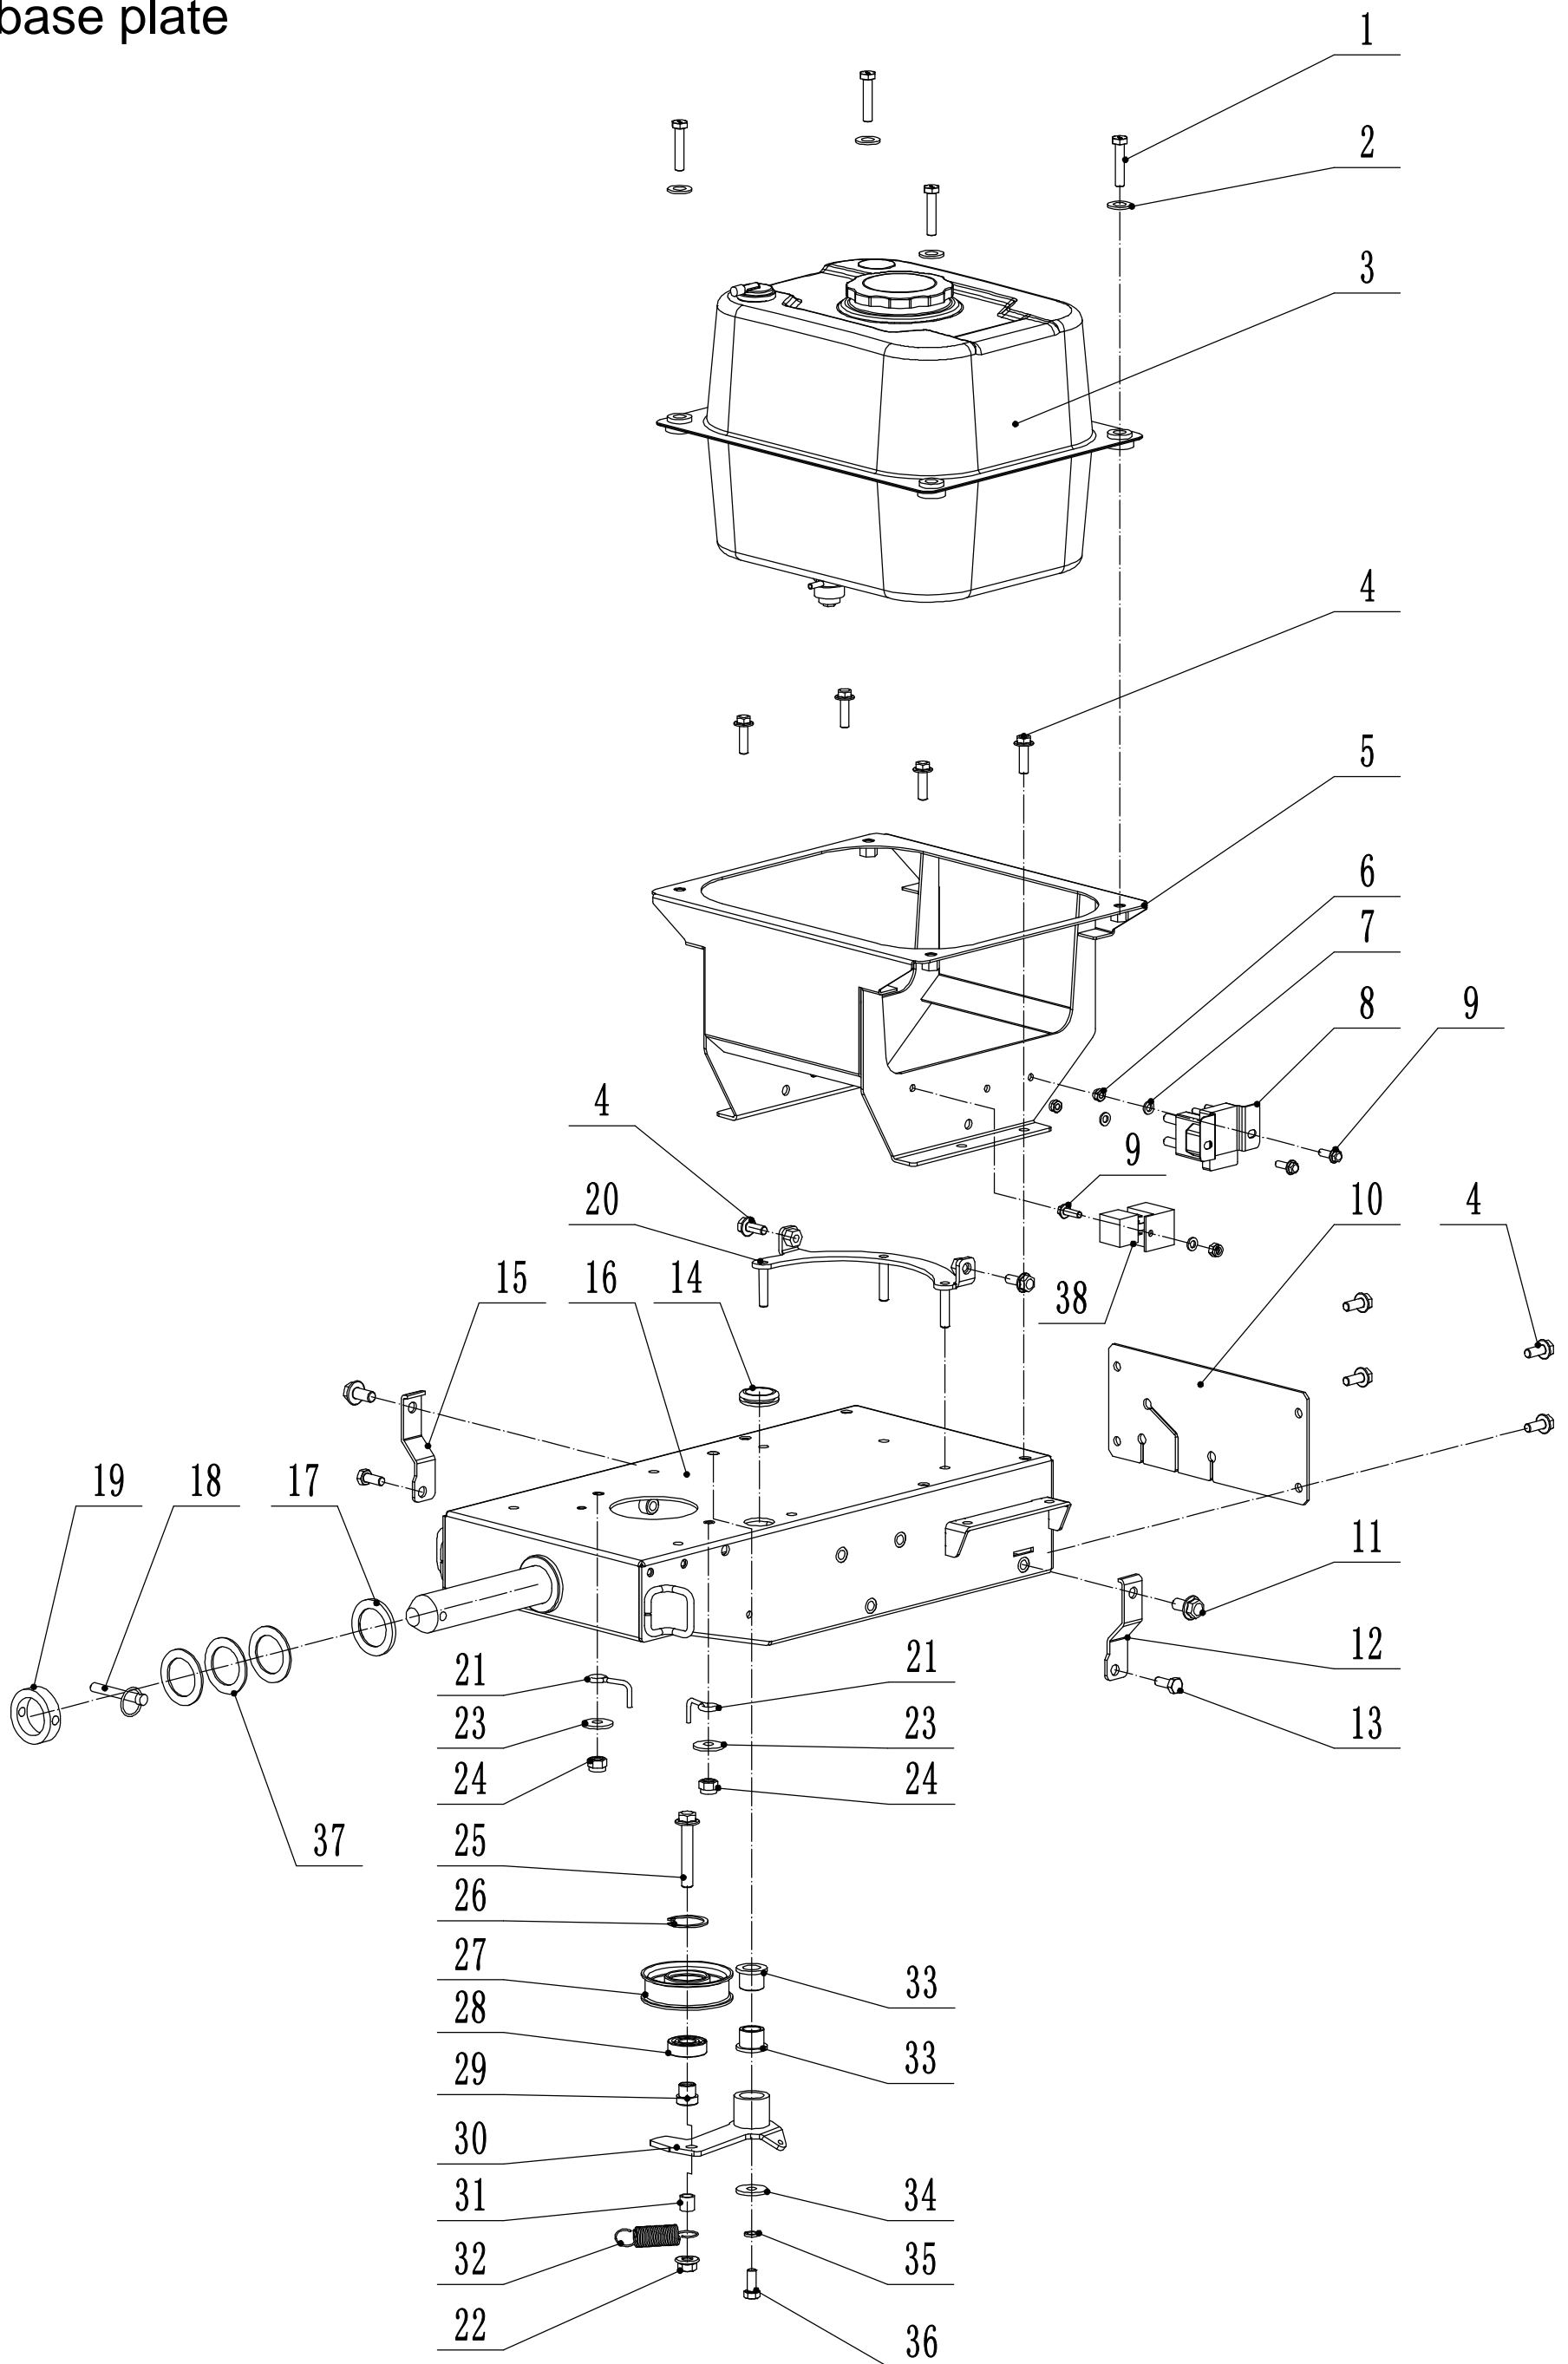

Model: WBBC7623LC
Service code: WBBC7623LC2410
Main base plate

3 Part3 Main base plate Spare parts list			
Order	Part number	Name_English	Quantity
1	0102008030	Bolt - M8*30	4
2	0302008000	Big washer - φ8	4
3	16620-Z120210-H7A0	Tank	1
4	0102008020	Bolt - M8*20	10
5	1393000222	Tank bracket	1
6	0202006000	Lock nut - M6	3
7	0301006000	Flat washer - φ	3
8	WB9670004	Relay	1
9	0102006016	Bolt - M6*16	3
10	1393000622	Rear deflector	1
11	0102010020	Bolt - M10*20	2
12	1393000701	Left support plate	1
13	4820113010	Bolt - 5/16-18×16	2
14	13930034	Rubber ring - Φ25	1
15	1393000801	Right support plate	1
16	1393004344	Main seat plate	1
17	13930018	Positioning sleeve	1
18	13930019	Pin - M8*60	1
19	1393002002	Lock sleeve	1
20	1393002102	Limited rod	1
21	1393002302	Belt limiter	2
22	0204010000	Metal lock nut - M10	1
23	0302010000	Big washer - φ10	2
24	0202010000	Lock nut - M10	2
25	0102010060	Bolt - M10*60	1
26	0901035000	Circlip - 35	1
27	1393003602	Drive tensioner	1
28	6202-2RS	Bearing	1
29	1393002702	Tensioning cushion sleeve	1
30	1393003702	Tensioning arm	1
31	1392002502	Spacer sleeve	1
32	13930032	Tensioning spring	1
33	GM56A060000080	Soliding bearing	2
34	0303008000	Big washer - φ8	1
35	0401008000	Spring washer - φ8	1
36	0101008020	Bolt - M8*20	1
37	1393003302	Spacer	3
38	Z122420014	Relay	1