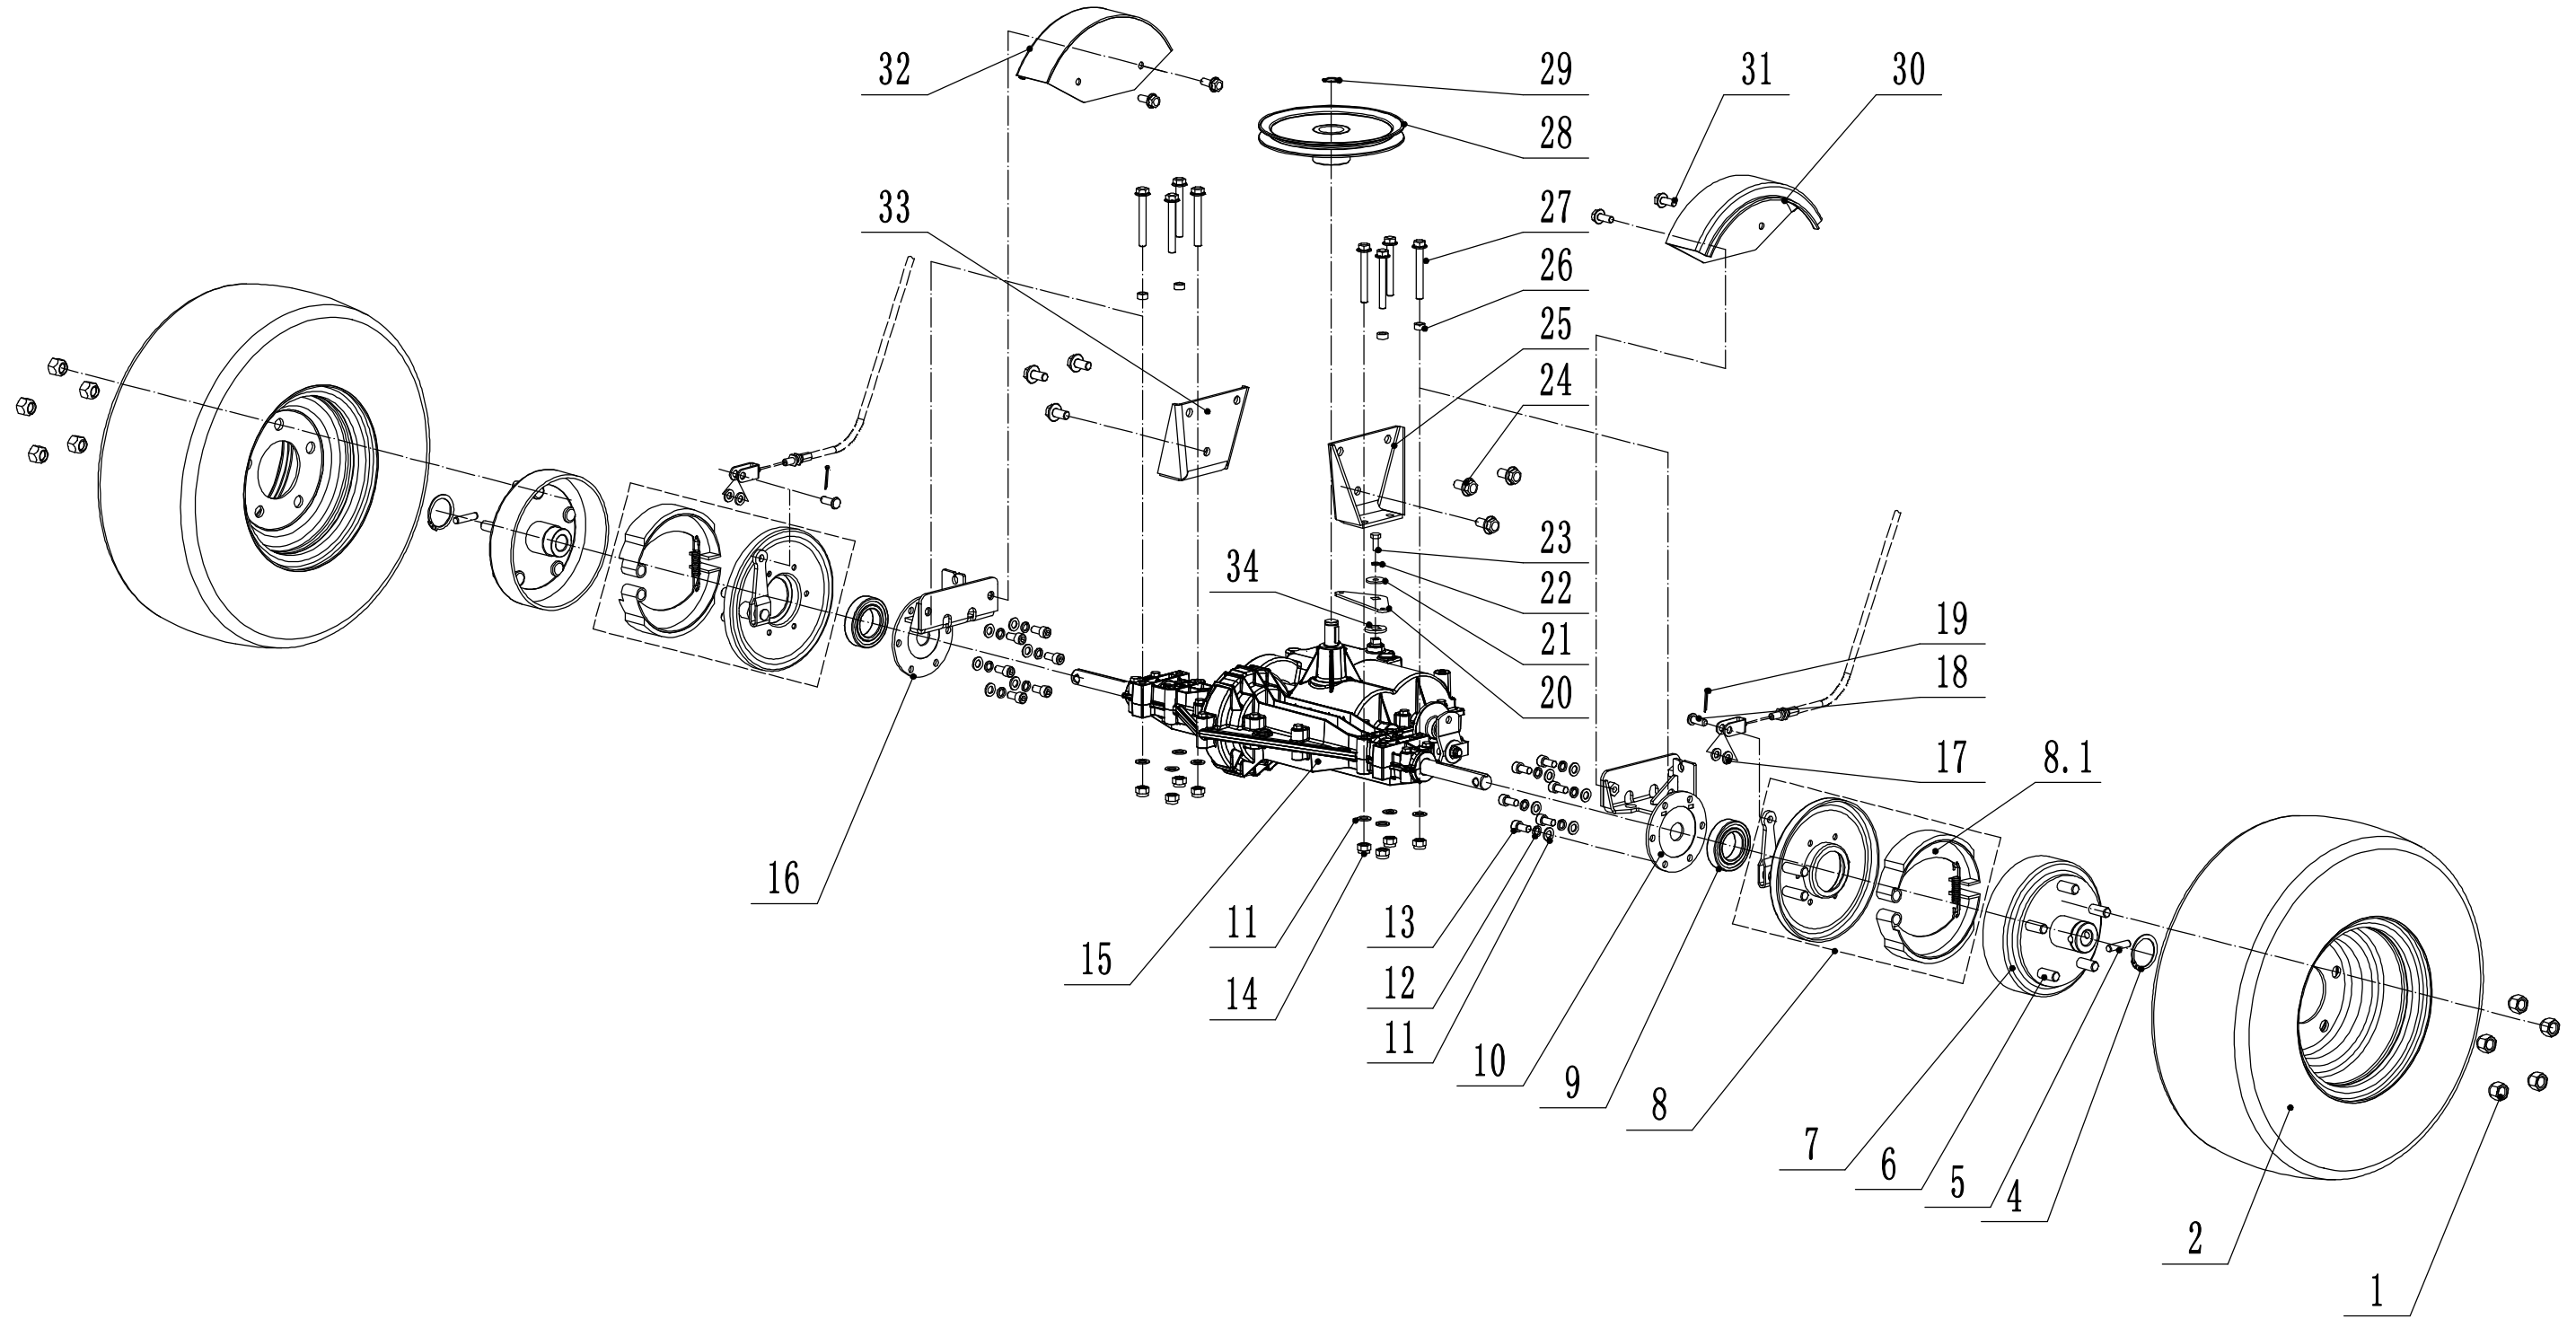

Model: WBBC7623LC
Service code: WBBC7623LC2410
Rear axle

4 Part4 Rear axle Spare parts list			
Order	Part number	Name_English	Quantity
1	13940025	Wheel nut - M12*1.25	10
2	13940026	Wheel	2
4	1001038000	Circlip - Φ38	2
5	0702008035	Pin - Φ8*35	2
6	0111012040B	Wheel bolt - M12*1.25*40	10
7	1394000302	Brake hub flange	2
8	13940004	Brake hub assembly	2
8,1	13940030	Brake block	2
9	6007-2RS	Bearing	2
10	1394000502	Left connecting plate	1
11	0301008000	Flat washer - Φ8	20
12	0401008000	Circlip - Φ8	12
13	0103008016	Screw - M8*16	12
14	0202008000	Nut - M8	8
15	13940009	Transmission	1
16	1394001002	Right connecting plate	1
17	4510117010	Nylon spacer	4
18	0801008020	Pin - 8*20	2
19	05012P5022	Split pin - 2.5*22	2
20	1394001402	Speed regulating plate	1
21	4SC3609020	Big washer	1
22	0401006000	Spring washer - φ6	1
23	CM030000190	Fixing bolt	1
24	0102010020	Bolt - M10*20	6
25	1394002701	Left support seat	1
26	1394001602	Spacer sleeve	4
27	50020002	Bolt - M8*65	8
28	1394001702	Transmission pulley	1
29	1001016000	Circlip - Φ16	1
30	1394002022	Left grass guard	1
31	0102008020	Bolt - M8*20	4
32	1394002322	Right grass guard	1
33	1394002801	Right support seat	1
34	1394002902	Spacer, Speed adjusting board	1