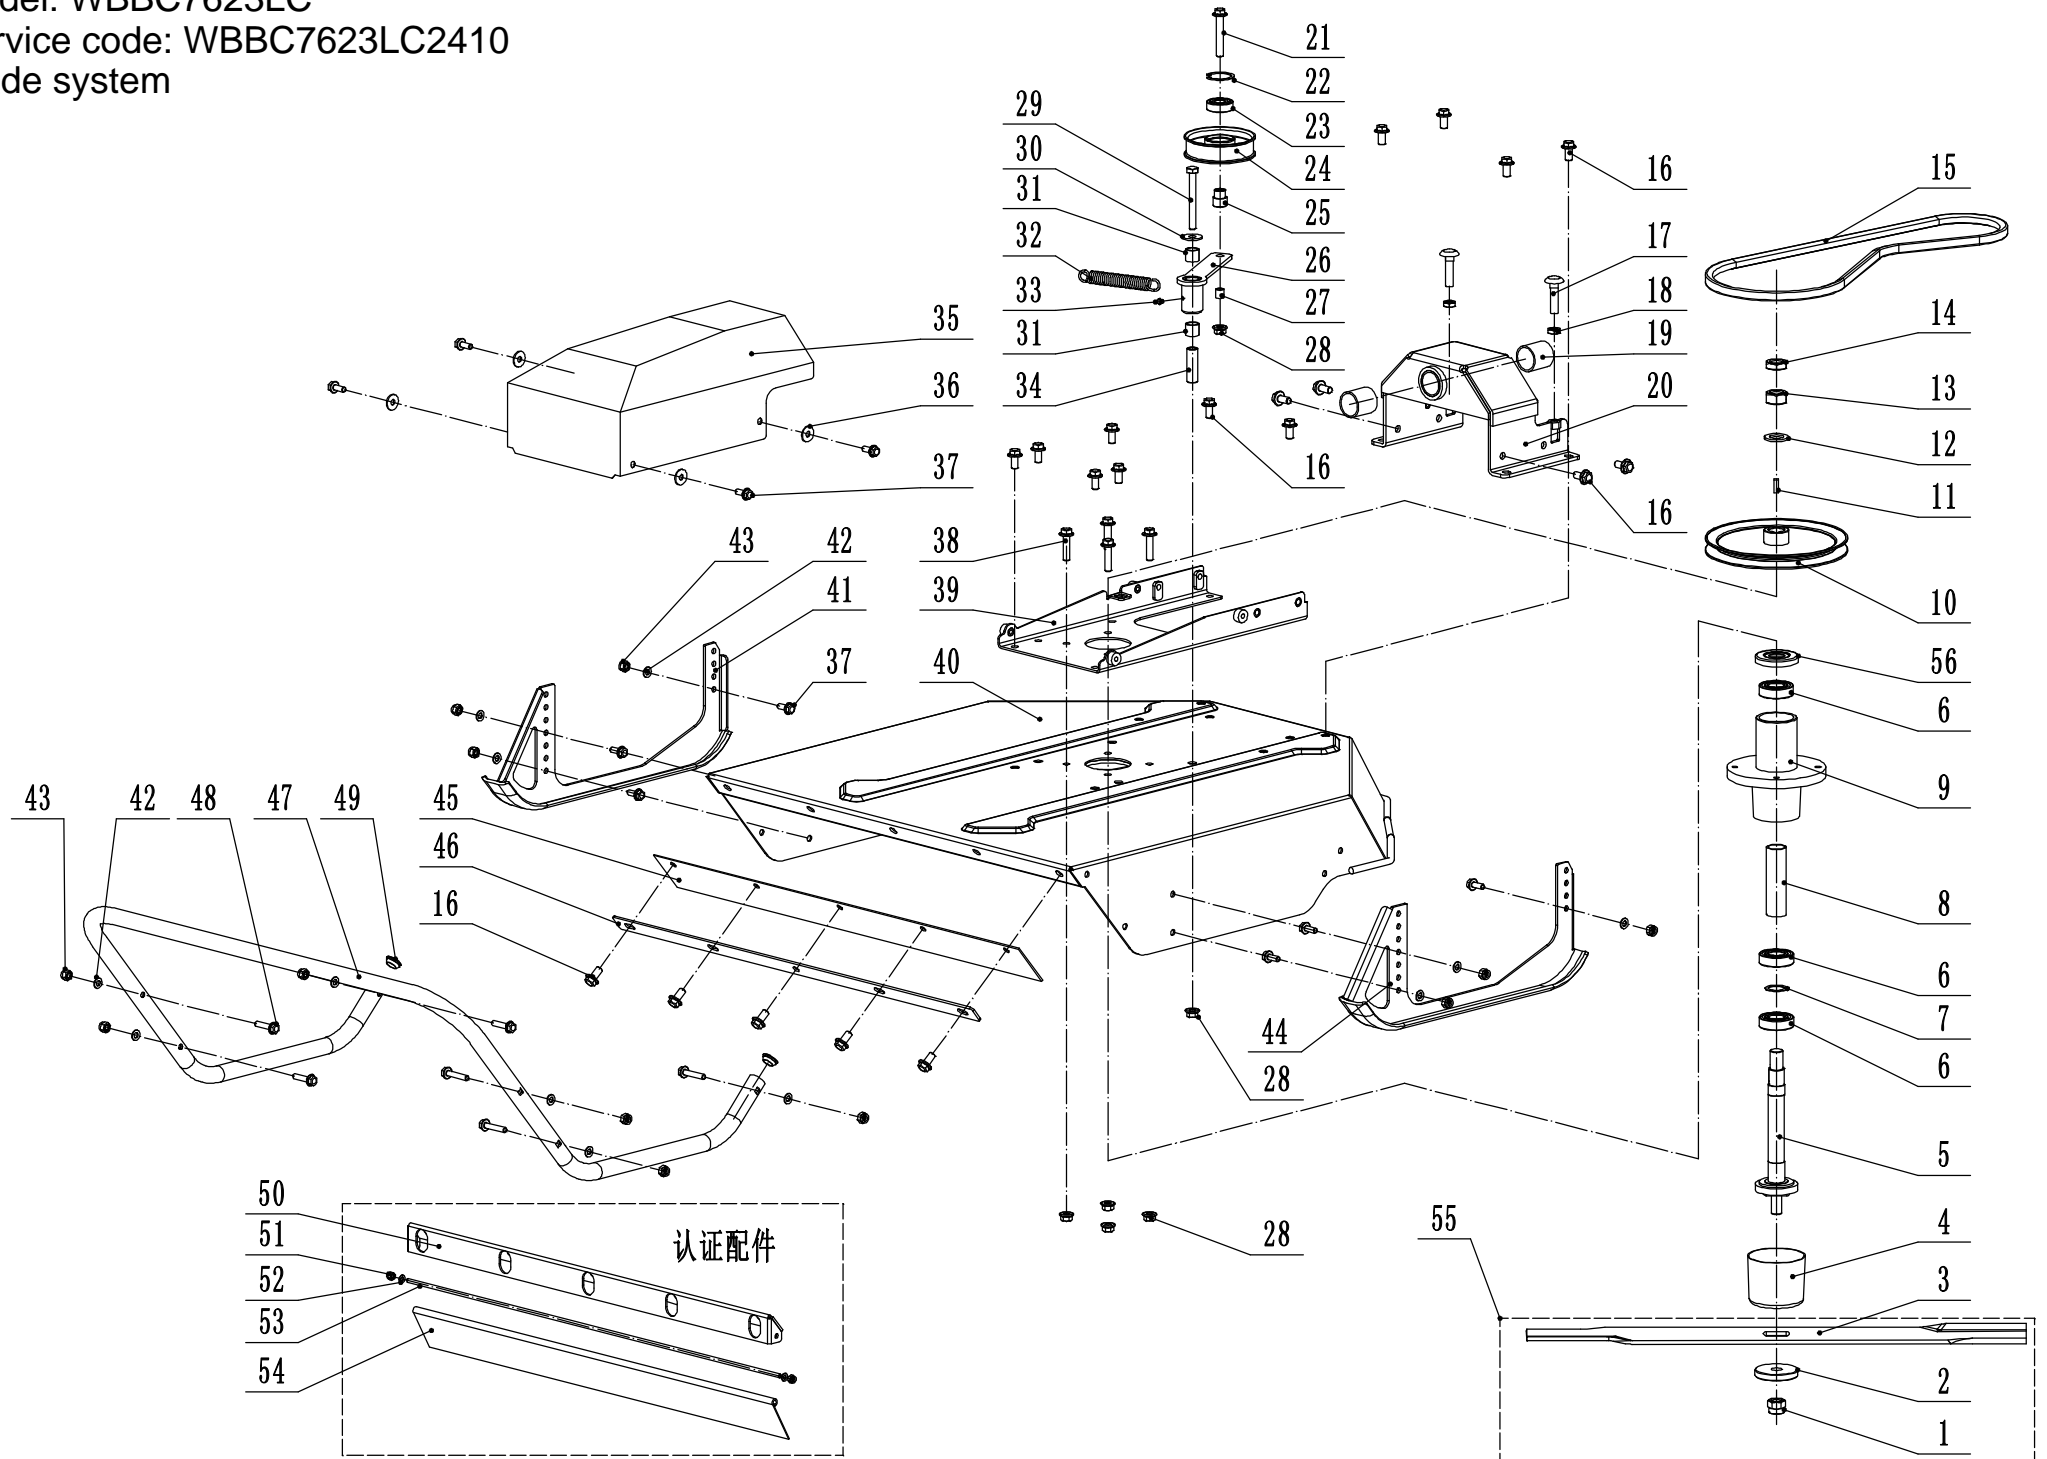

Model: WBBC7623LC
Service code: WBBC7623LC2410
Blade system

2	Part2 Blade system Spare parts list		
Order	Part number	Name_English	Quantity
1	50670001	Lock nut - M16*1.5	1
2	1392000202	Blade washer	1
3	1392000132	Blade	1
4	1392000322	Protective sleeve	1
5	1392000404	Blade shaft	1
6	6205-2ZS	Bearing	3
7	1392000502	Bearing washer	1
8	1392000602	Bearing spacer sleeve	1
9	1392000722	Bearing seat	1
10	1392000802	Blade pulley	1
11	50570002	Key	1
12	0301020000	Flat washer - ϕ20	1
13	13920052	Nut - M20*1.5-L	1
14	13920053	Thin nut - M20*1.5-L	1
15	13920011	Belt	1
16	0102010020	Bolt - M10*20	20
17	0107012050	Bolt - M12*50	2
18	0206012000	Nut - M12	2
19	13920012	Bearing	2
20	1392001322	Bracket	1
21	0102010060	Bolt - M10*60	1
22	0901040000	Circlip - ϕ40	1
23	6203-2RS	Bearing	1
24	1392001802	Tensioner pulley	1
25	1392002102	Tensioner sleeve	1
26	1392002202	Tensioner arm	1
27	1392002502	Spacer sleeve	1
28	50680001	Nut - M10	6
29	0101010090	Bolt - M10*90	1
30	0302010000	Big flat washer - ϕ10	1
31	4SC1908010	Cooper bush	1
32	13920026	Tensioning spring	1
33	2501006000A	Oil cup - M6	1
34	1392002704	Spacer sleeve for tensioning arm	1
35	1392002844	Blade cover	1
36	0302008000	Big flat washer	4
37	0102008020	Bolt - M8*20	10
38	0102010040	Bolt - M10*40	4
39	1392002922	Reinforcement plate	1
40	1392003344	Blade disc	1
41	1392003740	Height adjusting	1
42	0301008000	Flat washer - ϕ8	12
43	0202008000	Nut - M8	12
44	1392004040	Left height adjusting rod	1
45	13920043	Rubber skin	1
46	1392004422	Pressure plate	1
47	1392004540	Bumper	1
48	0102008040	Bolt - M8*40	6
49	13920046	Plug - Φ20	2
50	1392004722	Support bracket	1
51	0301006000	Flat washer - ϕ6	2
52	0202006000	Nut - M6	2
53	1392004822	Shaft for front baffle	1
54	1392004922	Front baffle	1
55	13920054	Blade Kit	1
56	13920056	Dust cover for bearing seat	1