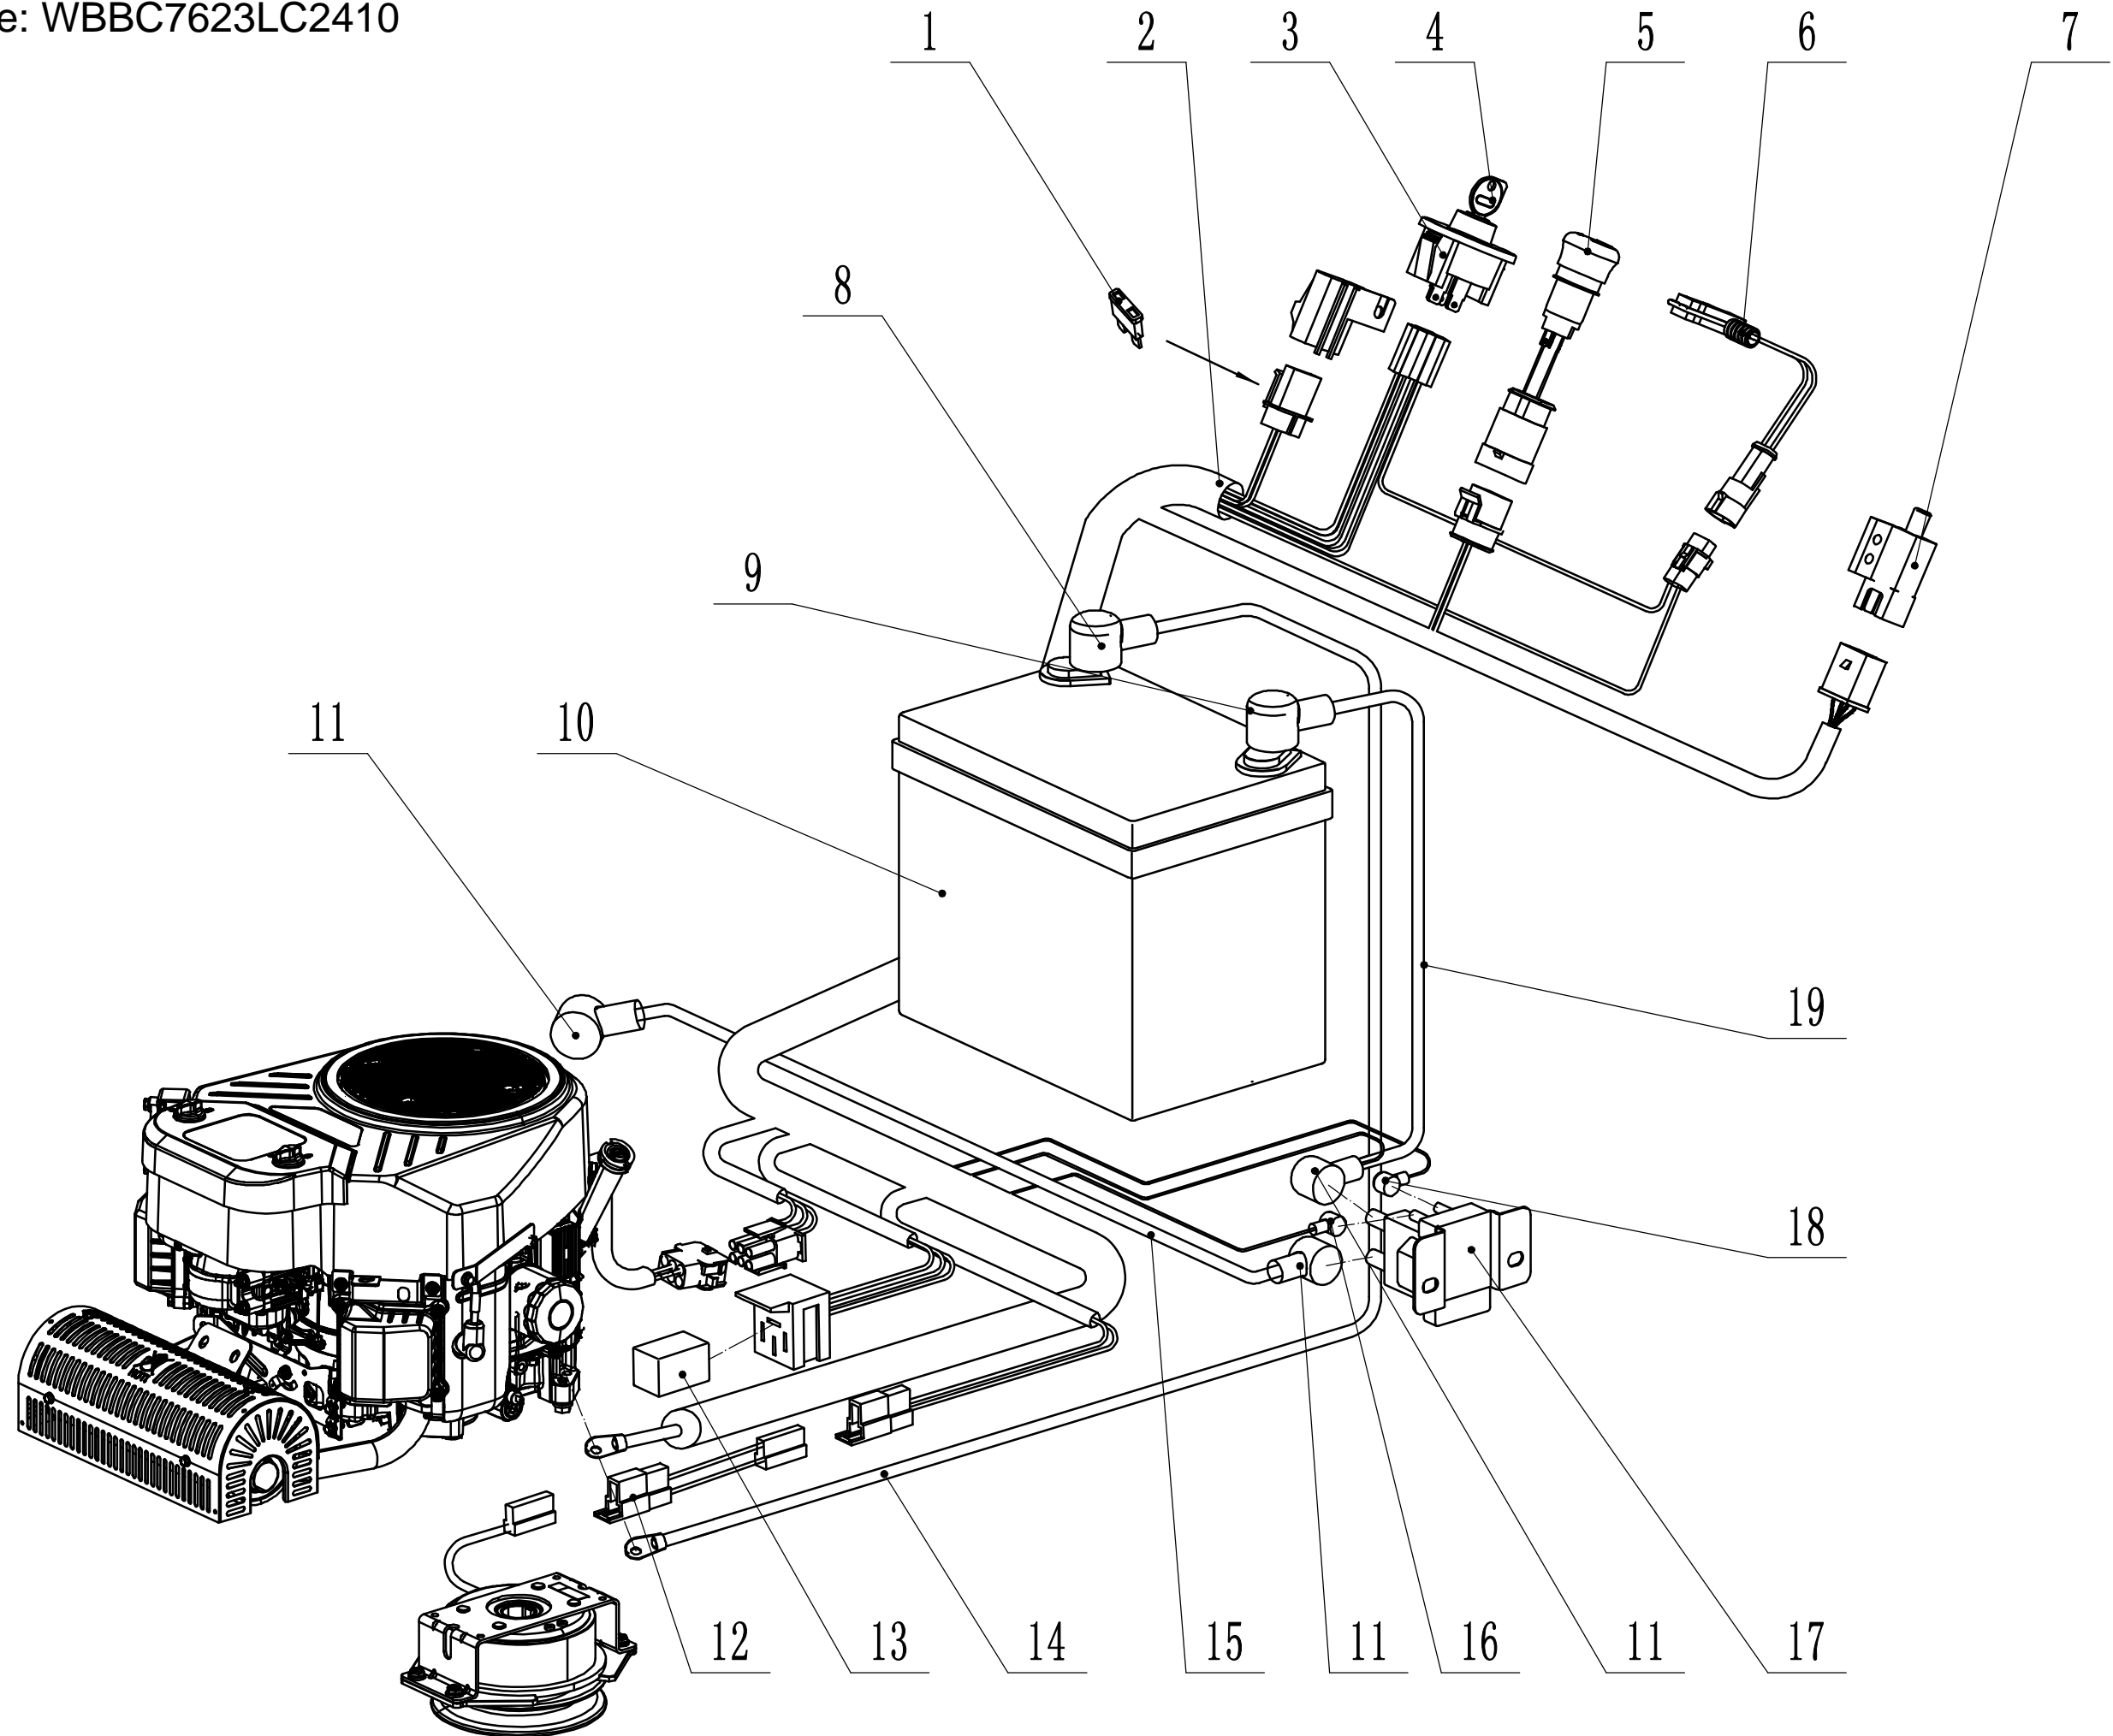

Model: WBBC7623LC
Service code: WBBC7623LC2410
Wiring loom

6 Part6 Wiring loom Spare parts list			
Order	Part number	Name_English	Quantity
1	BXS020A	Fuse 20A	1
2	13960002	Main wire	1
3	Z61E0300	Ignition switch	1
4	Z61C0100	Key	1
5	13950042	Emergency stop button	1
6	13950032	Neutral safety switch	1
7	Z61C0300	Blade hold-to-run switch	1
8	13960009	Battery black sheath	1
9	13960010	Battery red sheath	1
10	DC12036	Battery	1
11	WB9650008	Protective sheath 12*22	3
12	13960006	Electric clutch wire	1
13	Z122420014	Clutch relay	1
14	13960004	Electric clutch wire	1
15	13960005	Start motor wire	1
16	WB9650012	Black protective sheath - 14*8	1
17	WB9670004	Start relay	1
18	WB9650011	Red protective sheath - 14*8	1
19	13960003	Positive wire	1