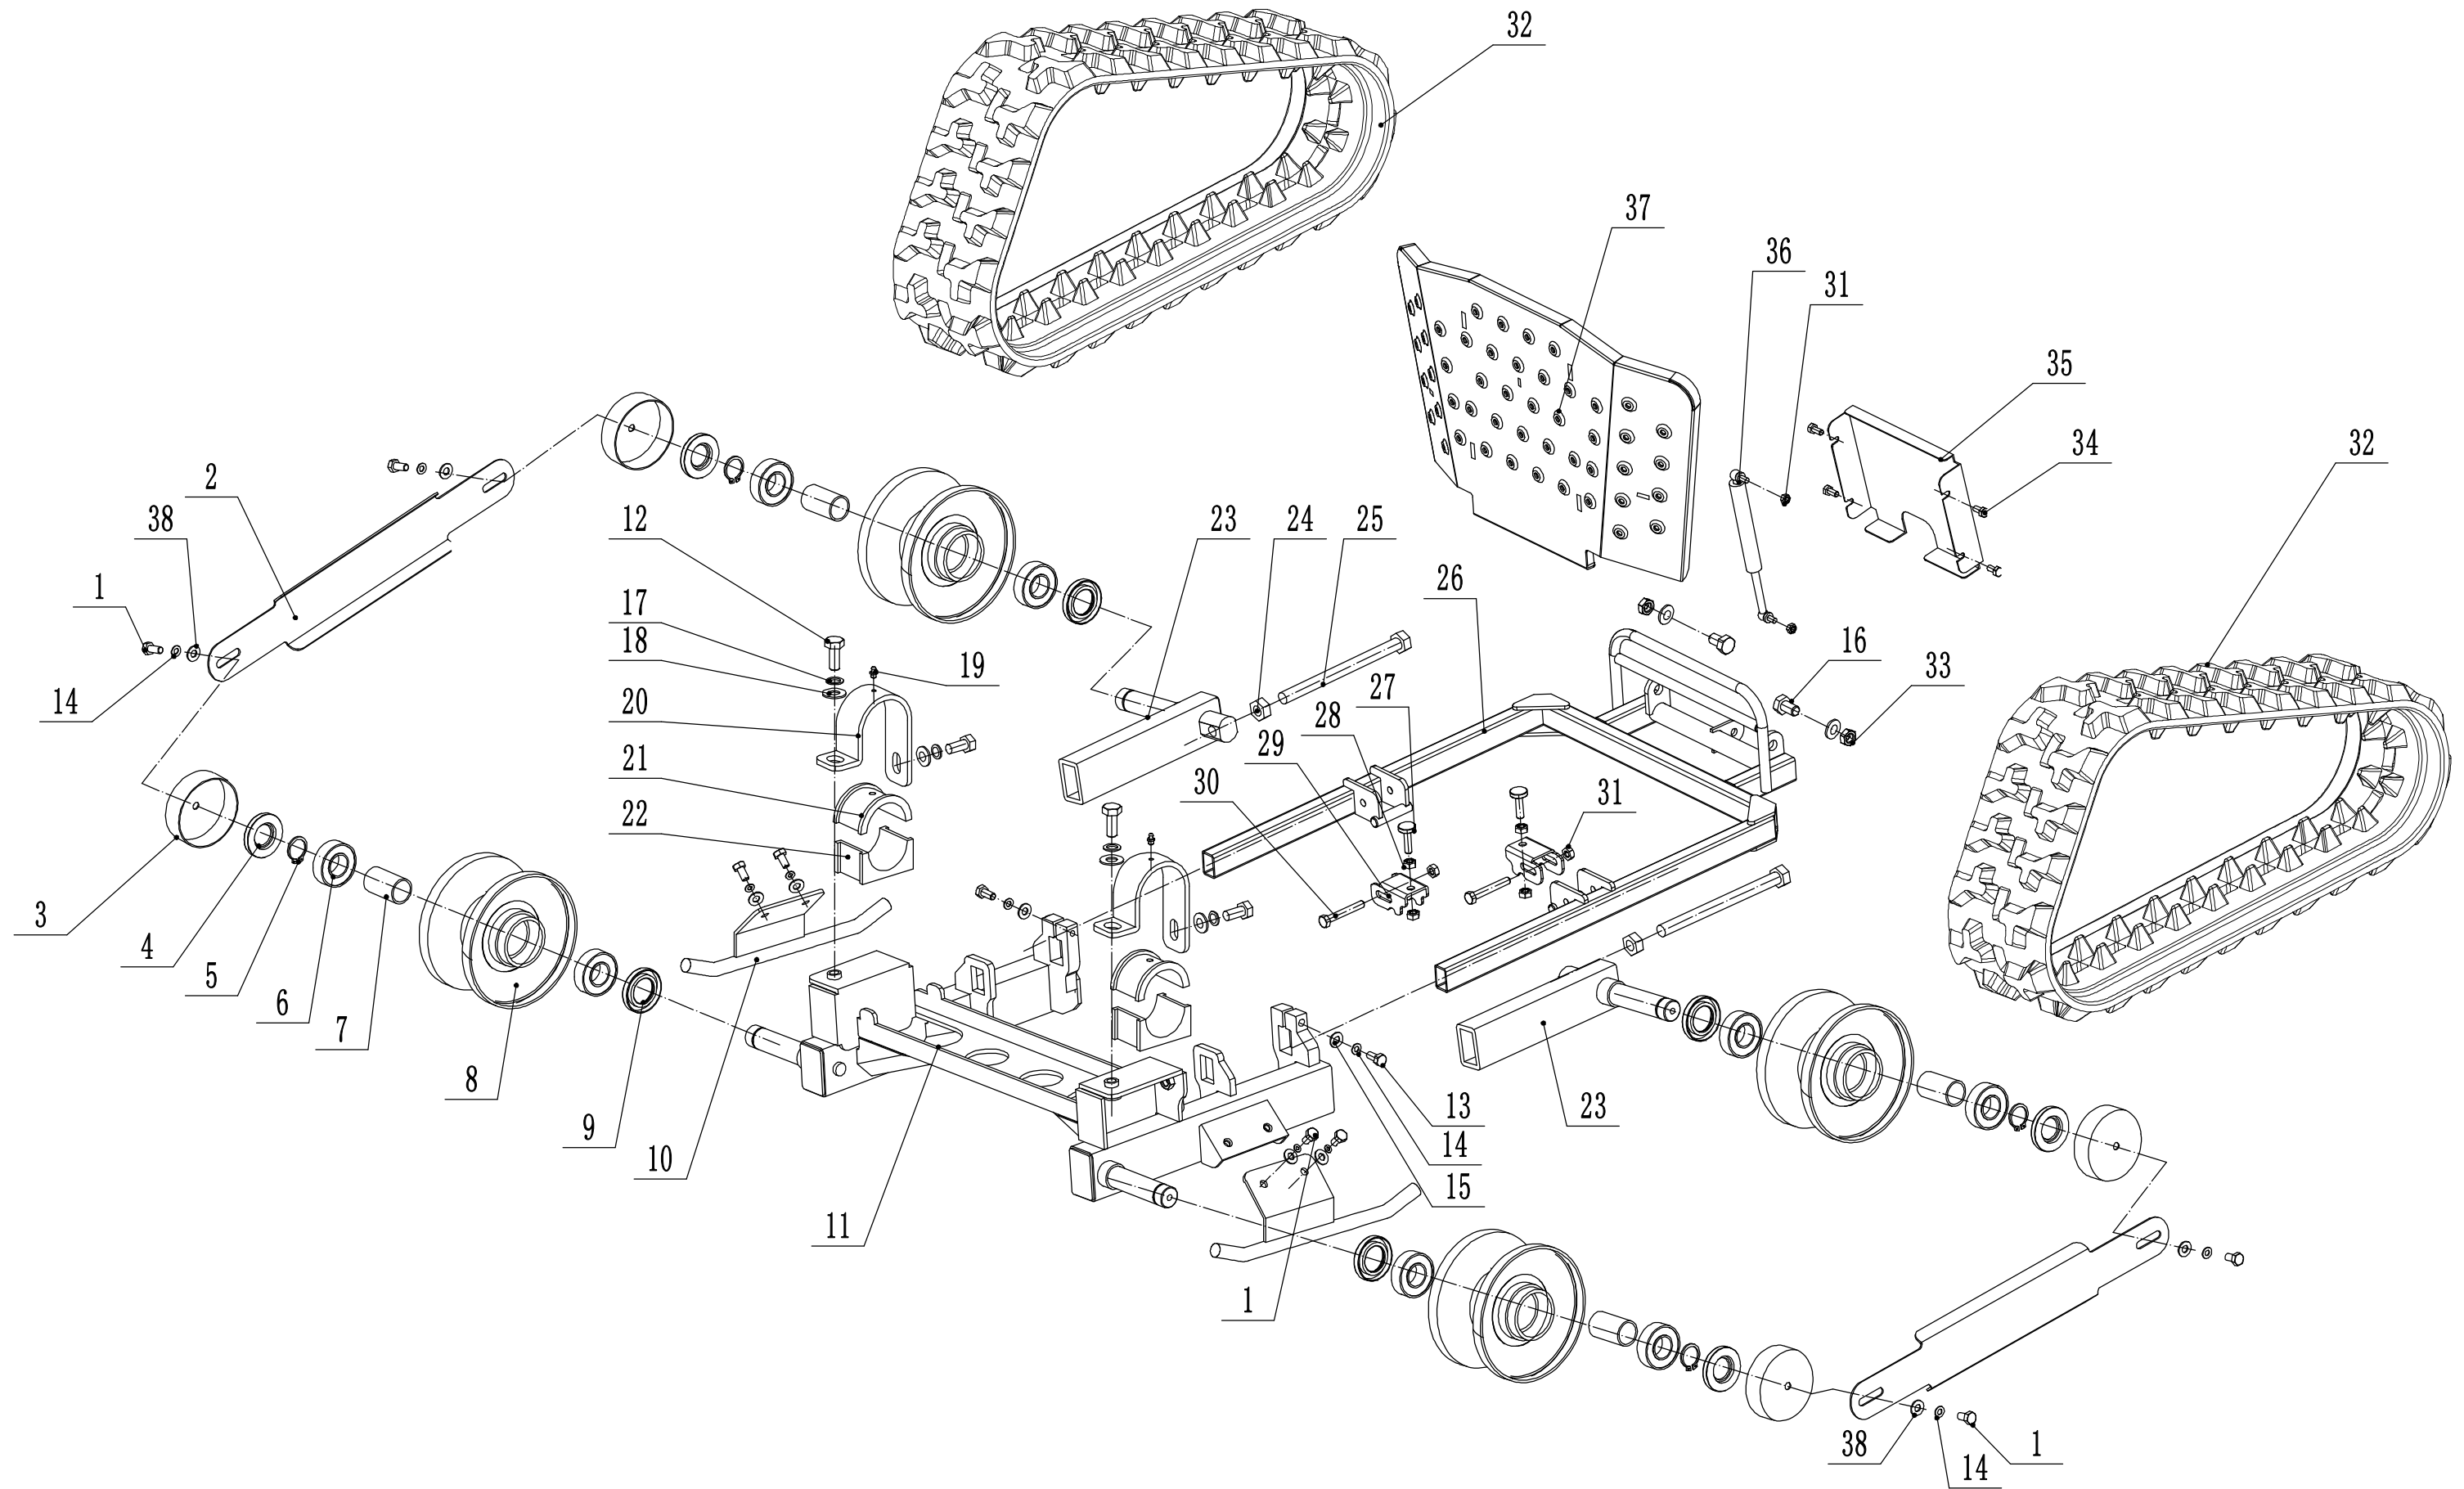

Model: WBG6813-TE
Service code:WBG6813TE250102
Walking part

4	Part4 Walking part Spare parts list		
Order	Part number	Name_English	Quantity
1	0101008020	Bolt - M8*20	8
2	3484000140	Guide wheel connecting plate	2
3	GT68TE06000/40	Guide wheel guard	4
4	1502505207	Sealing ring - 25*52*7	4
5	1001025002	Circlip - φ25	4
6	6205-2RS	Bearing	8
7	GT68TE07000/22	Guide wheel spacer sleeve	4
8	GT68TE08000/40	Track guide wheel	4
9	1503005207	Sealing ring - 30*52*7	4
10	3484000240	Left and right pressure rod	2
11	3484001640	Chassis	1
12	0101012030	Bolt - M12*30	4
13	0101008040	Bolt - M8*40	2
14	0401008000	Spring washer - φ8	10
15	0301008000	Flat washer - φ8	10
16	0101012040	Bolt - M12*40	6
17	0401012000	Spring washer - φ12	4
18	0301012000	Flat washer - φ12	6
19	2501006000A	Oil cup - M6	2
20	GT68TE11000/40	Fixed seat pressure plate	2
21	GT68TE12000	Track spindle upper seat	2
22	GT68TE13000	Track spindle lower seat	2
23	3484001840	Chassis rear axle	2
24	0201014000	Nut - M14	2
25	0101014180	Bolt - M14*180	2
26	3484001140	Pedal bracket	1
27	34840014	Bolt	2
28	0201008000	Nut - M8	4
29	3484001540	Activity board	2
30	0101008060	Bolt - M8*60	2
31	0202008000	Lock nut - M8	4
32	GT68TE09000	Track	2
33	0202012000	Lock nut - M12	2
34	0102006012	Bolt - M6*12	4
35	GT68TE20000/40	Tail guard	1
36	GT68TE23000	Hydraulic support rod	1
37	GT68TE19000/40	Pedal	1
38	0303008000/02	Big washer - φ8	4