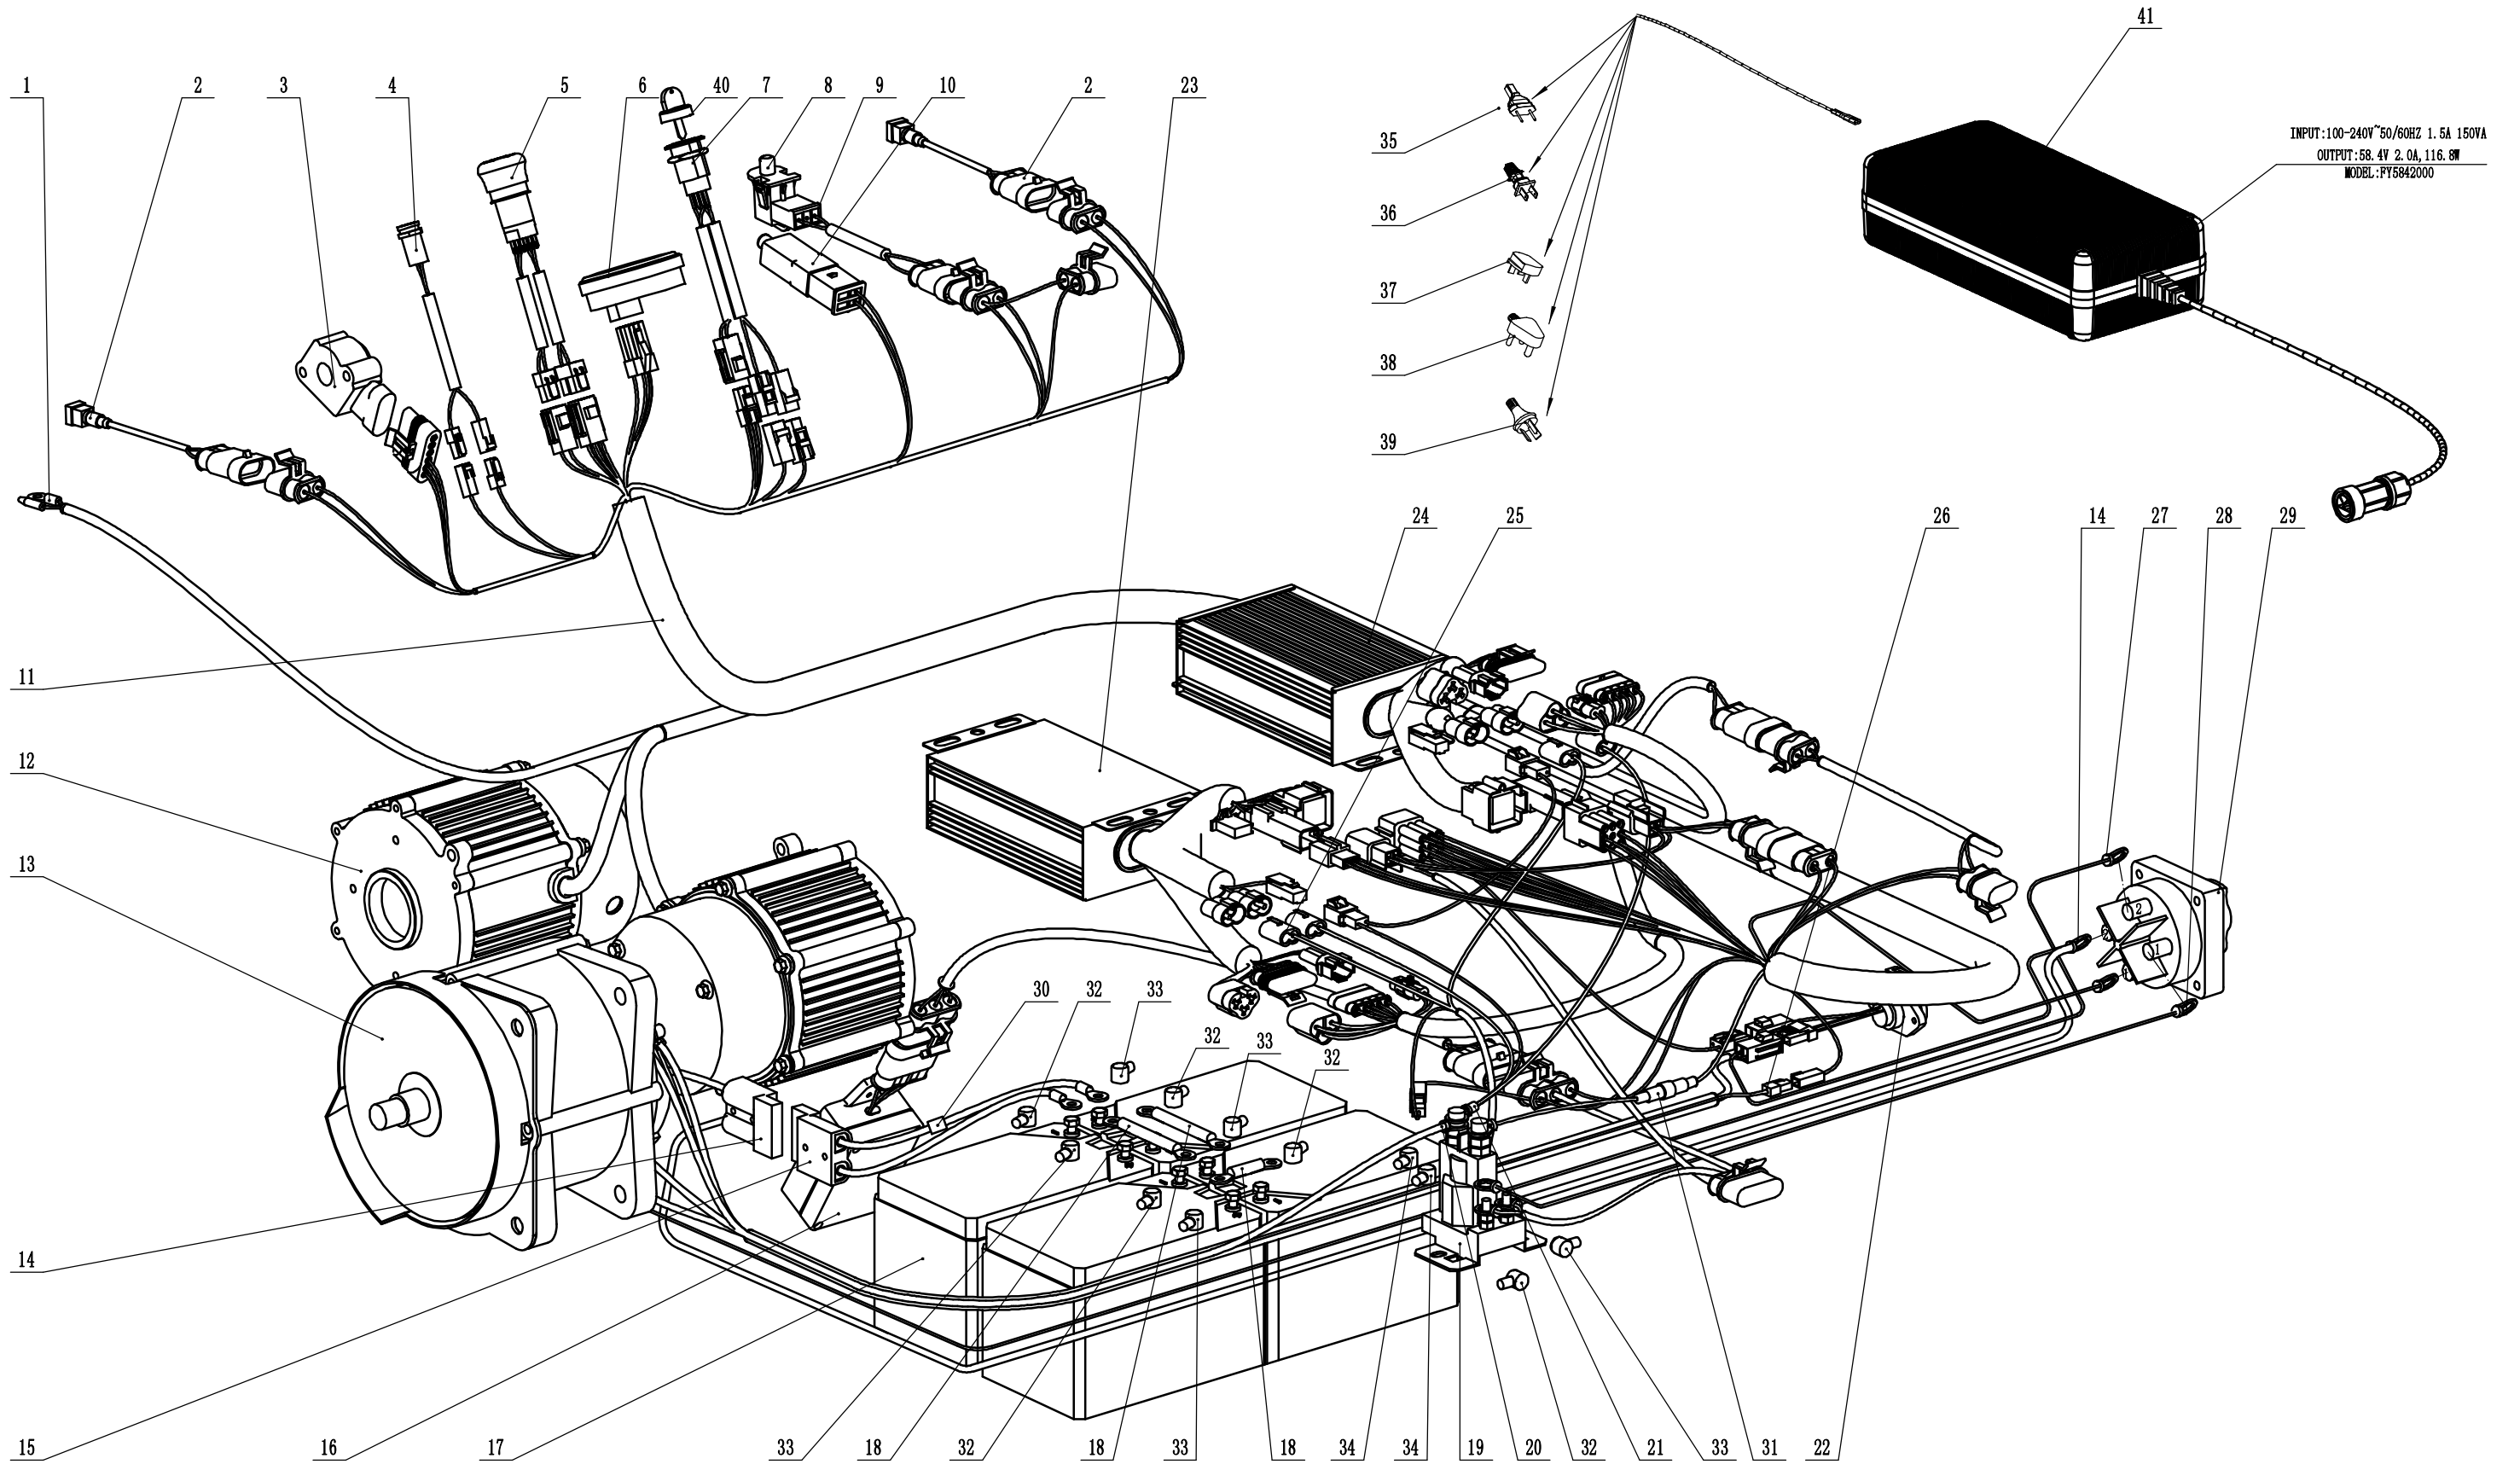

Model: WBGT6813-TE
Service code:WBGT6813TE250102
Wiring loom

7		Part7 Wiring loom Spare parts list	
Order	Part number	Name_English	Quantity
1	34870006	Engine kill wire	1
2	34810001	Turn controlling switch	2
3	34810008	Speed regulating switch	1
4	34810066	Indicator light	1
5	34810023	Emergency stop button	1
6	34810024	Central information screen	1
7	34810025	Key switch	1
8	81QZY001	Remote control switch	1
9	34870012	Remote control switch wire	1
10	Z61C0300	OPC switch	1
11	34870002	Main wire harmness	1
12	34830007	Motor	2
13	34820077	Alternator with pulley	1
14	34870013	Power off switch 1A connection wire	1
15	34870008	Battery output wire	1
16	34820035	Power module	1
17	DP12V12A	Battery	4
18	34870009	Battery connection wire	3
19	WB9670004	Relay	1
20	34870011	Alternator positive wire	1
21	34870007	Controller positive wire	1
22	34820085	Charging socket	1
23	34820110	Main controller	1
24	34820109	Slave controller	1
25	34870010	Controller negative wire	1
26	34870016	Alternator excitation signal wire	1
27	34870014	Power off switch 1B connection wire	1
28	34870015	Power off switch 2 connection wire	1
29	34820007	Power off switch	1
30	WB9681005	Fuse 150A	1
31	34870017	Fuse tube 10A 5*20mm	1
32	WB9650012	Protective sheath 14*8	5
33	WB9650011	Protective sheath 14*8	5
34	WB9650008	Protective sheath 12*22	2
35	76EK09010	European standard charging cable	1
36	76EK03010	American standard charging cable	1
37	76EK06010	British standard charging cable	1
38	76EK07010	Great South Africa standard charging	1
39	76EK08010	Australian standard charging cable	1
40	76LDH002-01	Key	1
41	68EQ01000	Charger	1