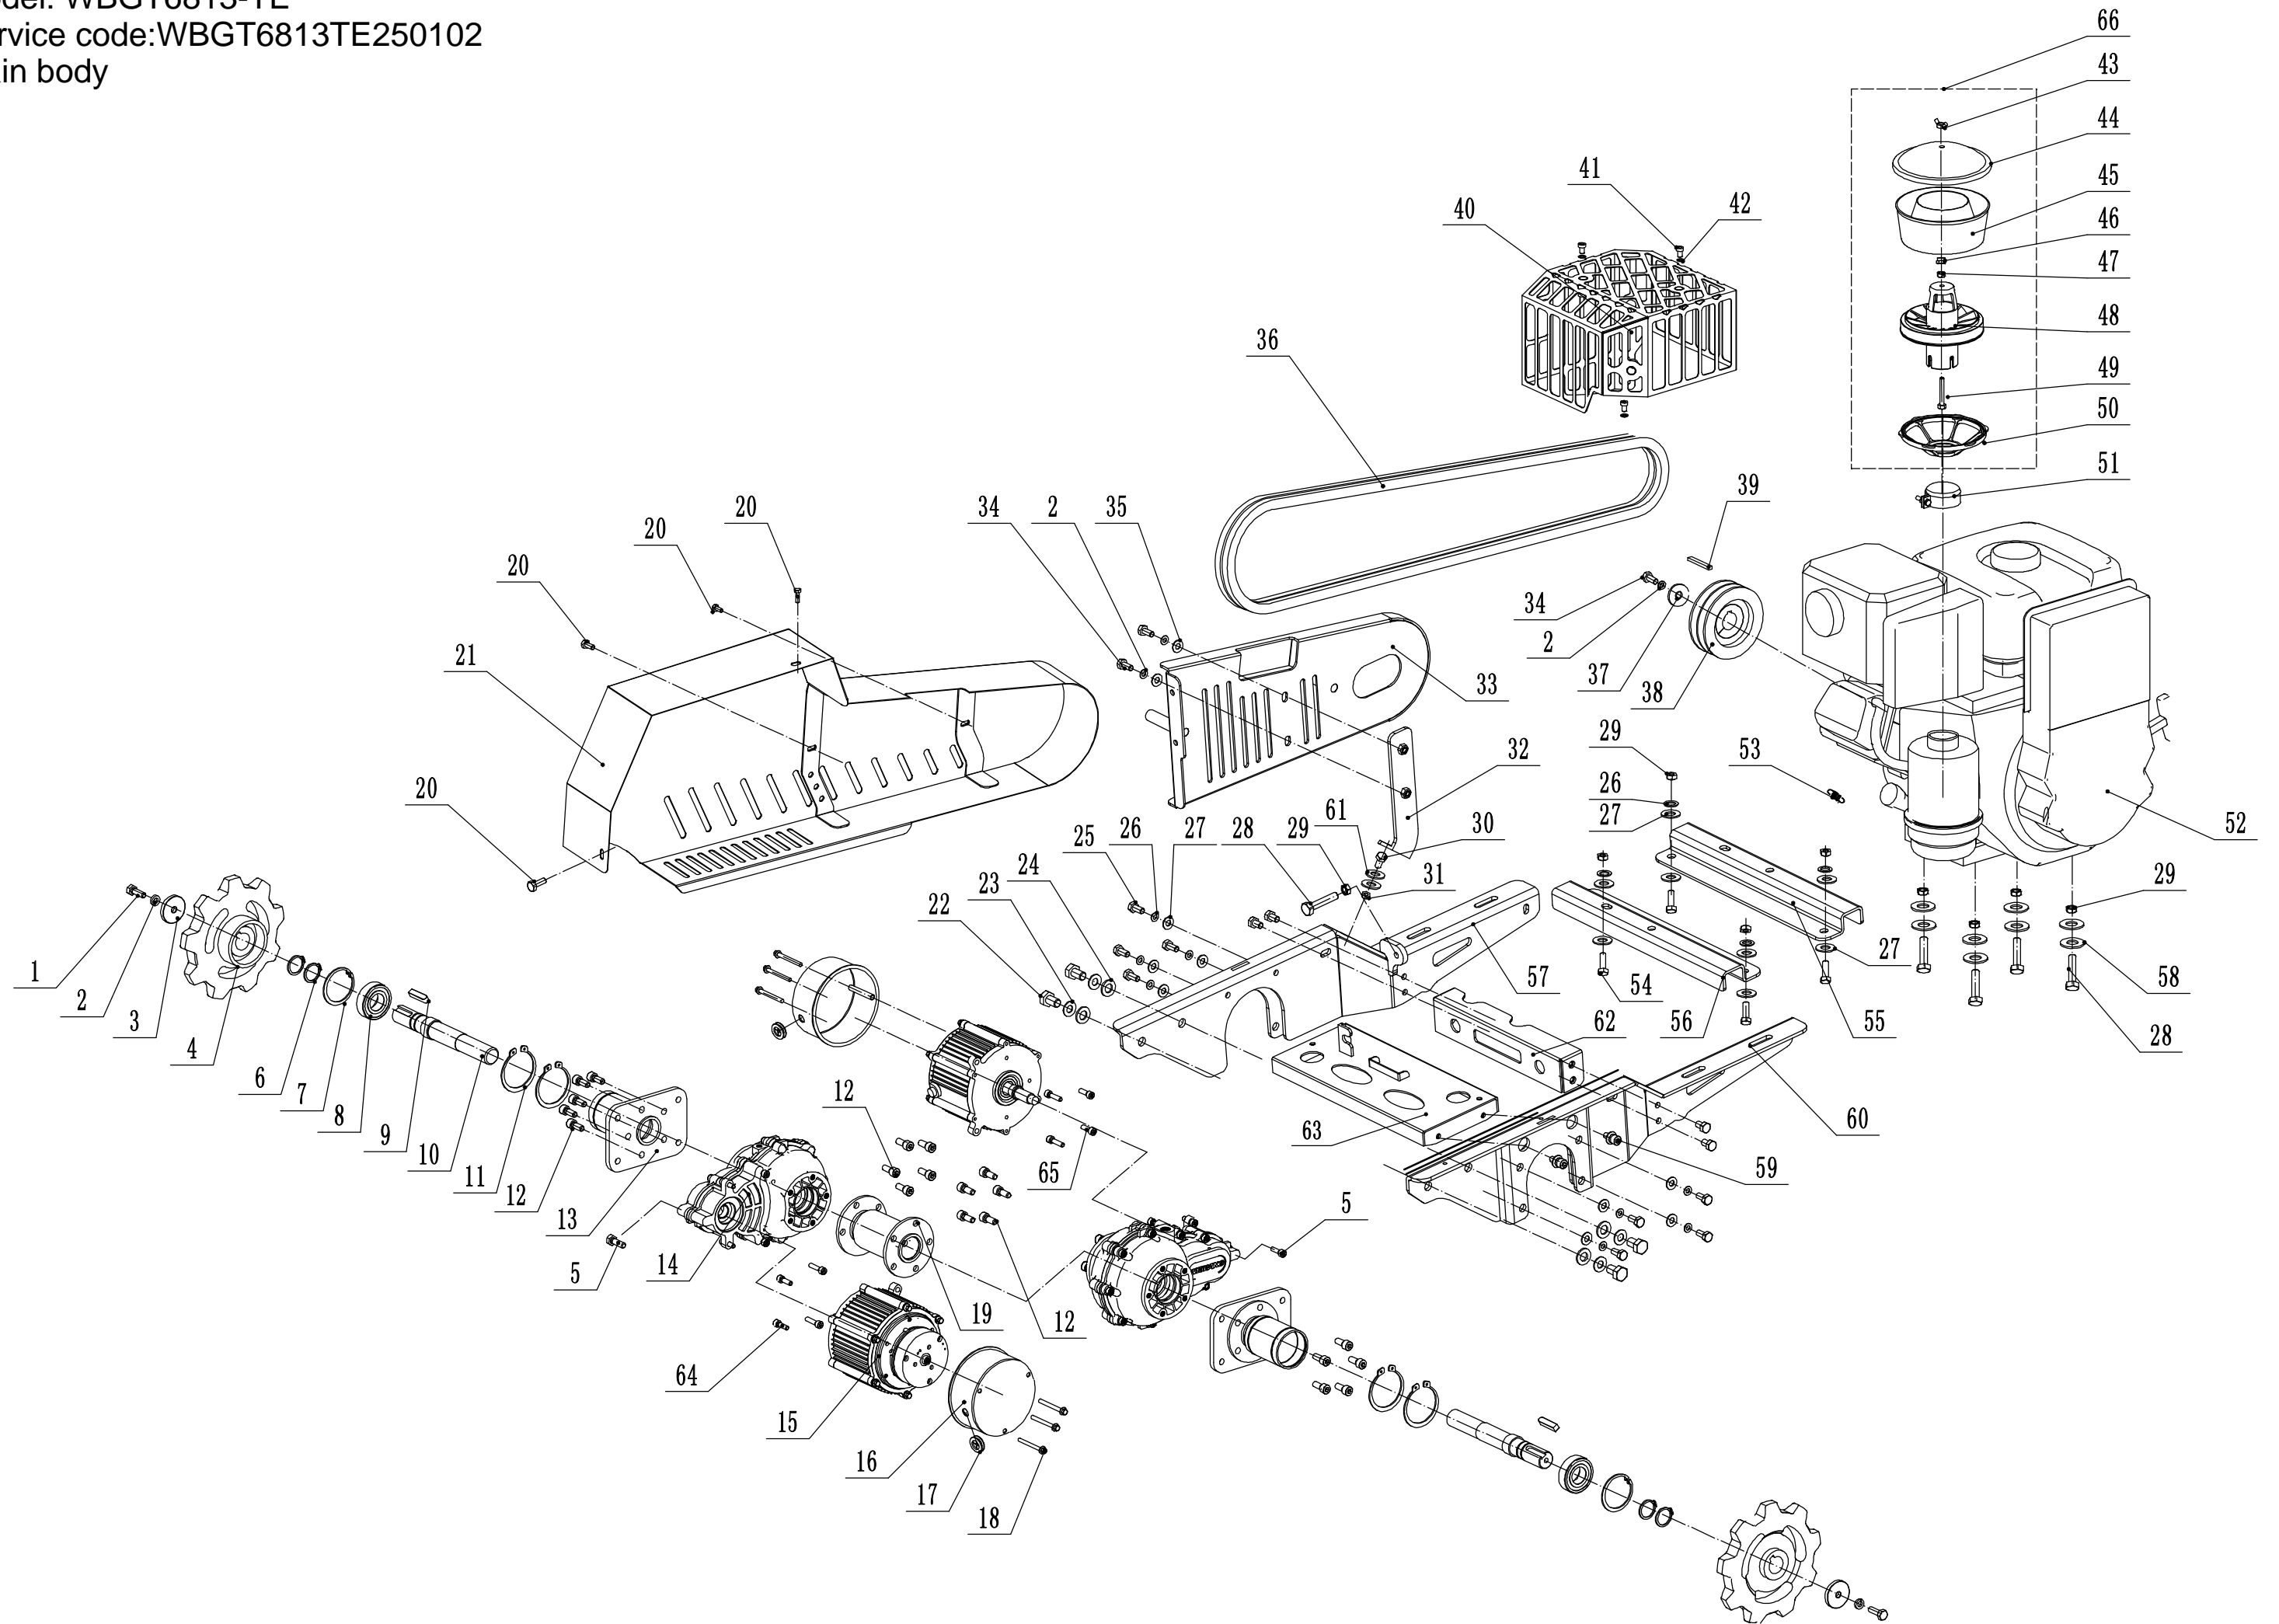

Model: WBG6813-TE
Service code:WBG6813TE250102
Main body

3	Part3 Main body Spare parts		
Order	Part number	Name_English	Quantity
1	0101008025	Bolt - M8*25	2
2	0401008000	Spring washer - φ8	4
3	HQB000000100/02	Wheel hub spacer	2
4	3483000140	Driving wheel	2
5	0103006080	Screw - M6*80	2
6	1001025002	Circlip - φ25	4
7	0901052000	Circlip - φ52	2
8	6205-2RS	Bearing	2
9	50570001	Key - 8*7*35	2
10	34830002	Transmission spline shaft	2
11	1001058000	Circlip - φ58	4
12	0103008025	Screw - M8*25	20
13	3483000340	Half shaft sleeve	2
14	34830006	Transmission	2
15	34830007	Motor	2
16	3483000840	Electromagnetic brake cover	2
17	34830011	Rubber ring	2
18	0103005050	Screw - M5*50	6
19	3483001240	Intermediate casing	1
20	0102006012	Bolt - M6*12	4
21	3483001544	Engine belt cover	1
22	0101012040	Bolt - M12*40	4
23	0401012000	Spring washer - φ12	4
24	0301012000	Flat washer - φ12	4
25	0101010025	Bolt - M10*25	8
26	0401010000	Spring washer - φ10	12
27	0301010000	Flat washer - φ10	8
28	0101010050	Bolt - M10*50	5
29	0201010000	Nut - M10	9
30	0102008025	Bolt - M8*25	1
31	0202008000	Lock nut - M8	1
32	3483001944	Support plate	1
33	3483002044	Bottom plate	1
34	0101008020	Bolt - M8*20	3
35	0301008000	Flat washer - φ8	2
36	34830023	Engine belt	1
37	GT68WB15000	Pulley gasket	1
38	GT68WE13020 +GT68WE13010	Pulley & Tapered Bushings	1
39	KN20004HA	Key - 7*45	1
40	GT68WE21000/22	Silencer cover	1
41	0103006012	Screw - M6*12	4
42	0401006000	Spring washer - φ6	4
43	0211006000	Wing nut - M6	1
44	GT68WE23000	New filter cover	1
45	GT68WE24000	New filter box	1
46	0202006000	Lock nut - M6	1
47	0201006000	Nut - M6	1
48	GT68WE27000	Air filter intake connector	1
49	0101006045	Bolt - M6*45	1
50	GT68WE25000	Filter screen	1
51	BN02582AA	Clamp - φ45	1