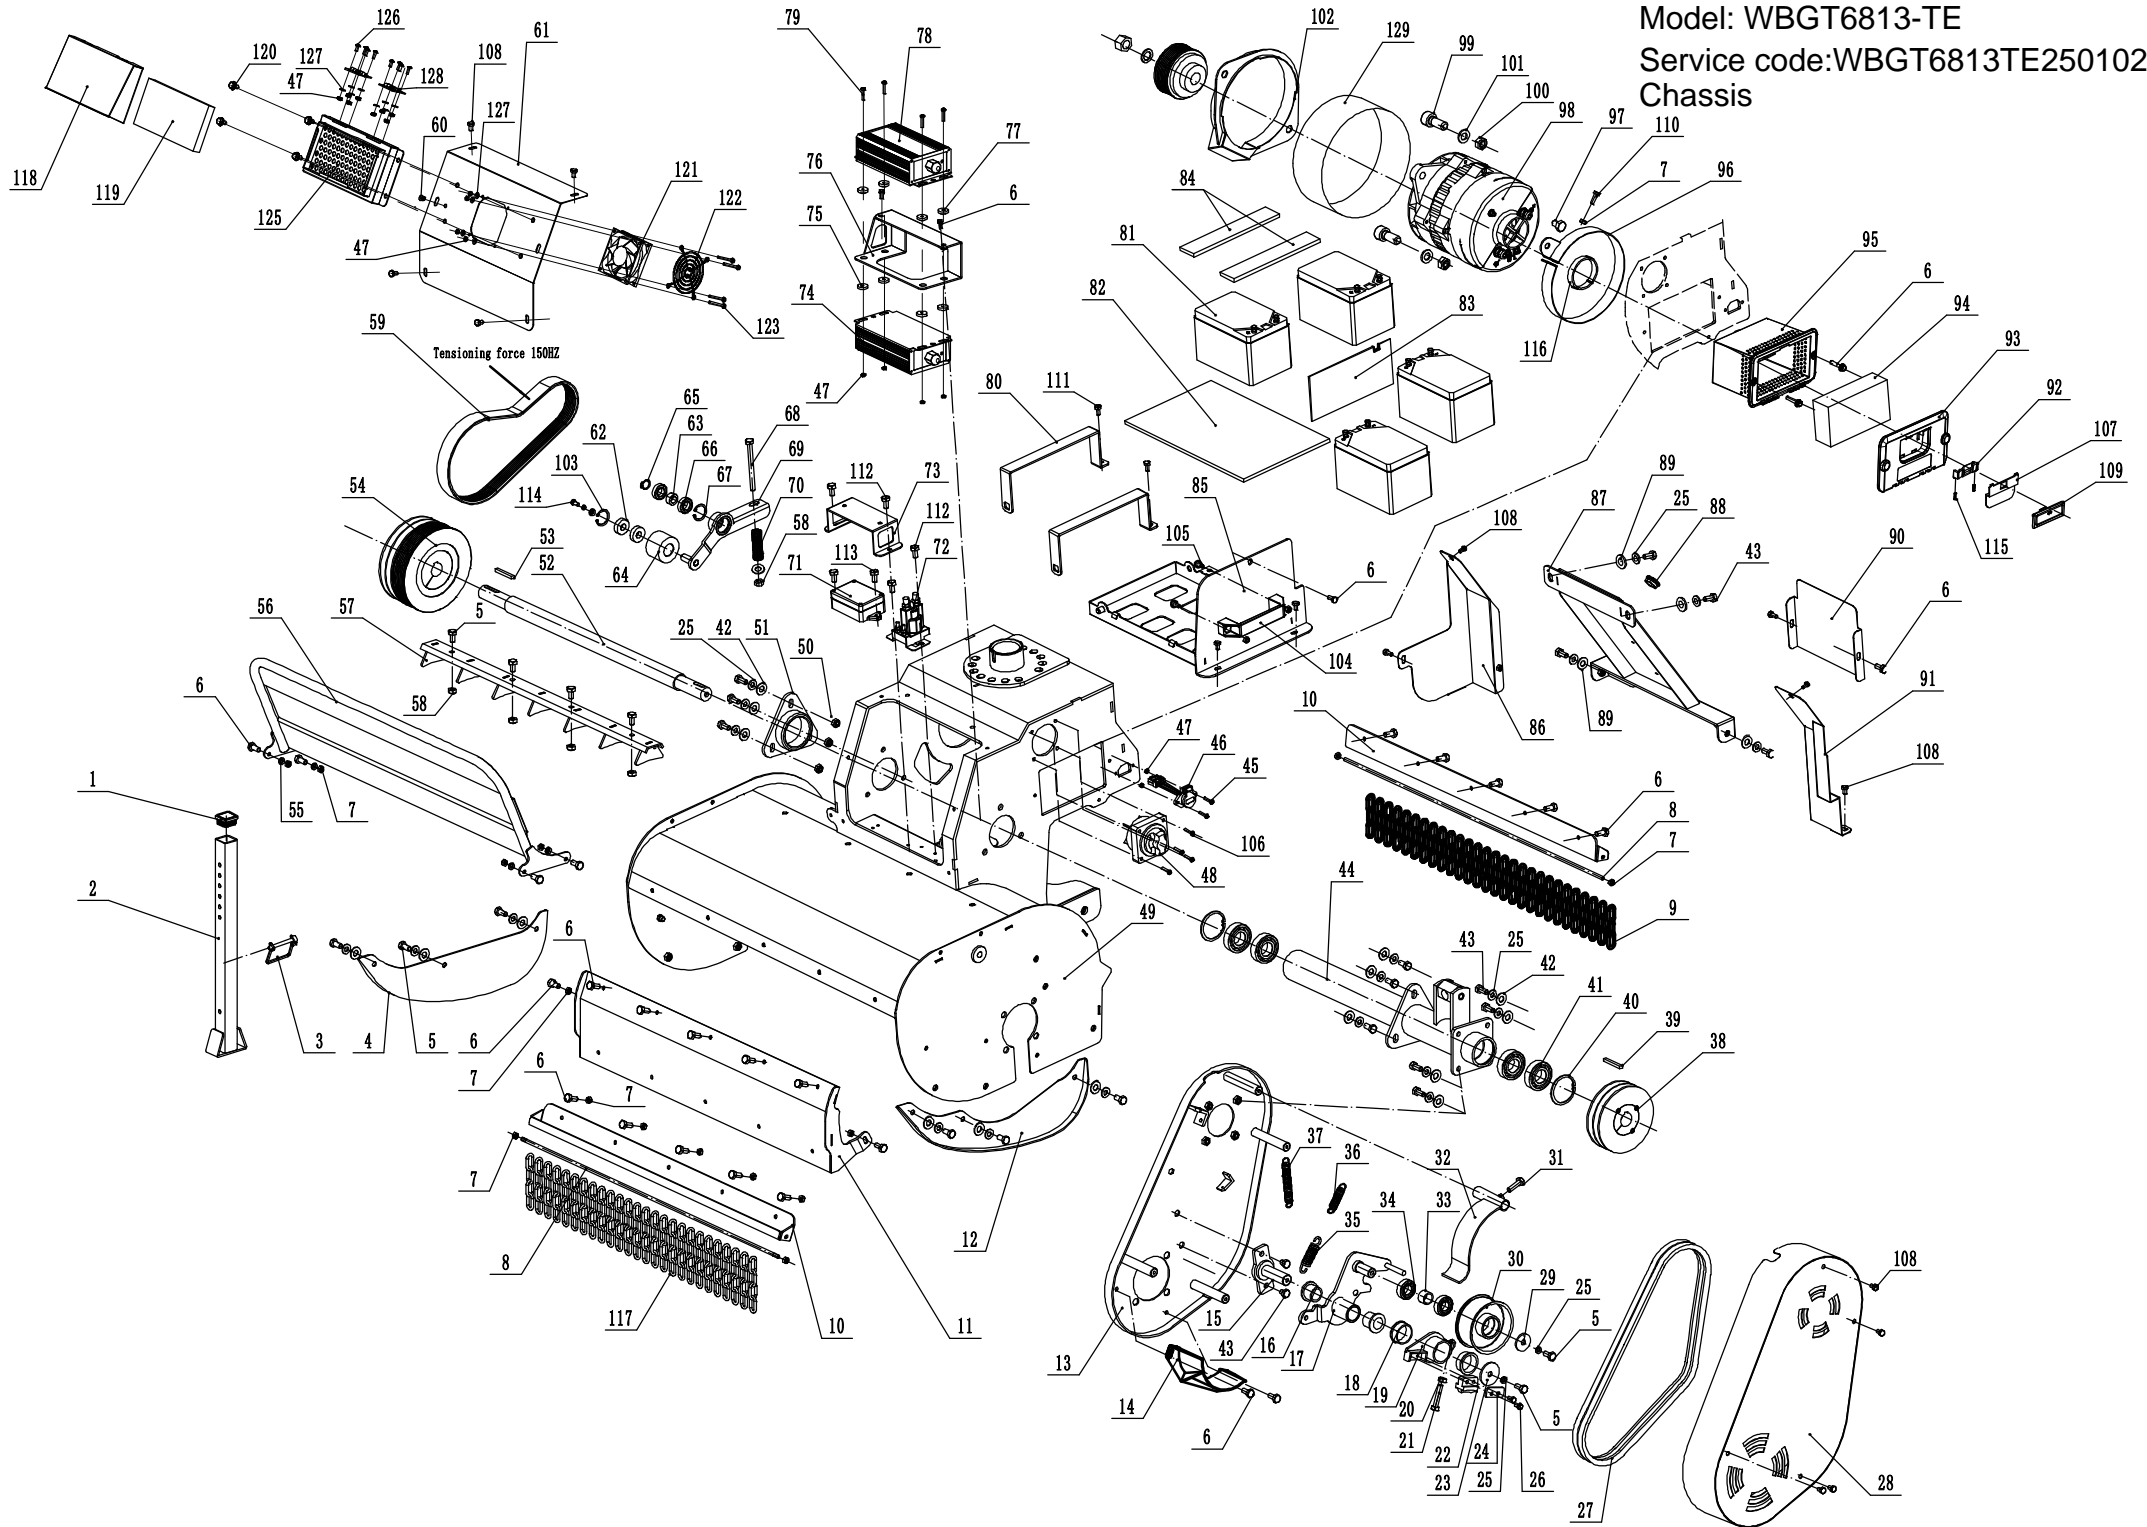

Model: WBGT6813-TE
Service code:WBGT6813TE250102
Chassis

2	Part2 Chassis Spare parts list		
Order	Part number	Name_English	Quantity
1	1601030030	Square tube plug 30*30	1
2	GT68WB02000/40	Support rod	1
3	3482011102	Pin ϕ6.3*50	1
4	GT68WB31000/44	Right protective plate	1
5	0101008020	Bolt - M8*20	10
6	0102006016	Bolt - M6*16	32
7	0202006000	Lock nut - M6	12
8	GT68WB05000/44	Front chain bolt	2
9	GT68WB28000	Hang chain	28
10	GT68WB04000/44	Front chain mounting plate	2
11	3482000144	Front chain extension plate	1
12	GT68WB32000/44	Left protective plate	1
13	GT68TB03000B1/44	Base plate of blade roll shield	1
14	GT68WB38000/22	Lower protective plate	1
15	GT68WB10000/22	Fixed plate for tensioner	1
16	51A0313010	Nylon bush for rear wheel	2
17	GT68WB12000/40	Tensioner arm	1
18	GT68WB33000	Nylon sleeve	2
19	GT68WB34000/01	Brake arm	1
20	0201008000	Nut - M8	3
21	0101008050	Bolt - M8*50	1
22	GT68WB35000	Brake block	1
23	GT68WB37000/22	Gasket, brake arm	1
24	GT68WB36000/22	Brake block pressure plate	1
25	0401008000	Spring washer - ϕ8	16
26	0103005025	Screw - M5*25	2
27	HA1020	Blade roll belt	2
28	GT68WB19000B1/44	Belt cover	1
29	0303008000/02	Big washer - ϕ8	1
30	GT68WB14000/02	Tensioner	1
31	0101006020	Bolt - M6*20	1
32	GT68WB39000/44	Belt upper pressure plate	1
33	GT68WB13000/22	Tensioner bush	1
34	6203-2RS	Bearing	2
35	GT68WB11000A1/02	Tensioner spring, blade roll	1
36	GT68WA44000/02	OPC return spring	1
37	KG12030530	Spring 2	1
38	GT68WC07000	Pulley	1
39	1101008030	Key - 8*30	1
40	0901047000	Circlip - ϕ47	2
41	6005-2RS	Bearing	4
42	0301008000	Flat washer - ϕ8	14
43	0101008025	Bolt - M8*25	16
44	3482000544	Drive shaft sleeve	1
45	0104004016	Screw - M4*16	2
46	34820085	Charging socket	1
47	0202004000	Lock nut - M4	4
48	34820007	Power off switch	1
49	3482009344	Chassis	1
50	0202008000	Lock nut - M8	3
51	GT68WD14000/44	Fixed base	1
52	GT68WD13000	Drive shaft	1