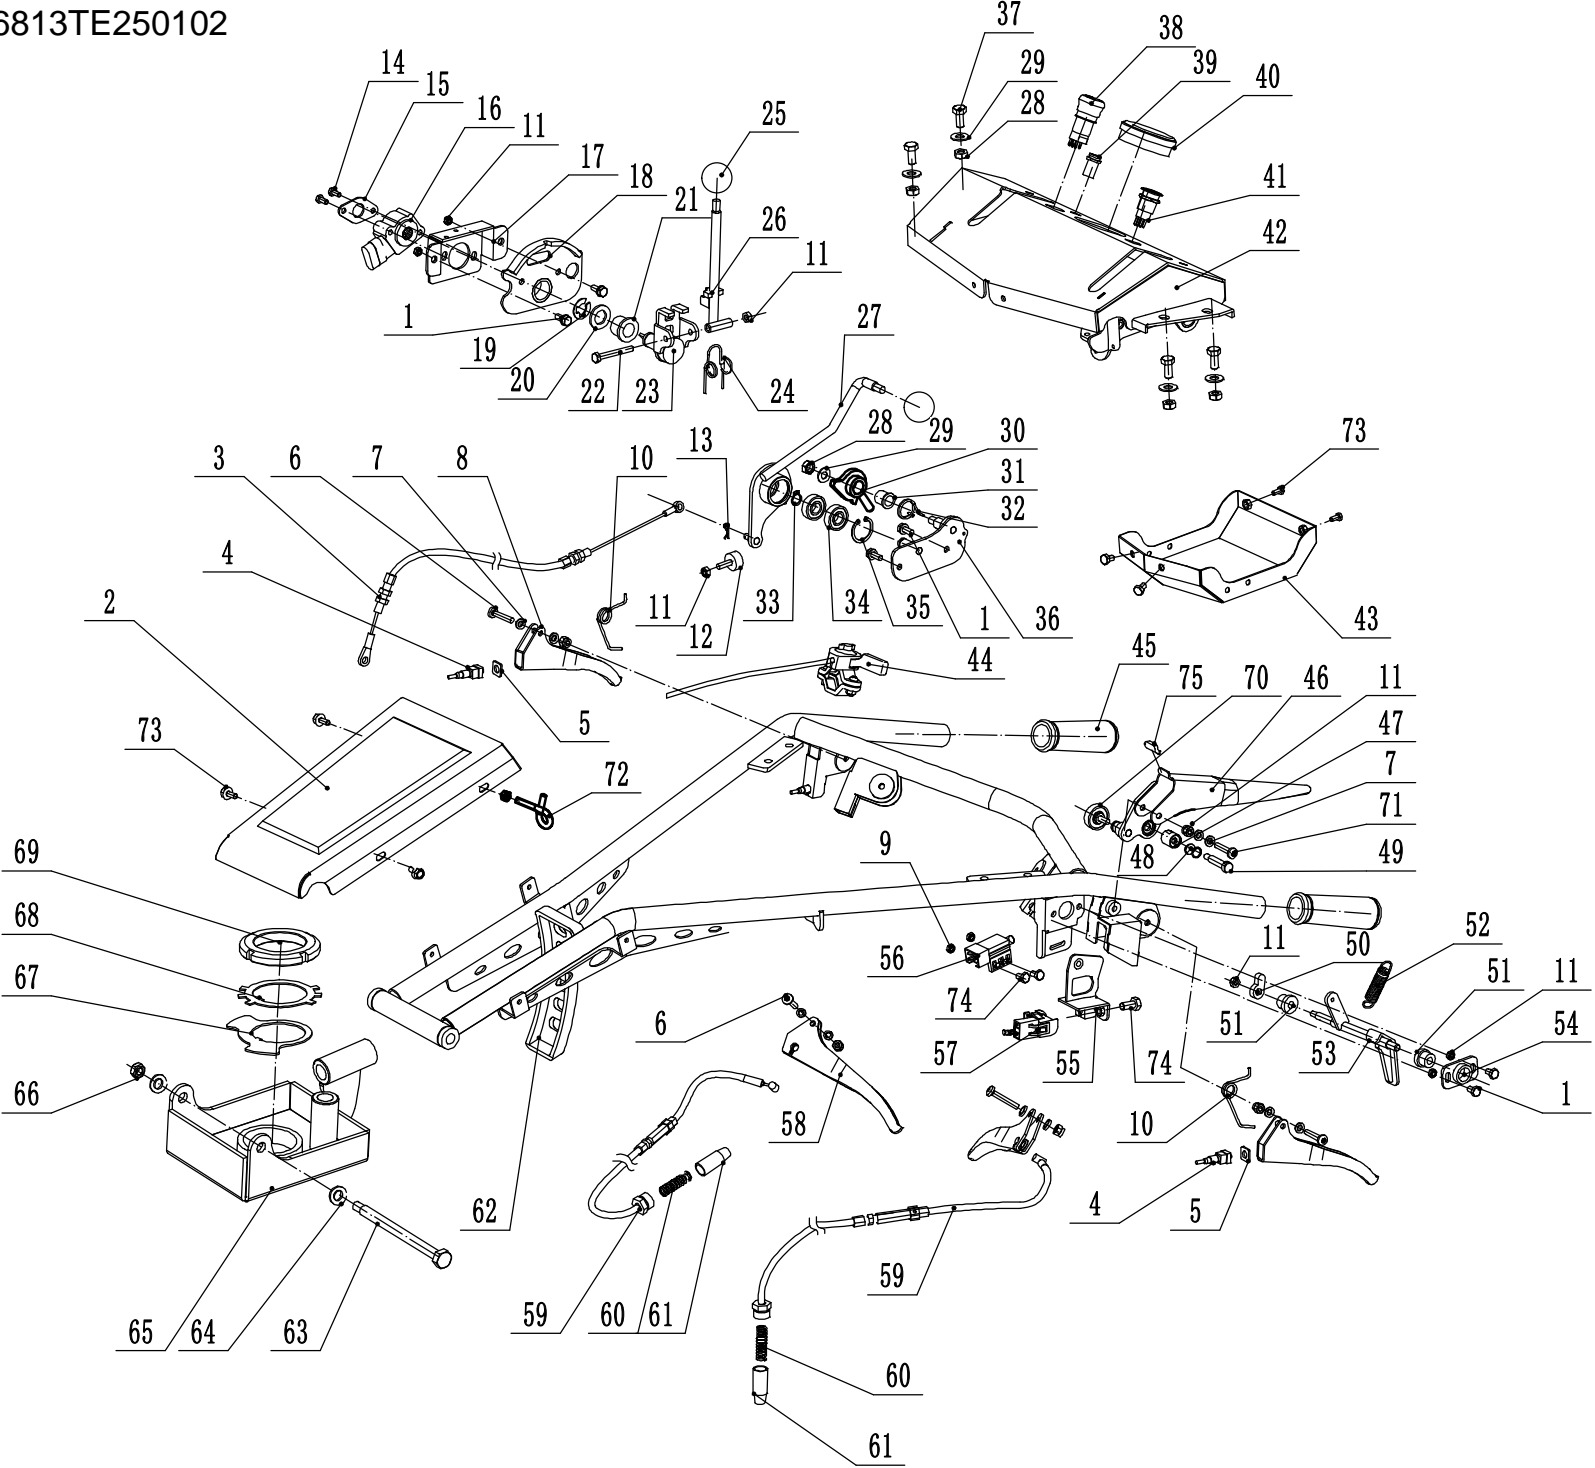

Subassembly Code	Name_ English
1	Handle and controls
2	Chassis
3	Main body
4	Walking part
5	Swing blade roller
6	Front wheel bracket
7	Wiring loom

Model: WBGT6813-TE
Service code:WBGT6813TE250102
Handle and controls

1	Part1 Handle and controls Spare parts list		
Order	Part number	Name_English	Quantity
1	0102006016	Bolt - M6*16	6
2	GT68WA19000/44	Big handle cover	1
3	GT68WA17000B1	Swing blade clutch cable	1
4	34810001	Turn controlling switch	2
5	3481000201	Steering button pad	2
6	0104006035	Screw - M6*35	4
7	0301006000	Flat washer - φ6	10
8	3481000301	Steering handle board	2
9	0202005000	Lock nut - M5	2
10	3481000602	Steering handle spring	2
11	0202006000	Lock nut - M6	13
12	GT68WA31000	VE shock absorber φ20*10 M6*16	1
13	0501002016	Cotter pin - φ2*16	1
14	0103006035	Bolt - M6*35	2
15	3481000701	Speed control regulating pad	1
16	34810008	Speed regulating switch	1
17	3481000902	Speed regulating switch mounting base	1
18	3481001102	Speed regulating handle base	1
19	1301012000	Check ring - φ12	1
20	0301016000	Flat washer - φ16	1
21	GM56A060000080	Sliding bearing	1
22	0101006055	Bolt - M6*55	1
23	3481001502	Limit shaft	1
24	34810018	Spring for speed regulating handle	1
25	2101008030	Handle ball - M8	2
26	3481001901	Speed regulating handle	1
27	GT68WA32000B1/01	Blade clutch handle	1
28	0202008000	Lock nut - M8	5
29	0301008000	Flat washer - φ8	5
30	GT68WA33000B1/01	Blade clutch lock block	1
31	GT68WA28000	Lock nylon sleeve	1
32	GT68WA34000/02	Blade clutch spring	1
33	1001012000	Circlip - φ12	1
34	6001-2RS	Bearing	2
35	0901028000	Circlip - φ28	1
36	3481002101	Blade clutch handle base	1
37	0102008020	Bolt - M8*20	4
38	34810023	EMERGENCY STOP	1
39	34810066	Indicator light	1
40	34810024	Central information screen	1
41	34810025	key switch	1
42	3481002644	Control panel	1
43	3481003244	Panel lower cover	1
44	4SC5310010	Throttle cable	1
45	45A0323010	Big handle sheath	2