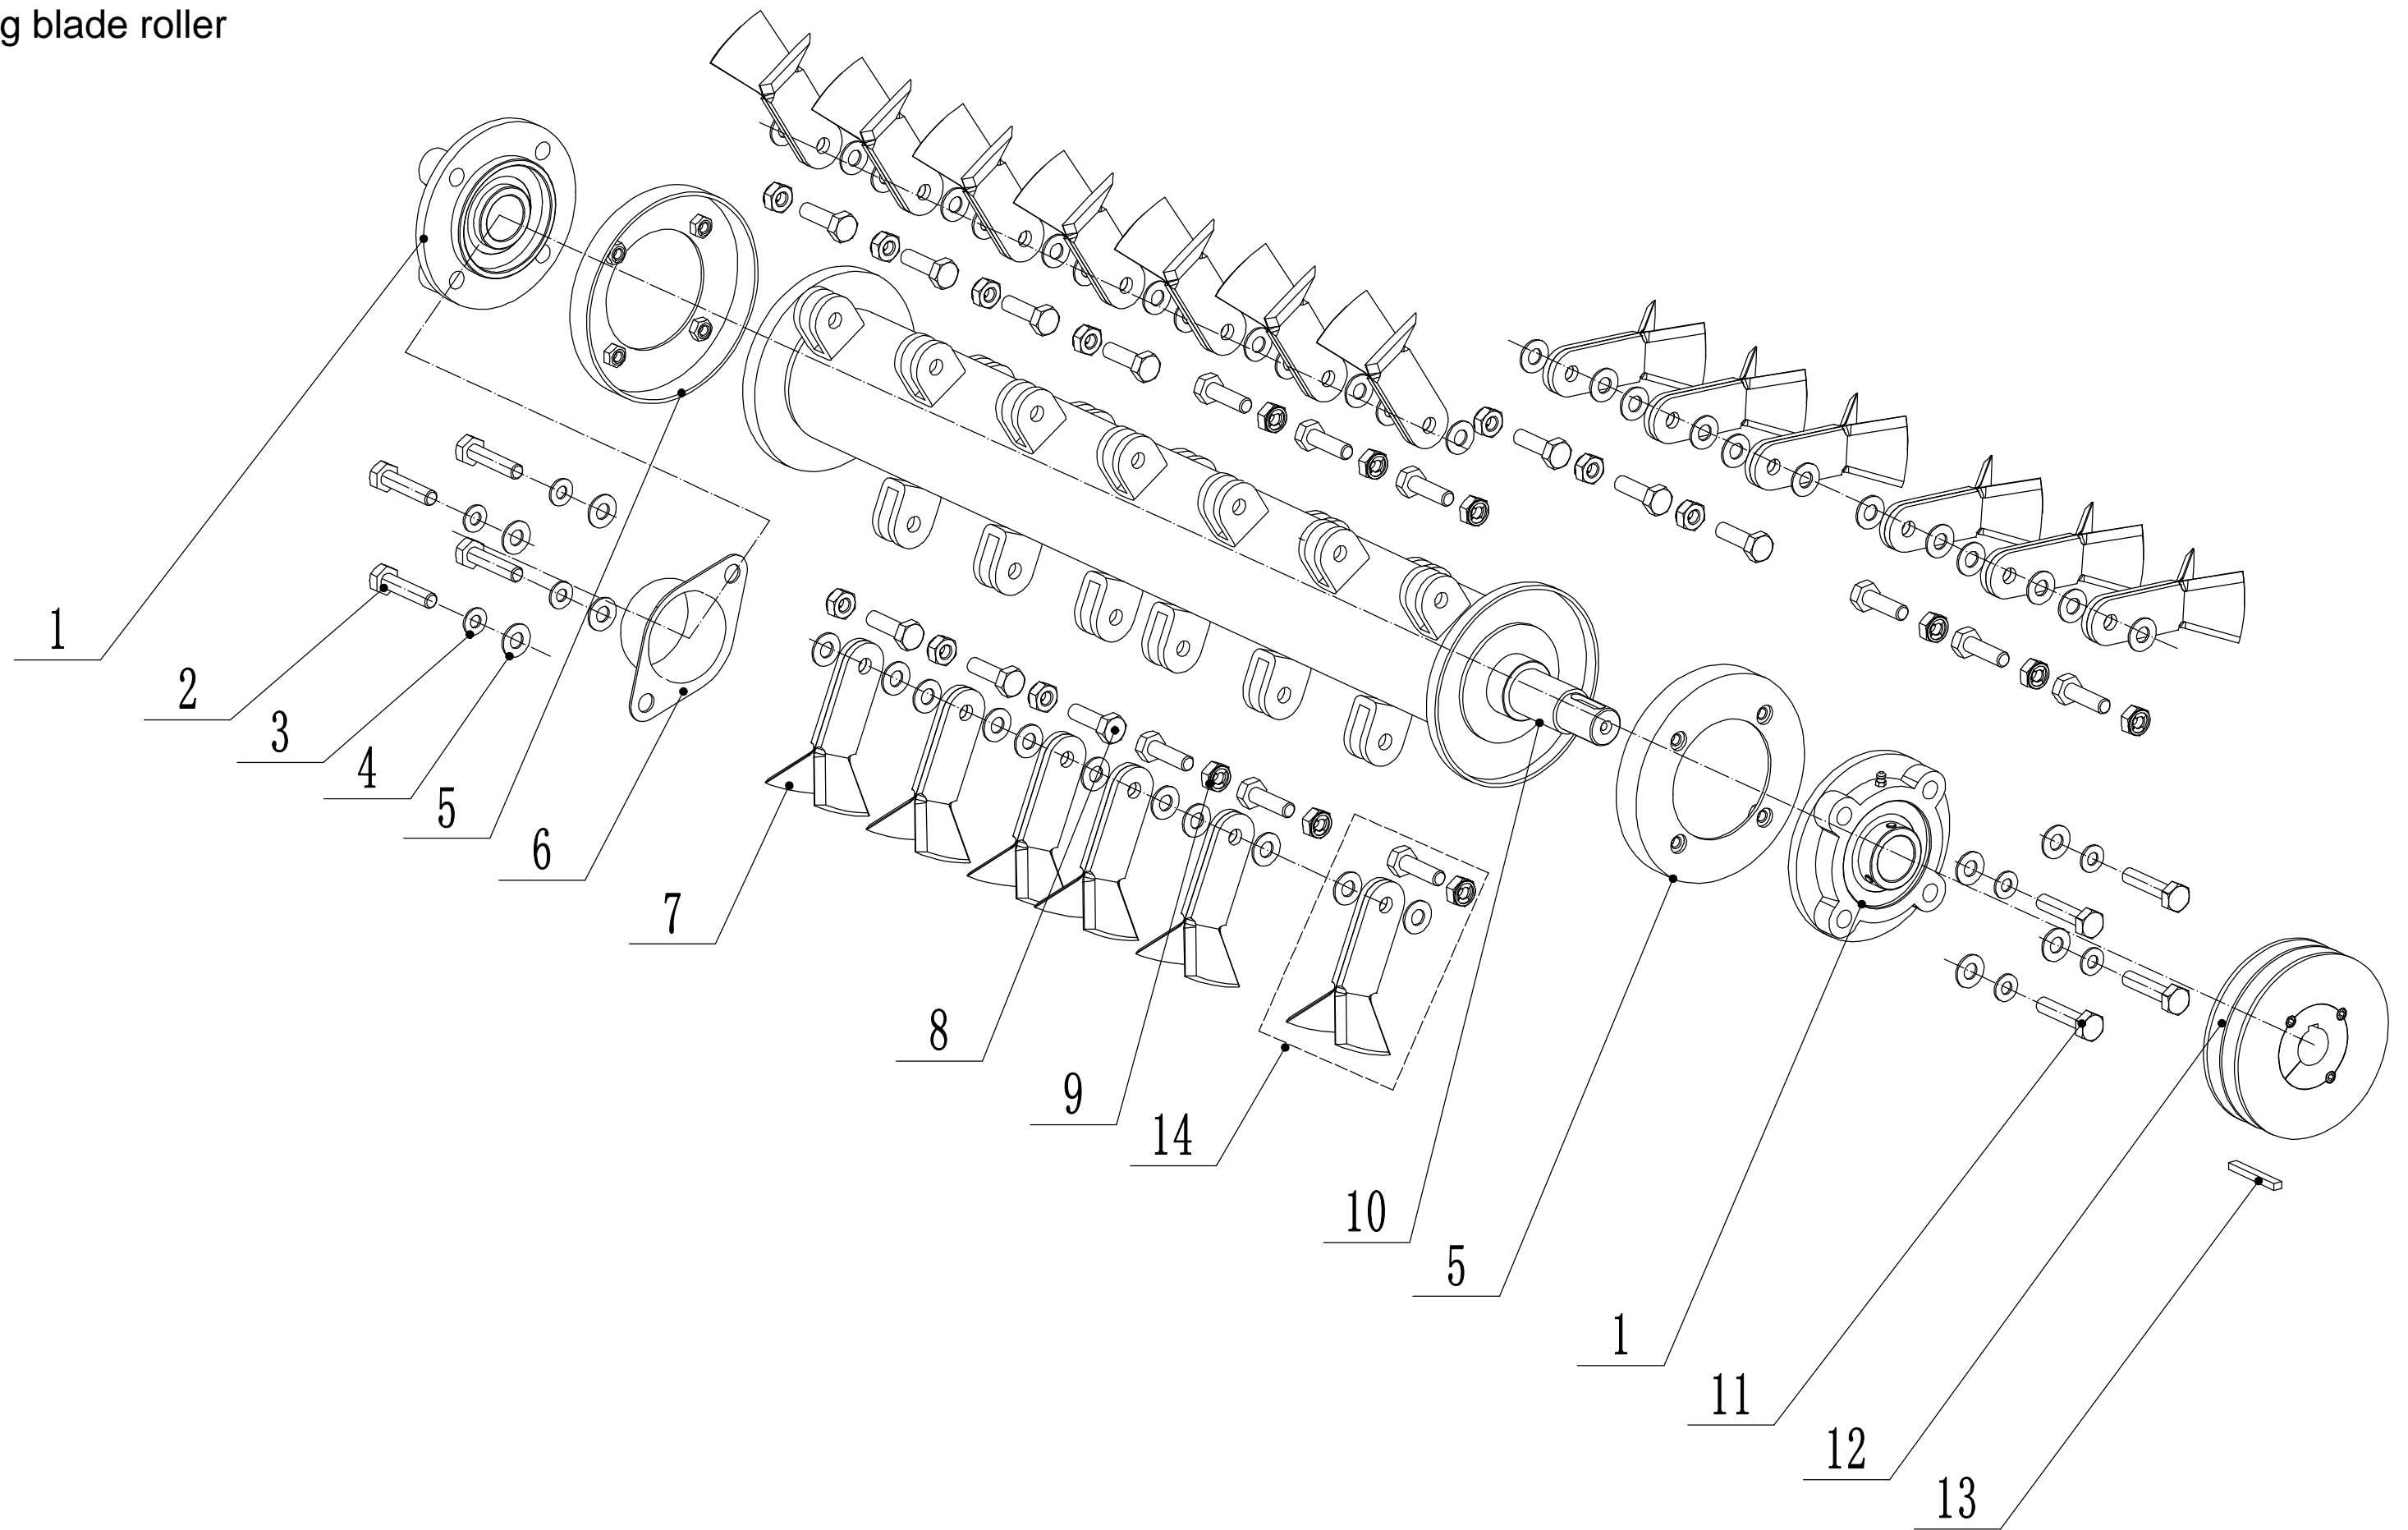

Model: WBGT6813-TE

Service code:WBGT6813TE250102

Swing blade roller

5		Part5 Swing blade roller Spare parts list	
Order	Part number	Name_English	Quantity
1	UCFC206	Bearing	2
2	0101010045	Bolt - M10*45	4
3	0401010000	Spring washer - φ10	8
4	0301010000	Flat washer - φ10	46
5	GT68WC05000/22	Mounting disc for blade roll	2
6	GT68WC01000/22	Bearing cover	1
7	GT68WC02000/01	Blade	38
8	GT68WC03000	Blade bolt	19
9	0201010000DD	Nut - M10	19
10	GT68WC04000/22	Blade roll	1
11	0101010050	Bolt - M10*50	4
12	GT68WC07000	Pulley	1
13	1101008030	Key - 8*30	1
14	PJ/WXGT001	Blade Repair Kit	19