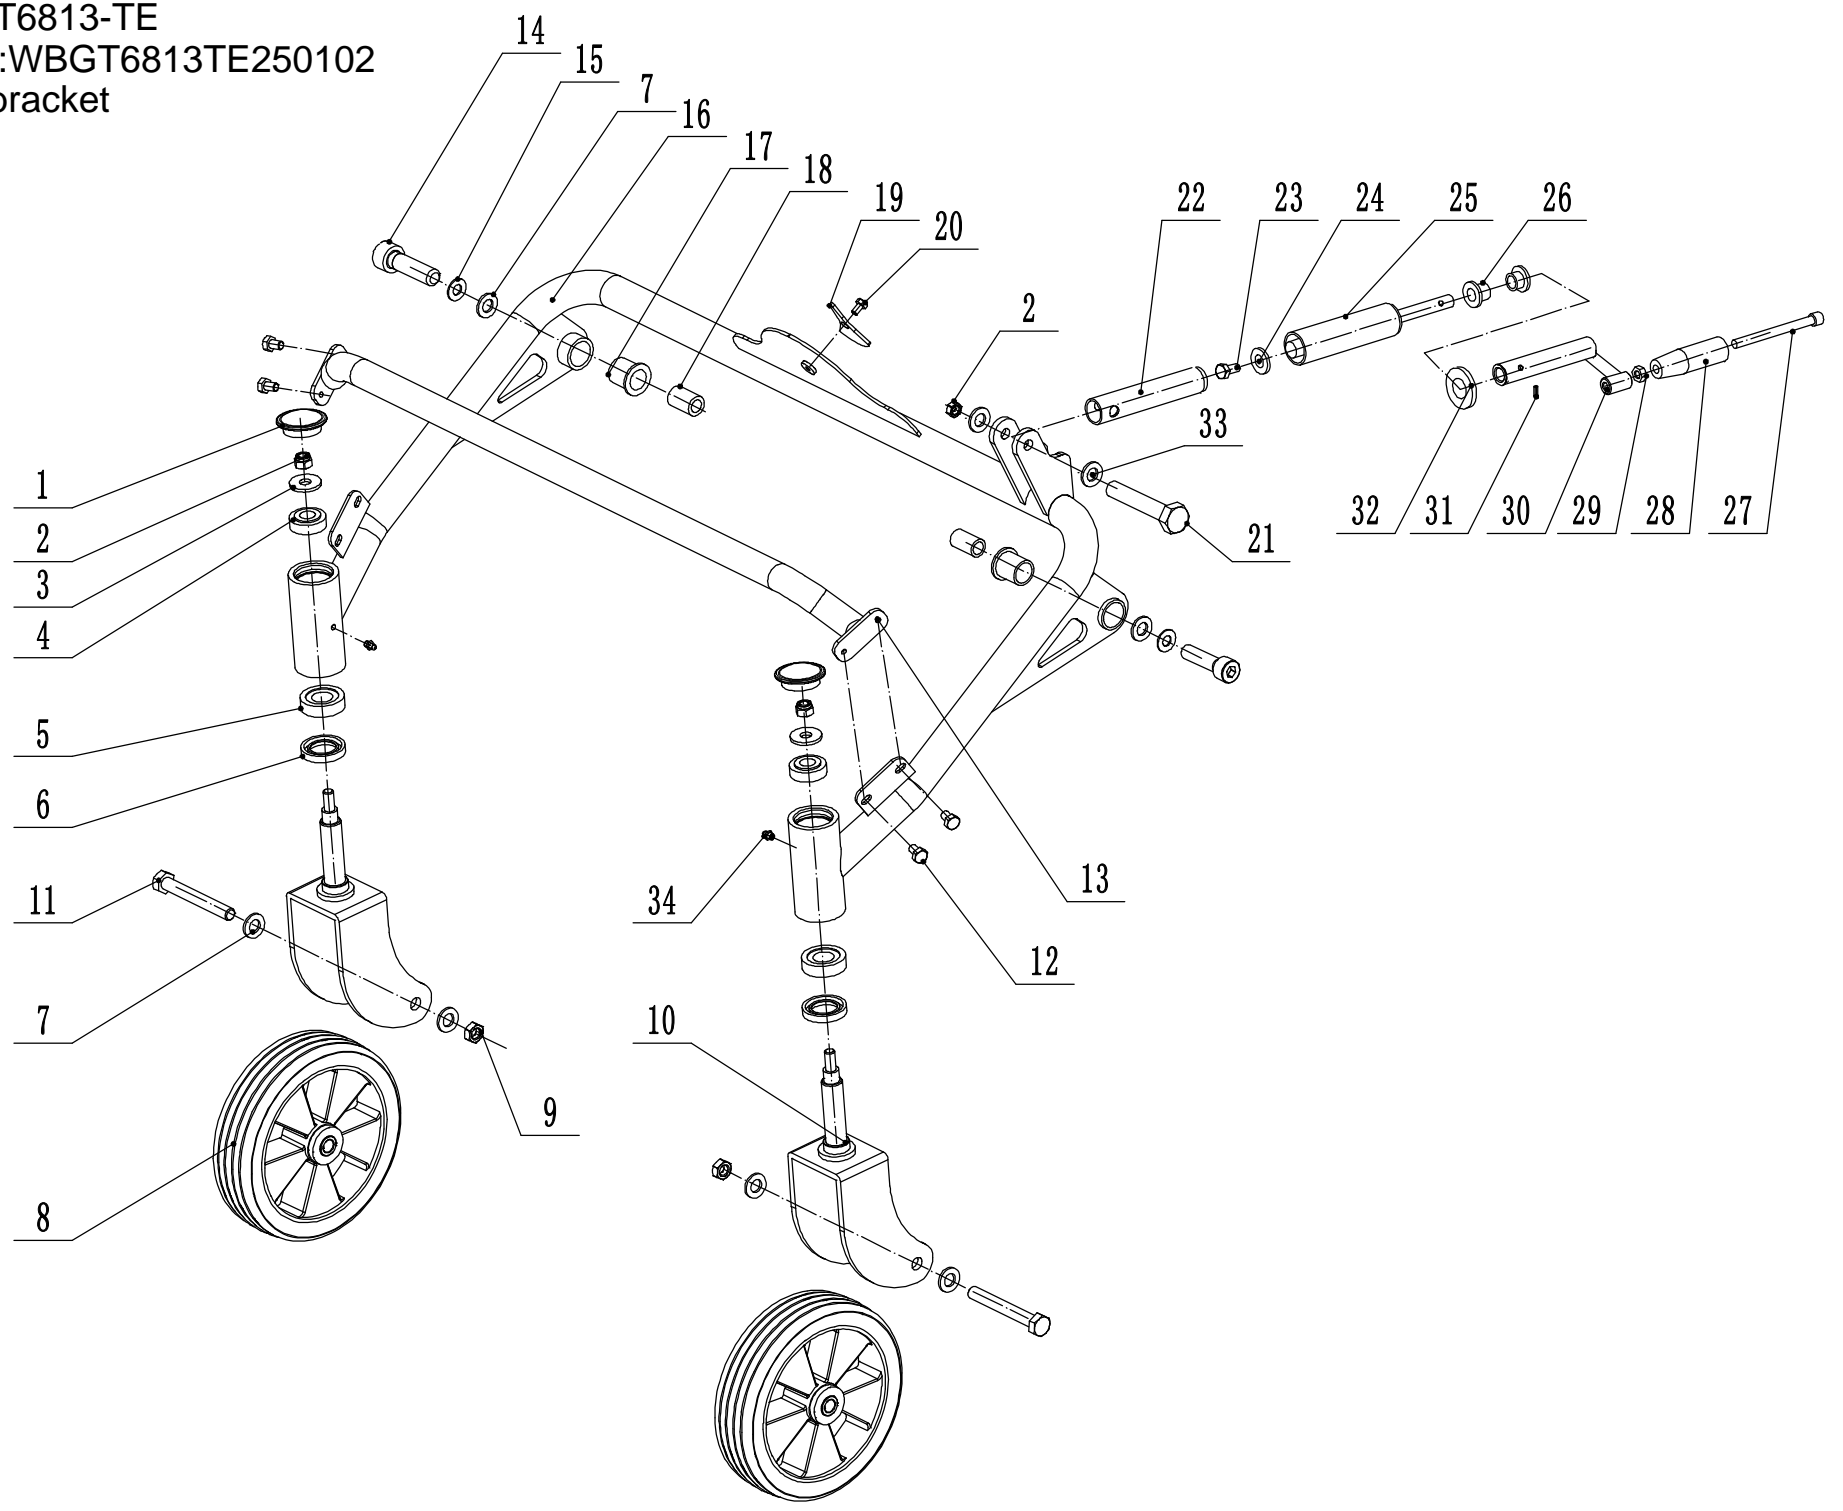

Model: WBGT6813-TE
Service code:WBGT6813TE250102
Front wheel bracket

6		Part6 Front wheel bracket Spare parts list	
Order	Part number	Name_English	Quantity
1	3486001402	Dust cover	2
2	0202010000	Lock nut - M10	3
3	0302010000	Big flat washer - ϕ10	2
4	30202	Bearing	2
5	32004	Bearing	2
6	348600008	Oil seal	2
7	0301012000	Flat washer - ϕ12	6
8	GT68WD05000	Universal wheel	2
9	0202012000	Lock nut - M12	2
10	3486000240	Universal wheel bracket	2
11	0101012095	Bolt - M12*95	2
12	0102006016	Bolt - M6*16	4
13	GT68WD20000A1/40	Shadoof	1
14	0103012050	Bolt - M12*50	2
15	0401012000	Spring washer - ϕ12	2
16	3486000440	Front wheel bracket	1
17	51A0313010	Nylon bush for rear wheel	2
18	GT68WD06000/22	Bush for front wheel bracket	2
19	GT68WD12000/37	Slope pointer	1
20	0102006012	Bolt - M6*12	1
21	0101010055	Bolt - M10*55	1
22	GT68WD07000/44	Fixed rod	1
23	0103006016/12P9	Bolt - M6*16	1
24	3474000102	Spacer	1
25	GT68WD08000/44	Rocker screw	1
26	48R0113010	Nylon bush	2
27	0103008090	Screw - M8*90	1
28	GT68WD10000	Rocker handle	1
29	0201008000	Nut - M8	1
30	GT68WD09000A1/44	Rocker	1
31	0701005025	Pin - ϕ5*25	1
32	0301016000	Flat washer - ϕ16	1
33	0301010000	Flat washer - ϕ10	2
34	2501006000A	Oil cup - M6	2