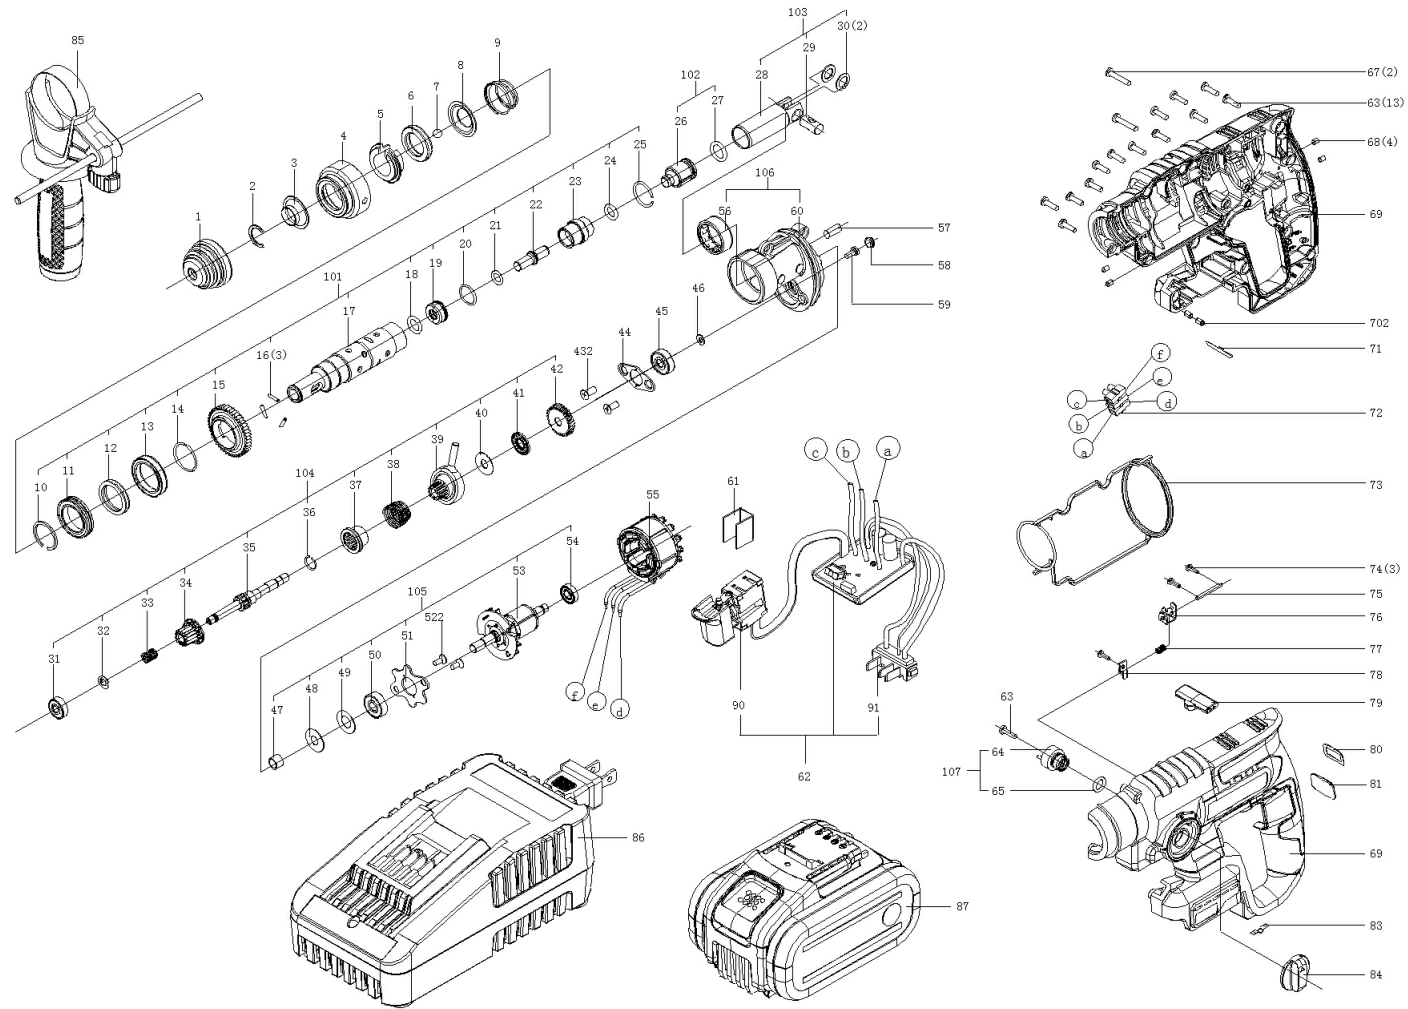

WX381

WX381

	Part No	Description	Qty
1	50032950	Dustproof Cover	1
2	50041791	Clamping ring	1
3	50038106	Fence	1
4	50047303	Slip Cover	1
5	50038104	Steel Sleeve	1
6	50038105	Steel Sleeve	1
7	50033522	Steel ball	1
8	50034666	Baffle plate	1
9	50013652	Compression Spring	1
10	50047269	E-Ring	1
11	50047283	Bearing	1
12	50047272	Washer	1
13	50048236	Oil Seal	1
14	50047291	Retaining Ring	1
15	50047265	Gear2	1
16	50027451	Cylindrical Pin	3
17	50047704	Sleeve	1
18	50047278	O-Rings	1
19	50047705	Holding Cover	1
20	50047309	O-Rings	1

WX381

	Part No	Description	Qty
21	50047271	Airproof Ring	1
22	50047706	Striker Pin	1
23	50047707	Holding Cover	1
24	50047298	O-Rings	1
25	50047267	Retaining Ring	1
26	50047708	Striker	1
27	50034880	O ring	1
28	50047317	Cylinder	1
29	50047300	Pin	1
30	50001018	Washer	2
31	50047310	Bearing	1
32	50003113	E-ring	1
33	50047261	Compression Spring	1
34	50047268	Clutch Sleeve	1
35	50047709	Pinion Shaft	1
36	50047311	Retaining Ring	1
37	50047279	Clutch Sleeve	1
38	50047285	Cone pressure spring	1
39	50047314	Swivel Bearing	1
40	50047313	Washer	1